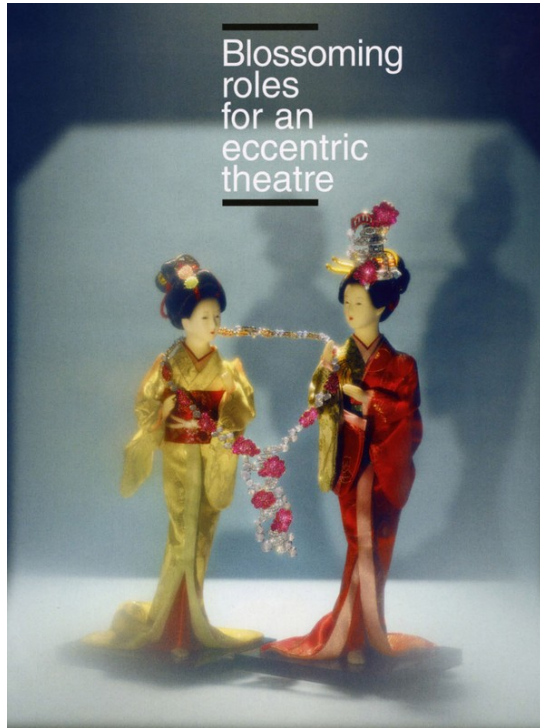

Art Department

Luciana Val Franco Musso