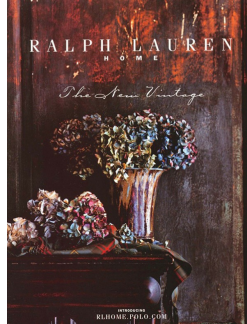

Art Department

Precious Metal