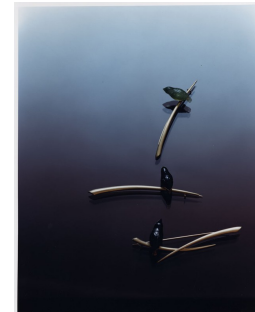

Art Department

Martyn Thompson

www.art-dept.com