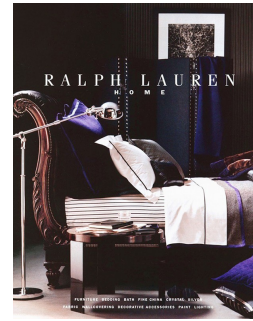

Art Department

Precious Metal