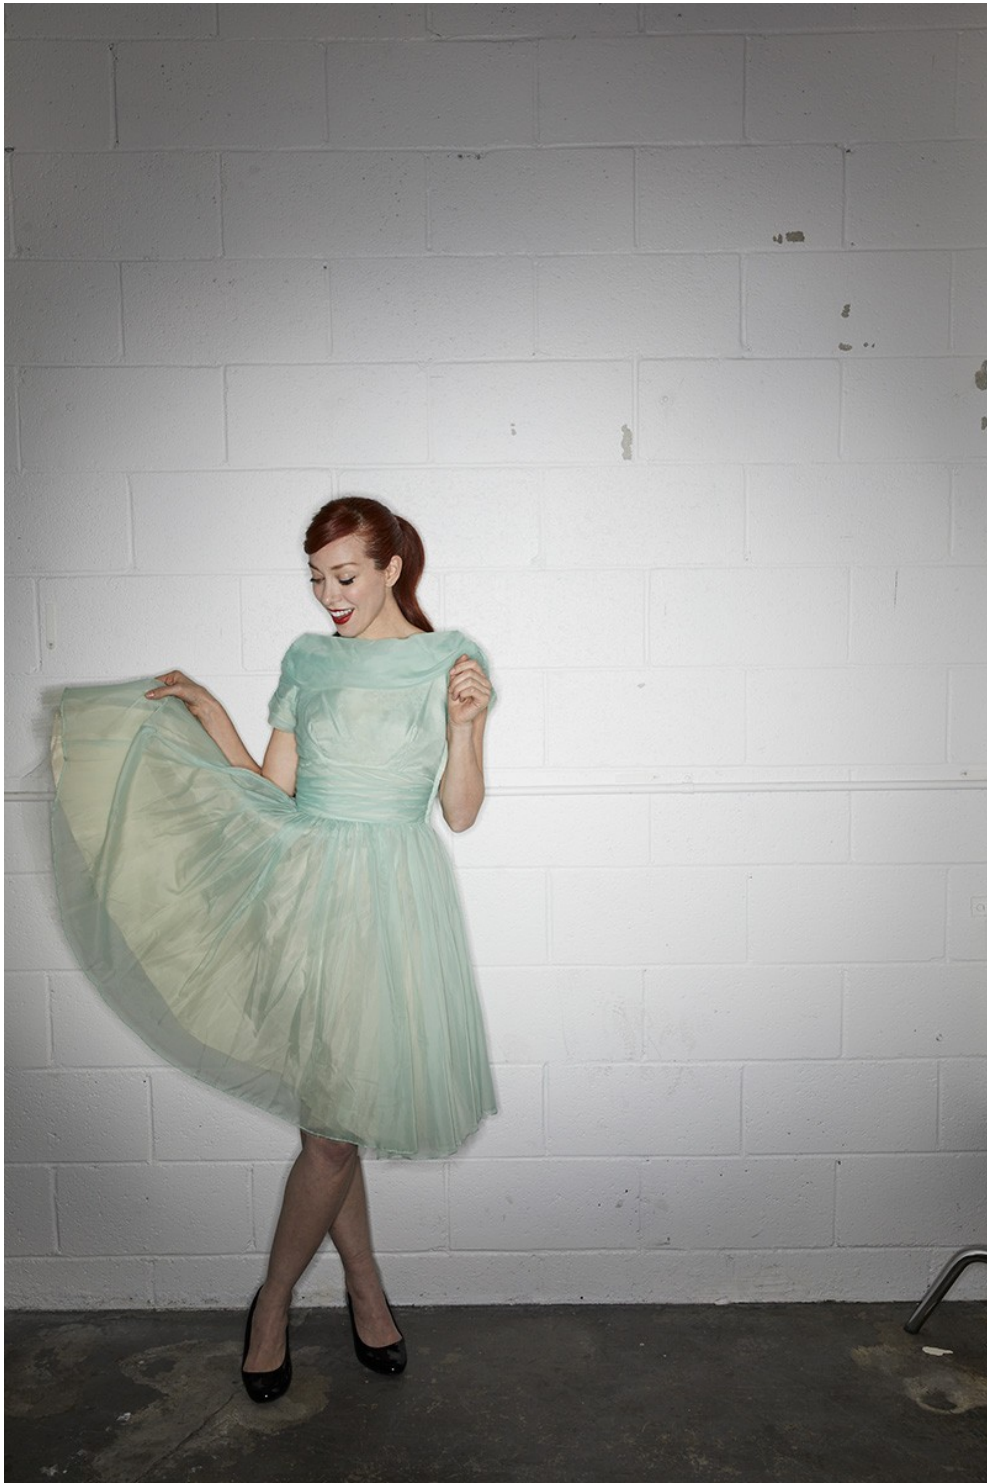

Art Department

Mathieu Young

www.art-dept.com