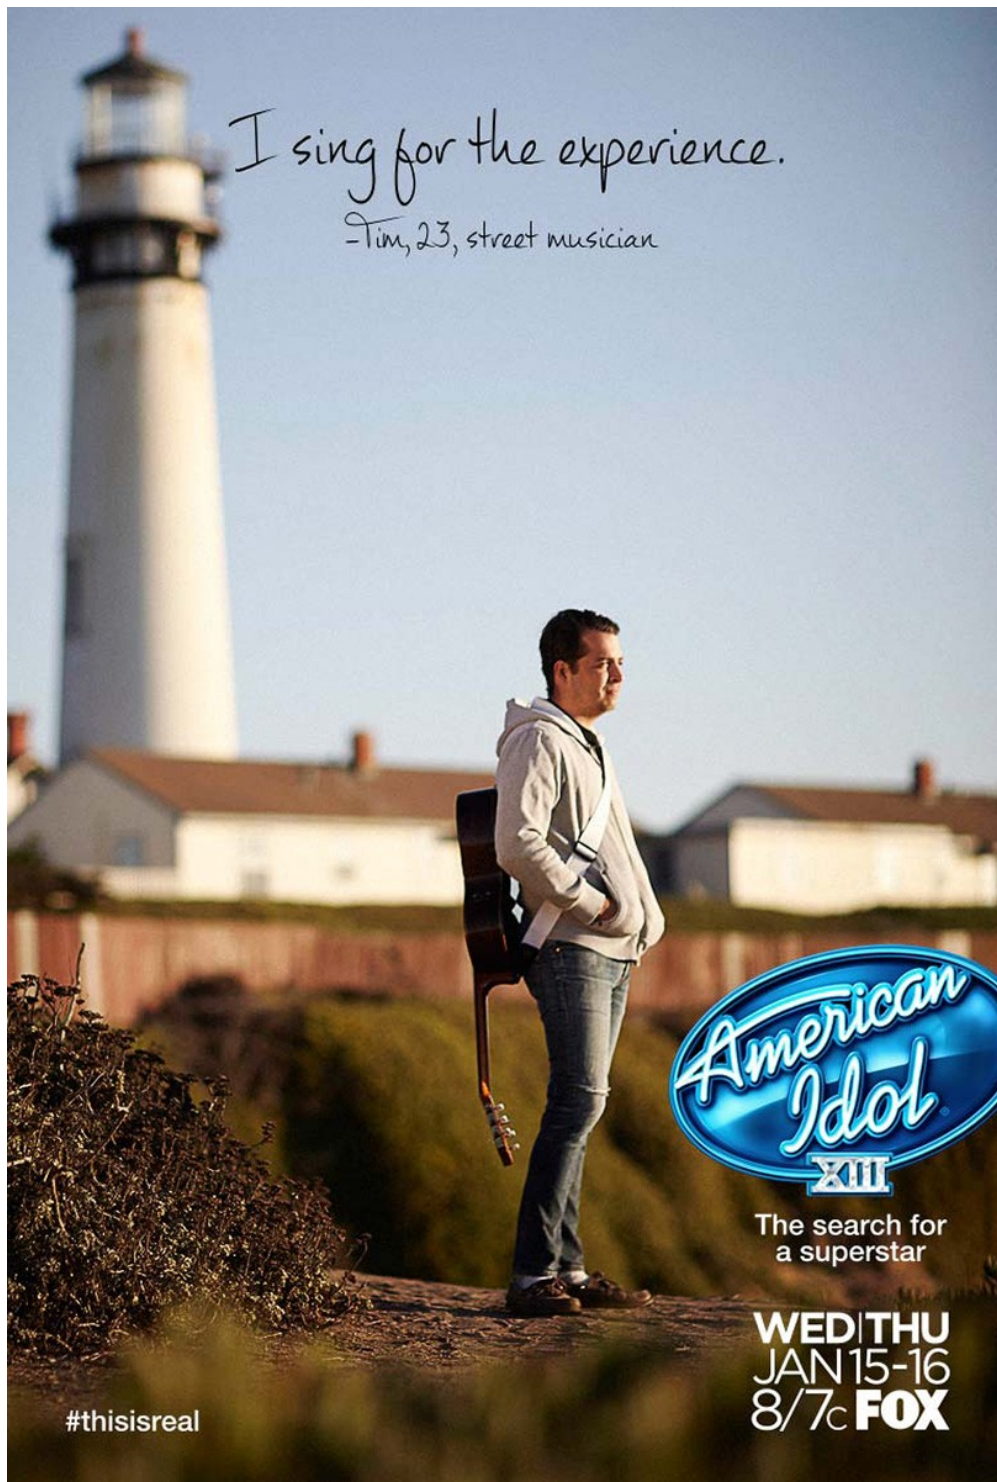

Art Department

Mathieu Young

www.art-dept.com