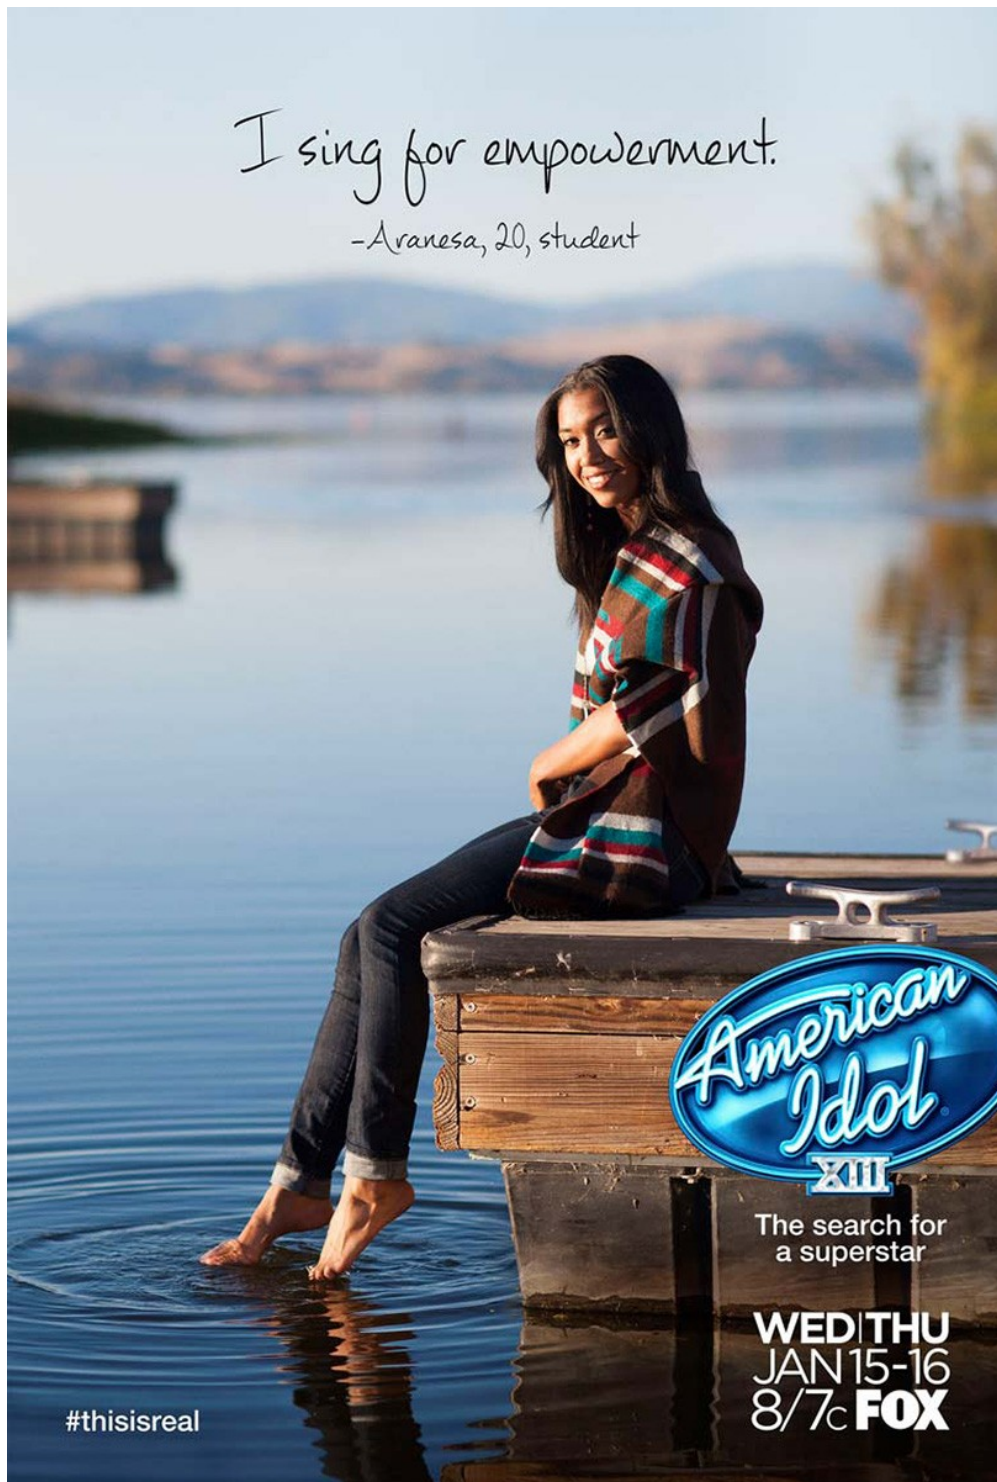

Art Department

Mathieu Young

www.art-dept.com