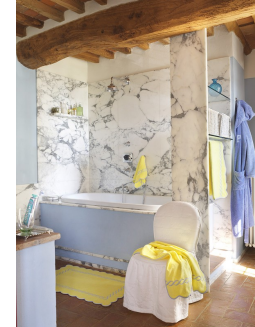

Art Department

Pieter Estersohn

www.art-dept.com