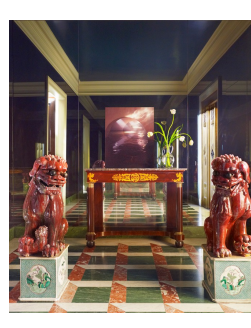

Art Department

Pieter Estersohn

www.art-dept.com