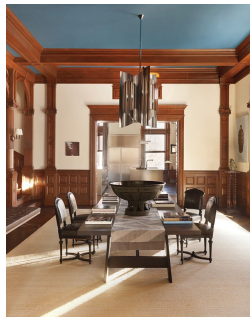

Art Department

Pieter Estersohn

www.art-dept.com