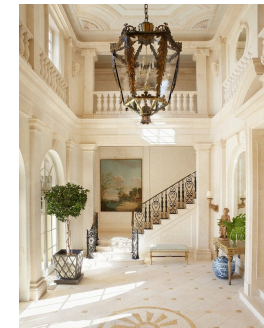

Art Department

Pieter Estersohn

www.art-dept.com