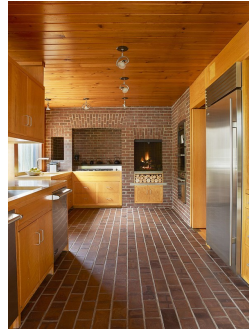

Art Department

COMPOUND INTEREST
In Texas, interior designer Sara Gibby collaborates with Lake Placid Architects on a sprawling—and uncommonly relaxed—family retreat.

Pieter Estersohn

www.art-dept.com