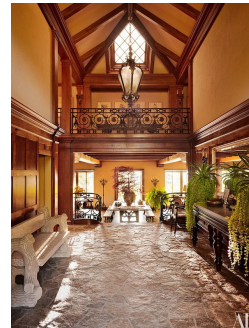

Art Department

Pieter Estersohn

www.art-dept.com