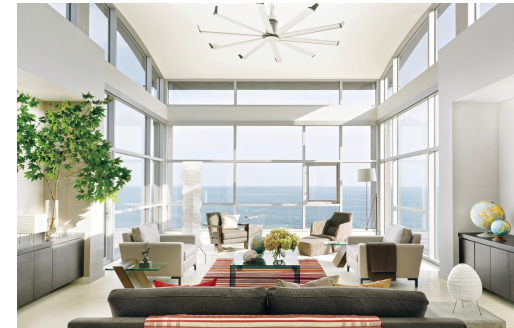

Art Department

Pieter Estersohn

www.art-dept.com