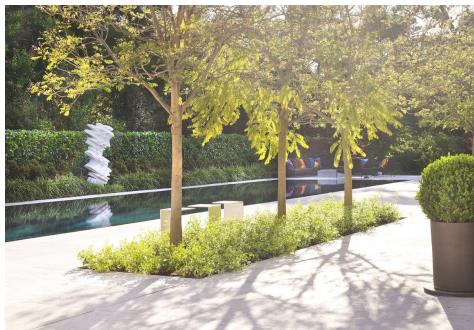

Art Department

Pieter Estersohn

www.art-dept.com