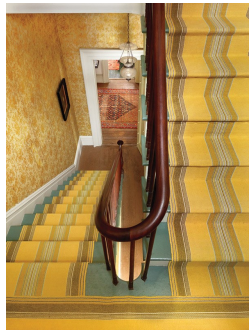

Art Department

Pieter Estersohn

www.art-dept.com