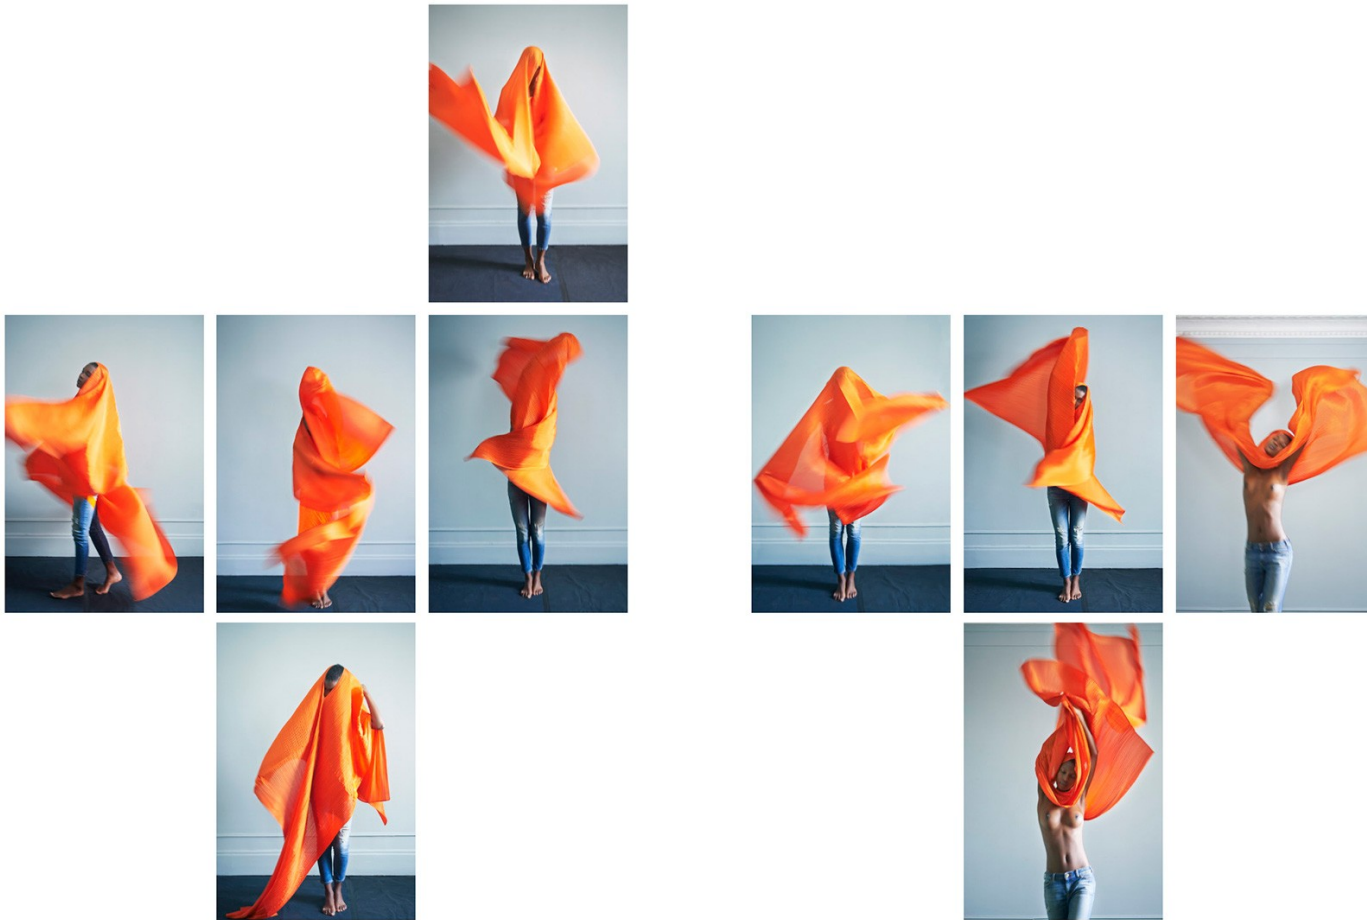

Art Department

© 2015 Lora - Confession Mystic Photo Project

Sophie Delaporte

www.art-dept.com