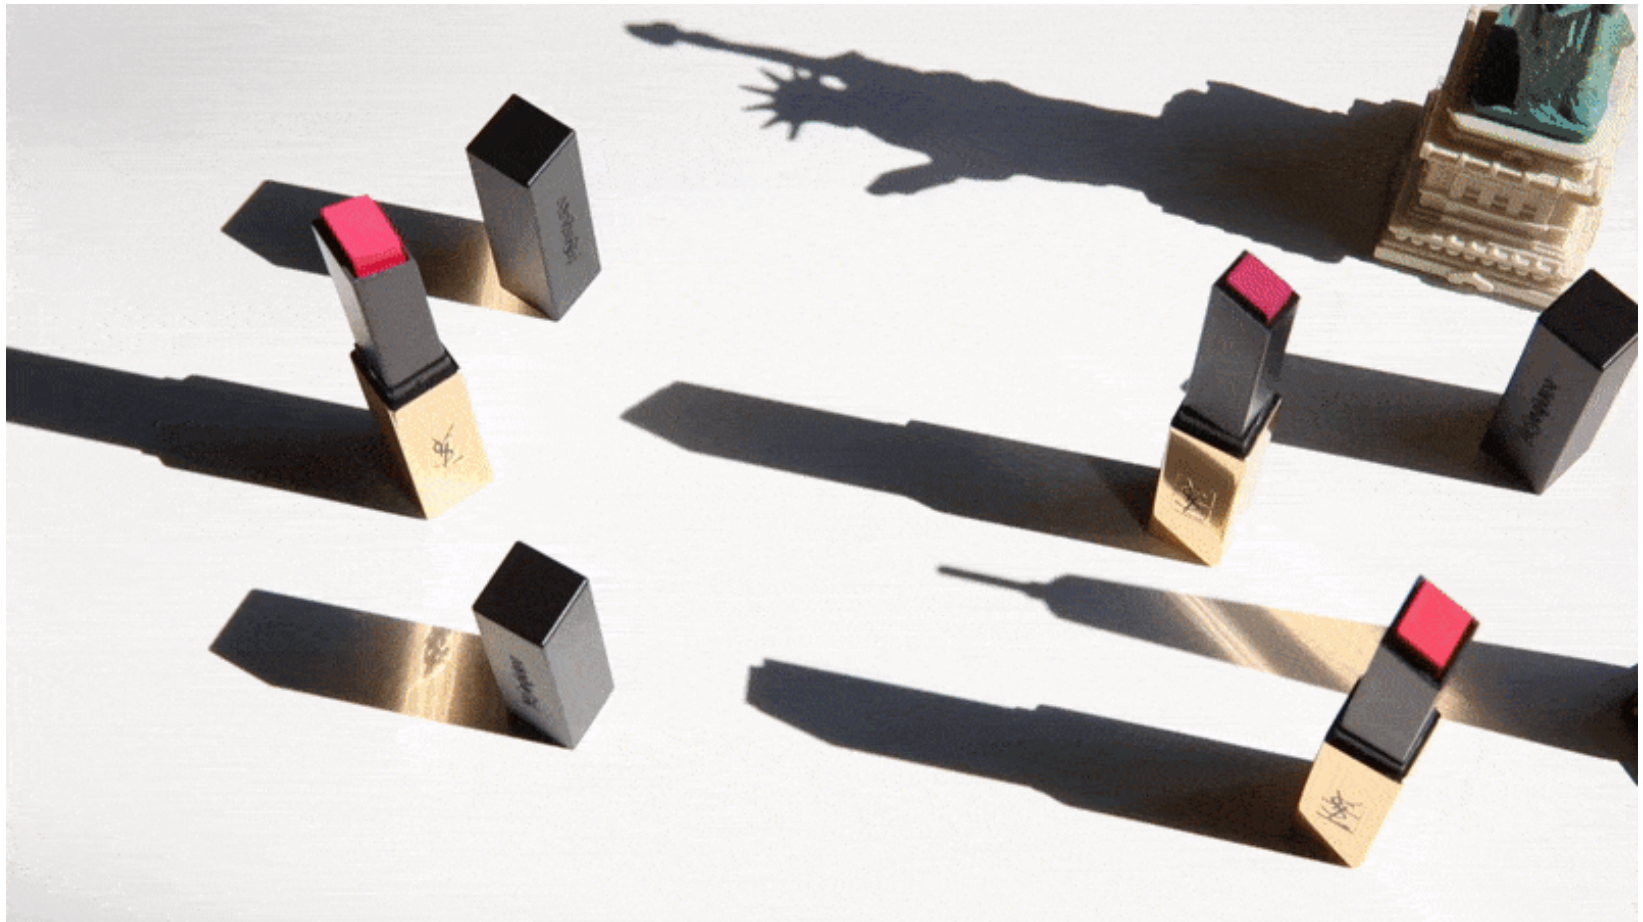

Art Department

Theodora Richter

www.art-dept.com