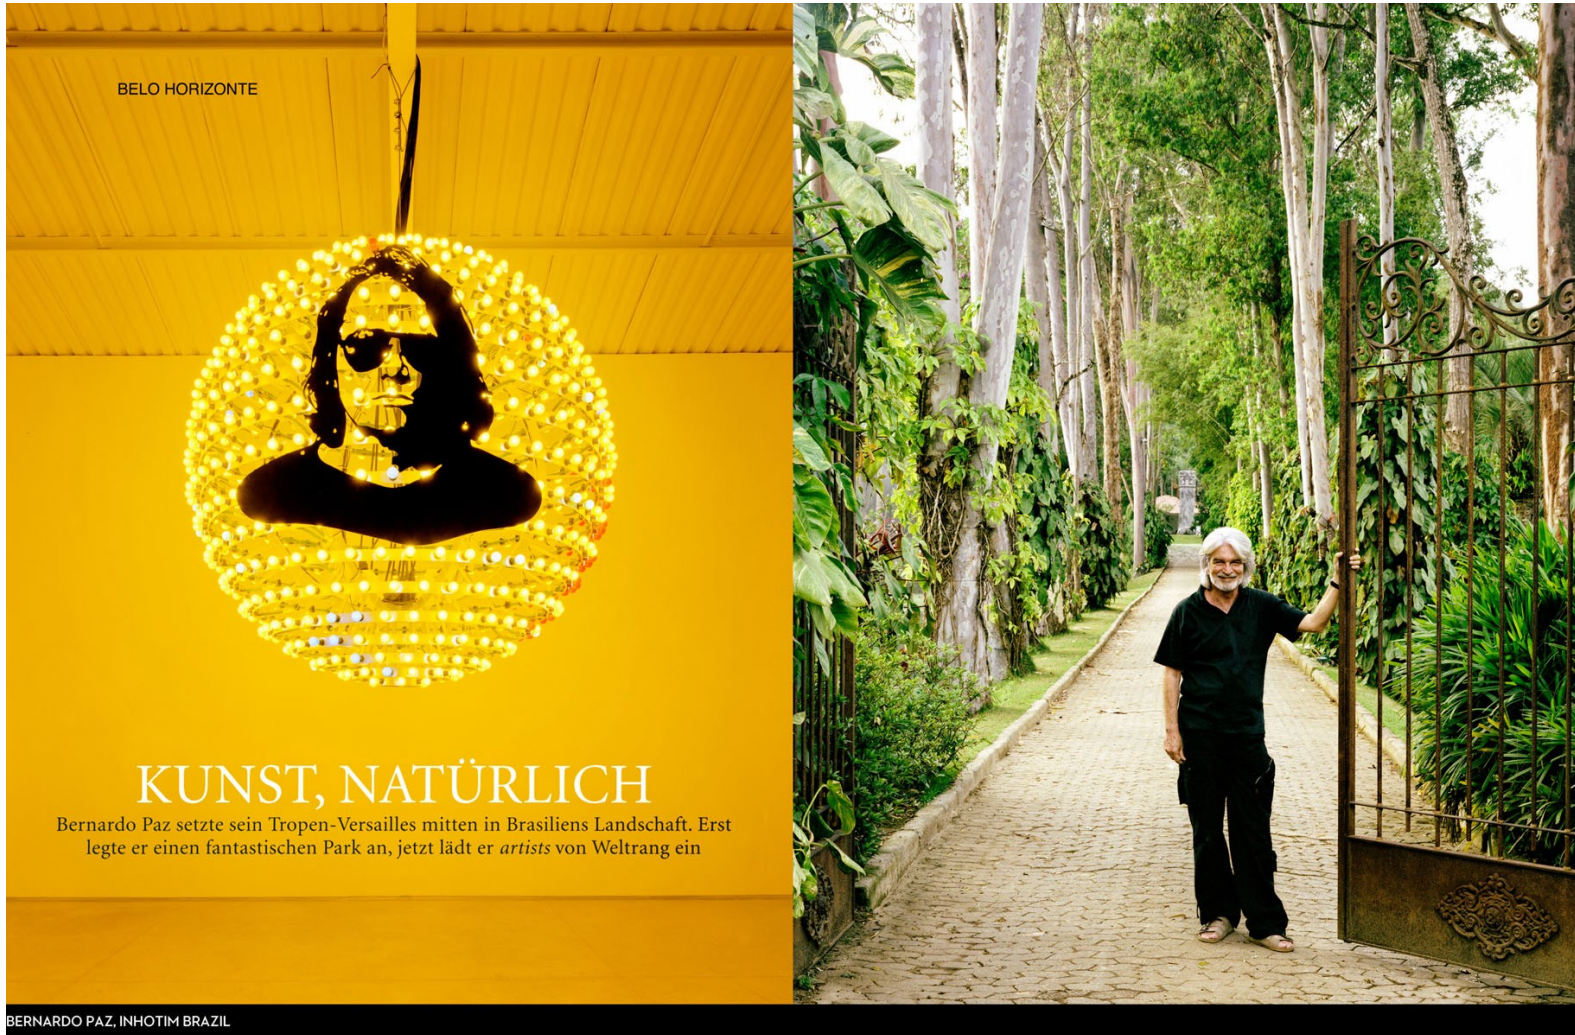

Thomas Loof

www.art-dept.com

Art Department

PETER BEARD IN HIS HOME IN MONTAUK, NY

Thomas Loof

www.art-dept.com

Art Department

Thomas Loof