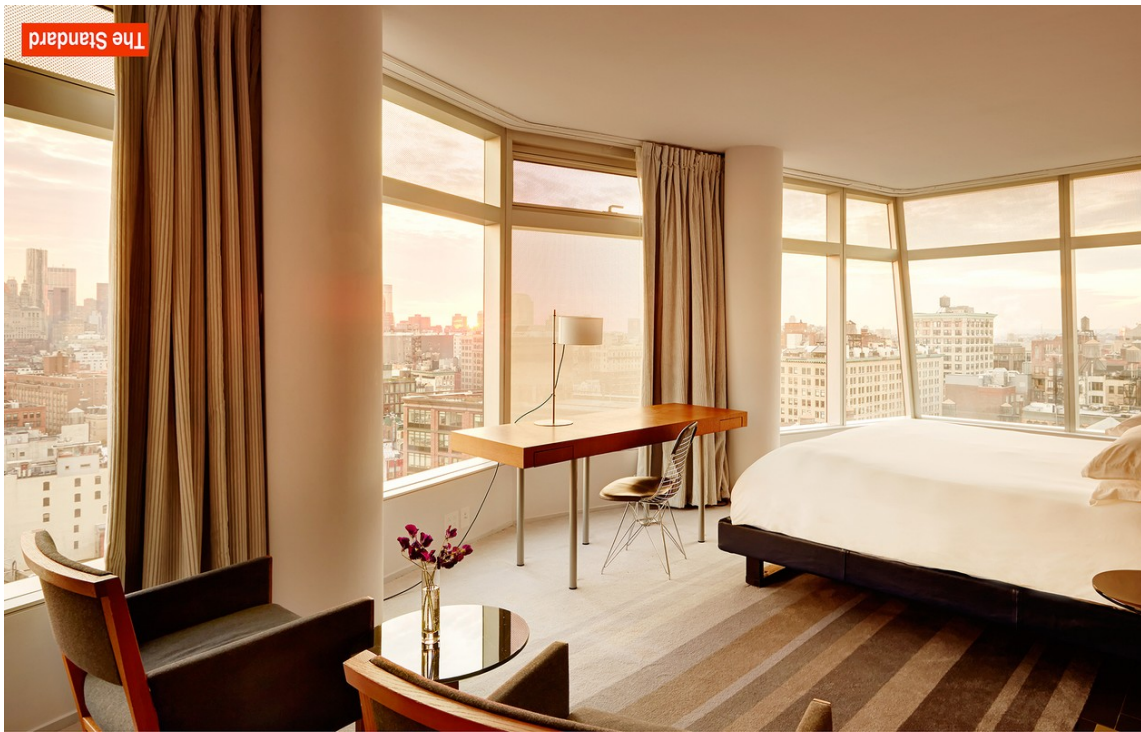

Art Department

Thomas Loof

www.art-dept.com