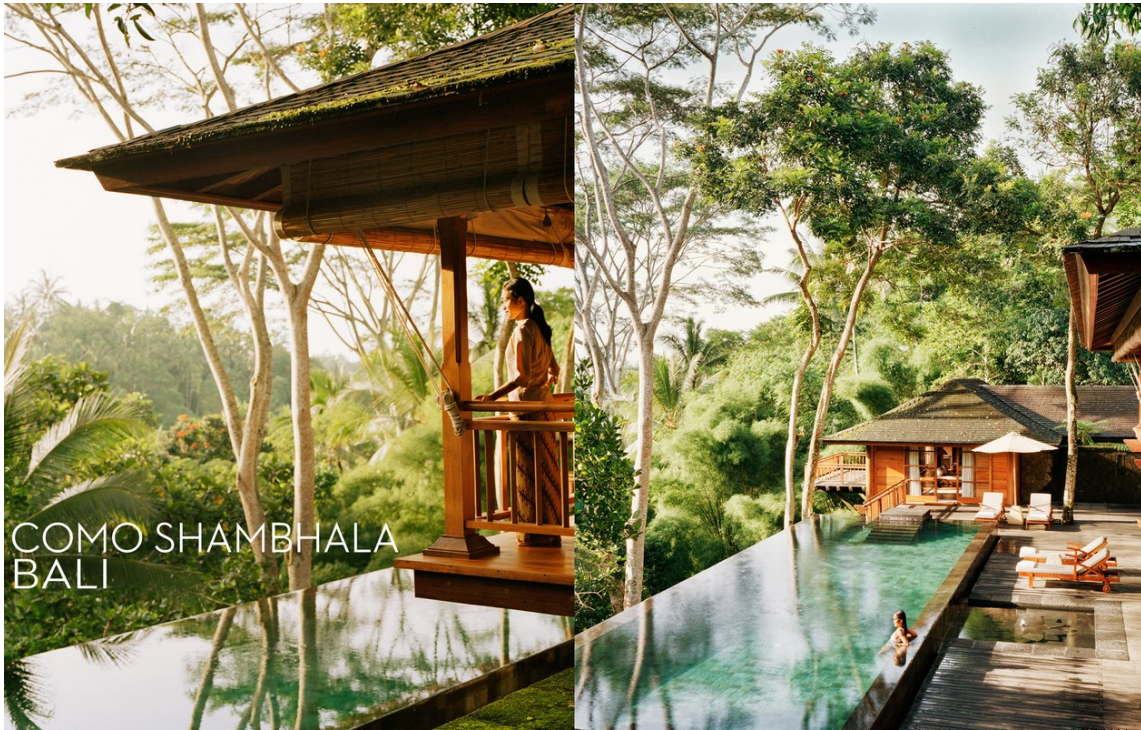

Art Department

Thomas Loof

www.art-dept.com