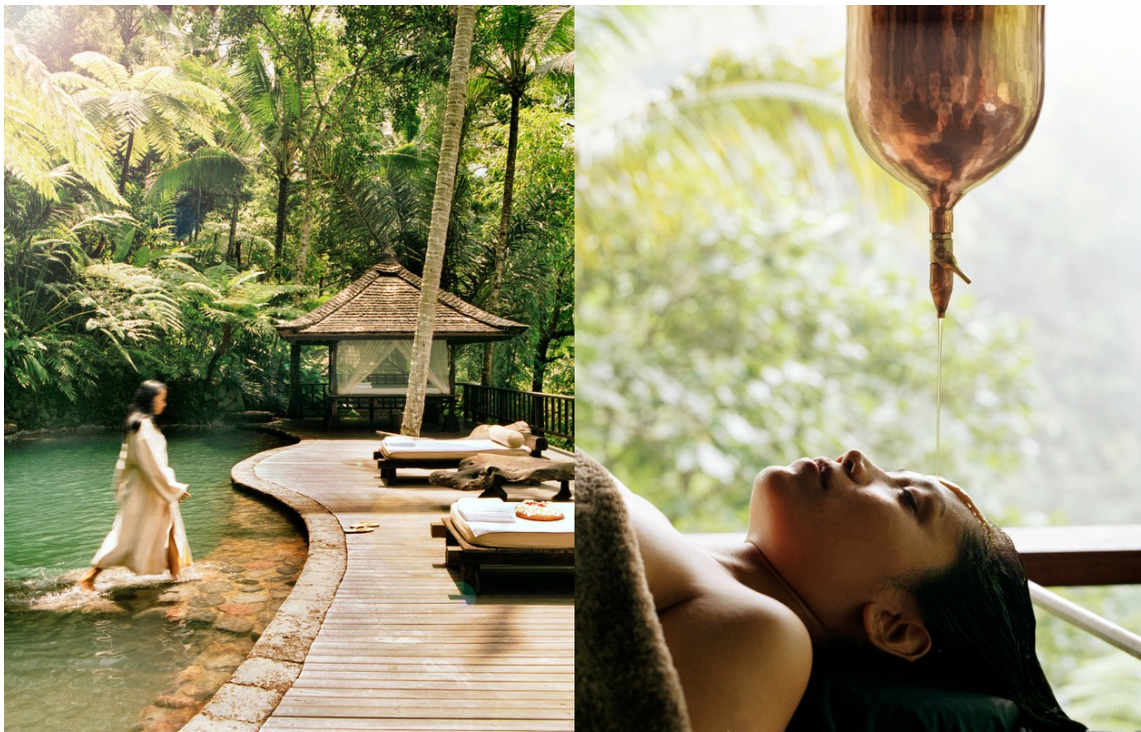

Art Department

Thomas Loof

www.art-dept.com