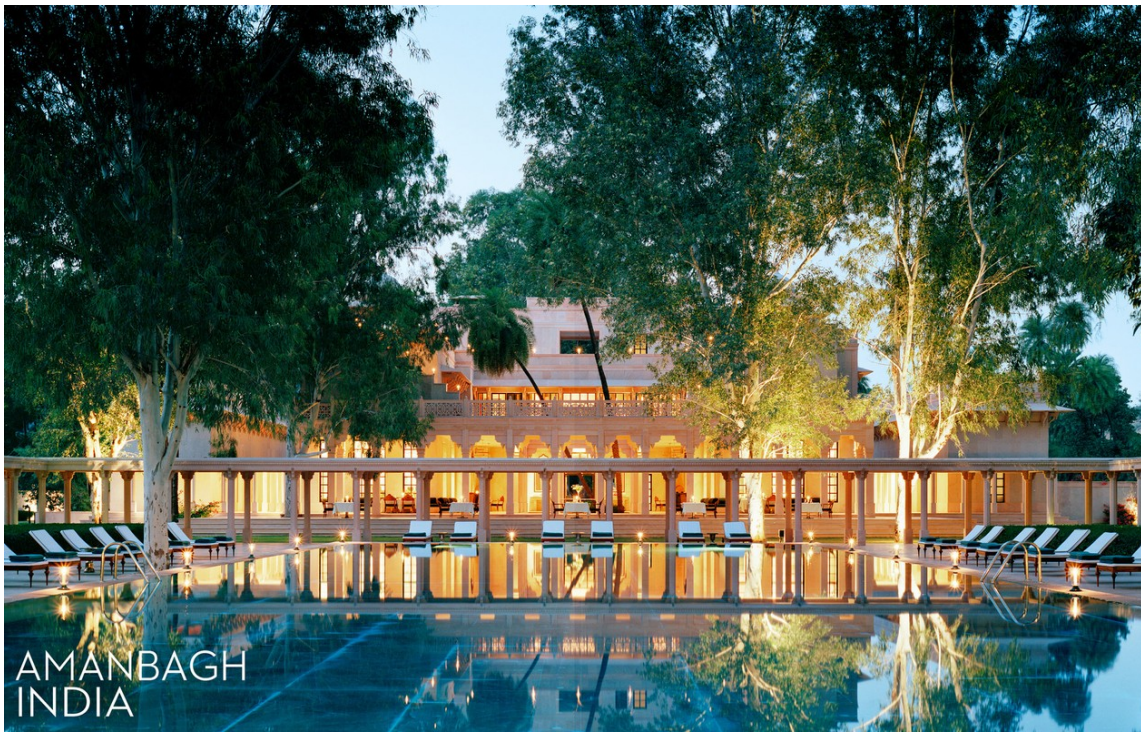

Art Department

Thomas Loof

www.art-dept.com