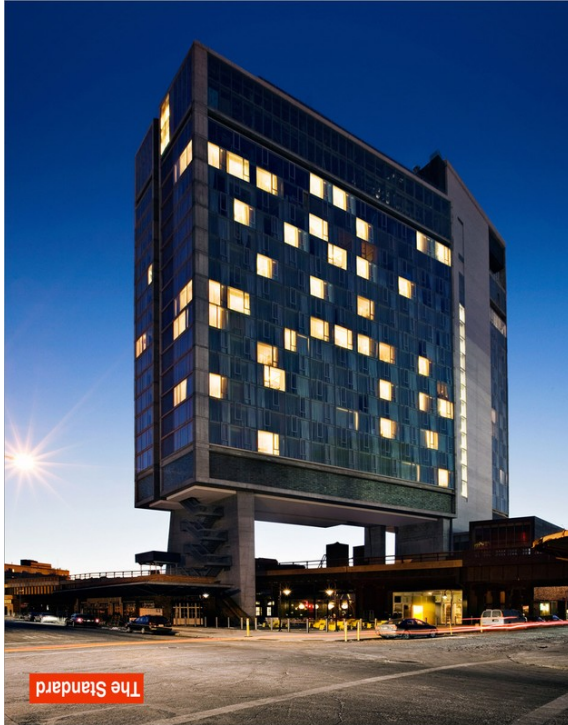

Thomas Loof

www.art-dept.com

Art Department

Thomas Loof

www.art-dept.com

Art Department

THE VIEWS ARE ONLY THE BEGINNING.

Imagine: your front door opens onto a pristine alpine ski run winding through the majestic aspen forest, stretching out as far as your eye can see. Red Cloud is a private community of 30 of the most exclusive ski-in and ski-out mountaintop homesites on Deer Valley Resort in Park City, Utah. The purity of nature, the essence of luxury mountain living, and the nation's number one ski resort—all at your front door.