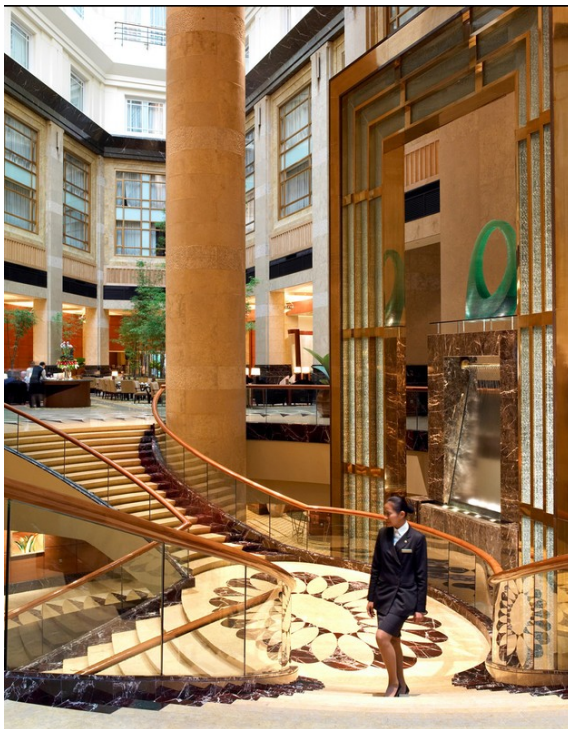

Art Department

Thomas Loof

www.art-dept.com