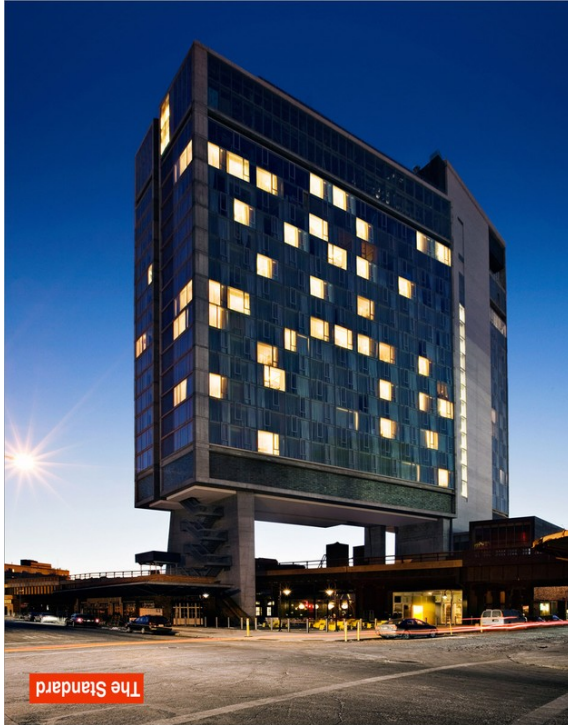

Art Department

Thomas Loof

www.art-dept.com