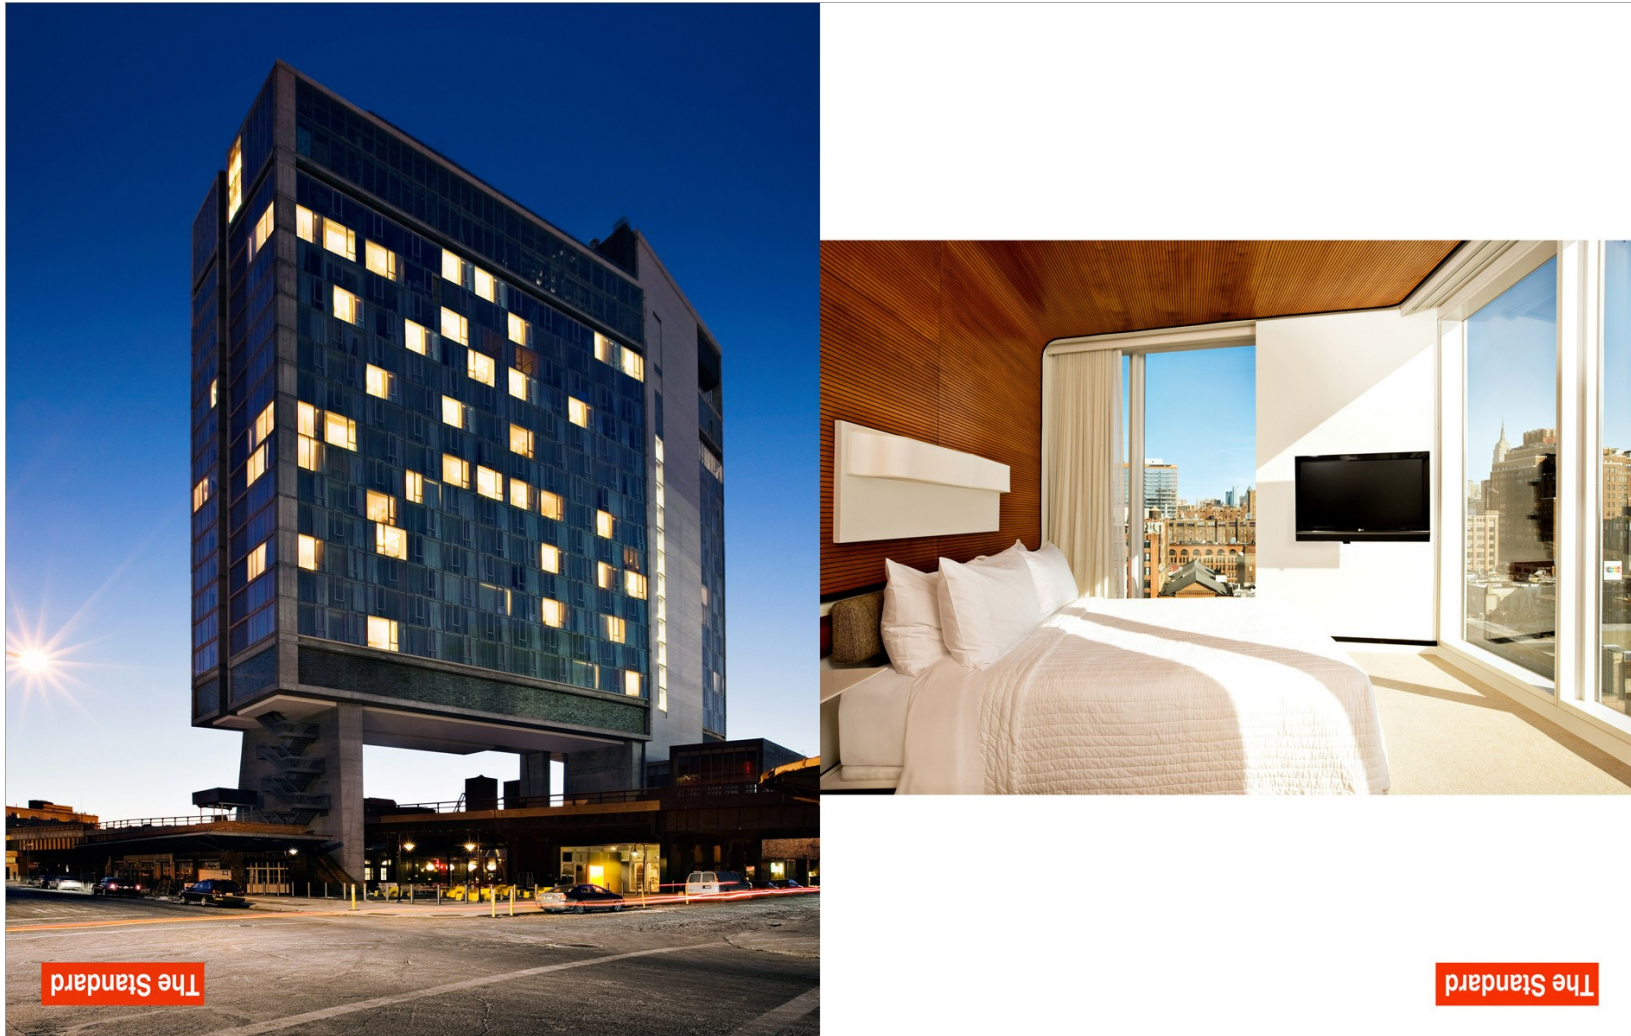

Art Department

Thomas Loof

www.art-dept.com