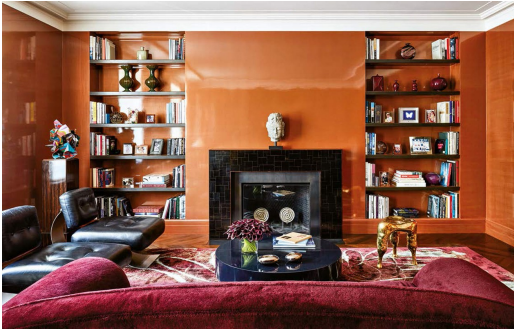

"I TOLD KATE, LET'S GO TO TOWN ON THE LIVING ROOM AND DINING ROOM. FOR US, THEY'RE LESS USED SPACES, SO WHY NOT HAVE FUN?"

ART COVERS OFTEN DESCRIBE THE ACT of creating a space that is both functional and beautiful. I used a mix of materials and colors to create a space that was both functional and beautiful. I used a mix of materials and colors to create a space that was both functional and beautiful.

"THE RIGHT MIX DOESN'T LOOK STYLISH. IT LOOKS COMFORTABLE AND LIVED IN."

Thomas Loof

www.art-dept.com

Art Department

Thomas Loof

www.art-dept.com

Art Department

Thomas Loof