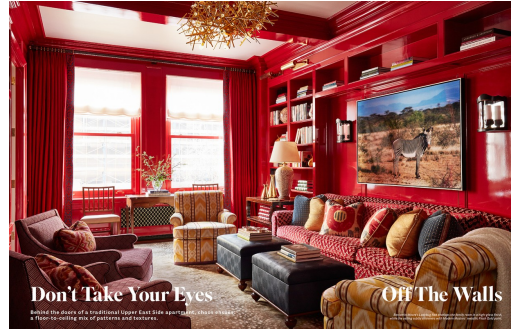

"I TOLD KATE, LET'S GO TO TOWN ON THE LIVING ROOM AND DINING ROOM. FOR US, THEY'RE LESS USED SPACES, SO WHY NOT HAVE FUN?"

ART COVERS OFTEN DESCRIBE THE ACT of creating a space that is both functional and beautiful. I used a mix of materials and colors to create a space that was both functional and beautiful. I used a mix of materials and colors to create a space that was both functional and beautiful.

"THE RIGHT MIX DOESN'T LOOK STYLISH. IT LOOKS COMFORTABLE AND LIVED IN."

Thomas Loof

www.art-dept.com

Art Department

Thomas Loof

www.art-dept.com

Art Department

Thomas Loof