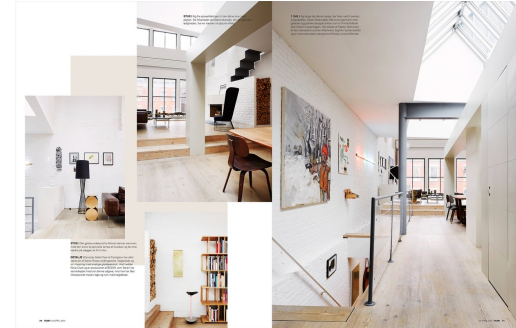

Art Department

Thomas Loof

www.art-dept.com