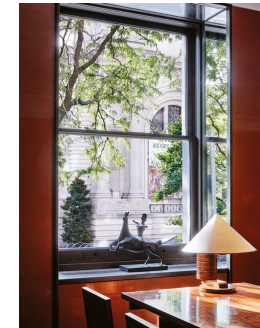

Thomas Loof

www.art-dept.com