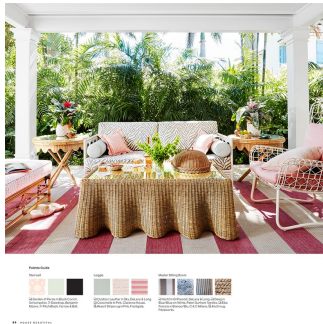

Art Department

"I TOLD KATE, LET'S GO TO TOWN ON THE LIVING ROOM AND DINING ROOM. FOR US, THEY'RE LESS USED SPACES, SO WHY NOT HAVE FUN?"