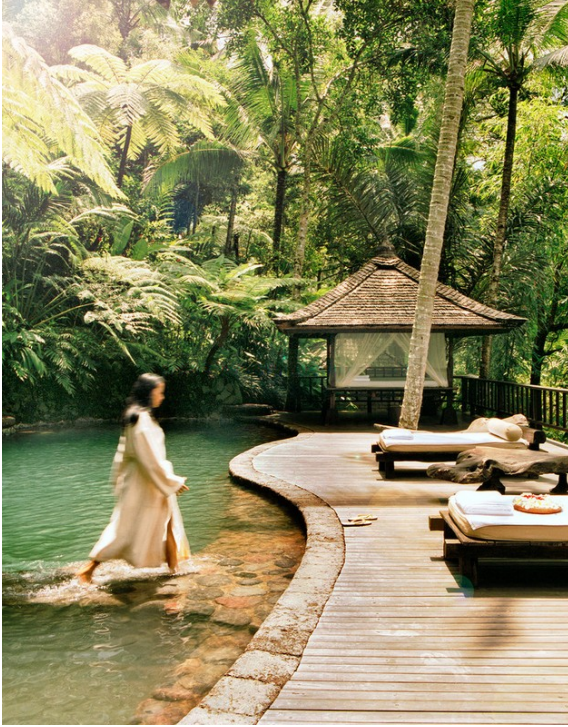

Art Department

Thomas Loof

www.art-dept.com