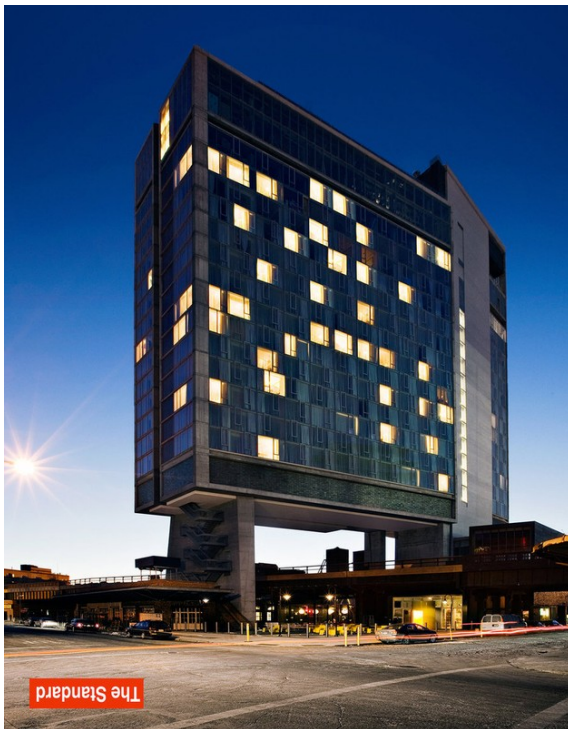

Art Department

Thomas Loof

www.art-dept.com