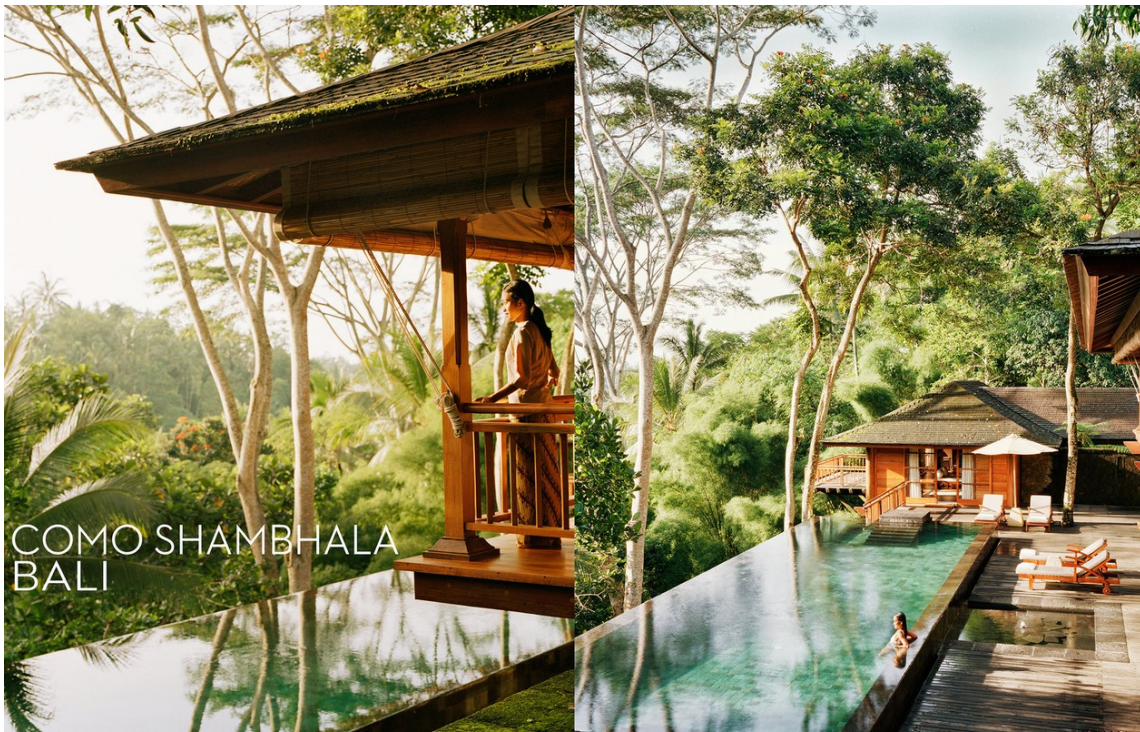

Art Department

Thomas Loof

www.art-dept.com