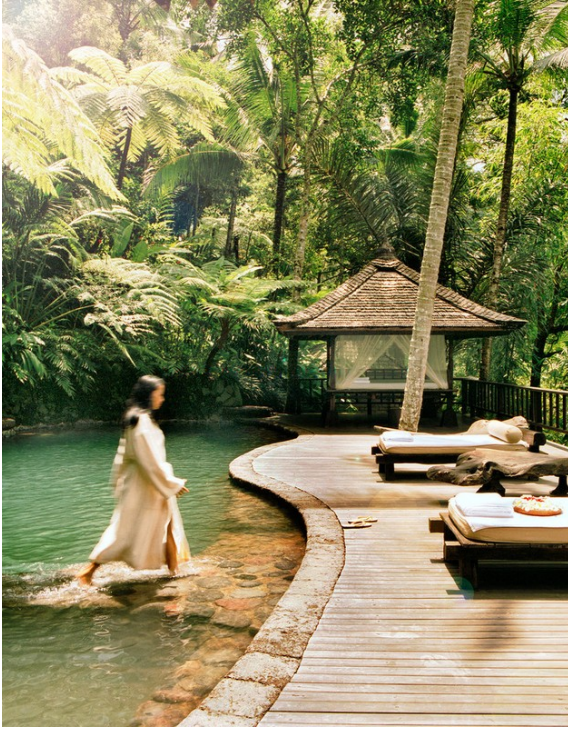

Art Department

Thomas Loof

www.art-dept.com