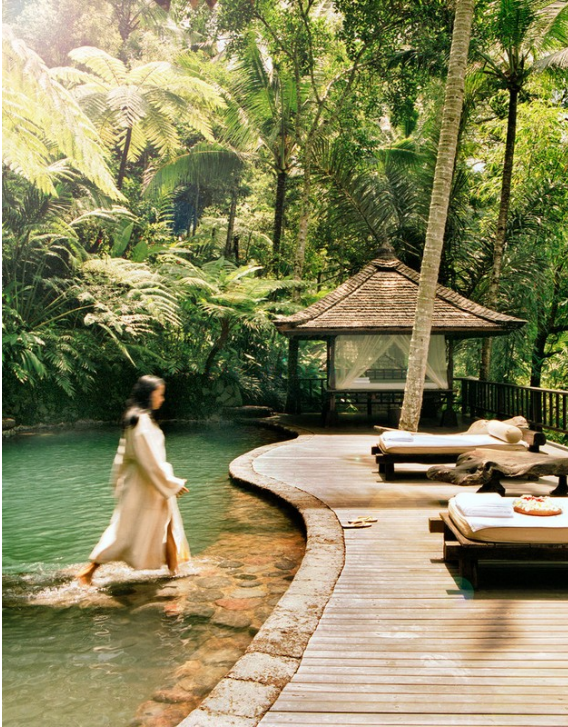

Art Department

Thomas Loof

www.art-dept.com