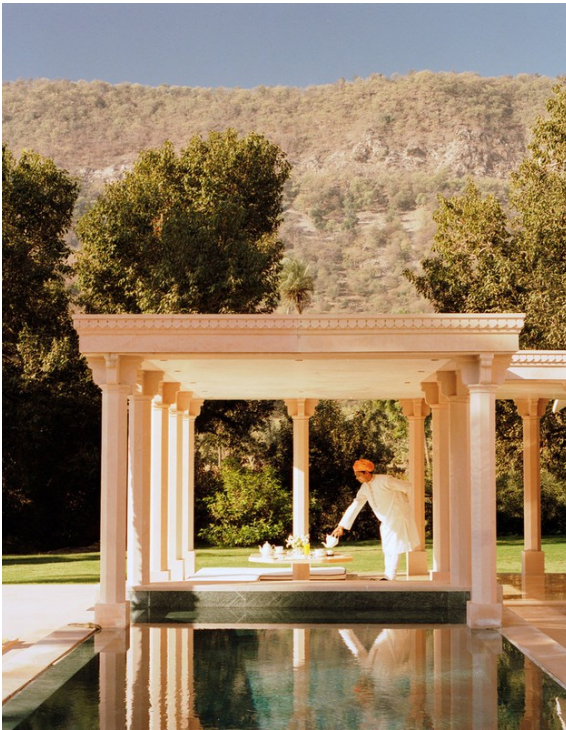

Art Department

Thomas Loof

www.art-dept.com