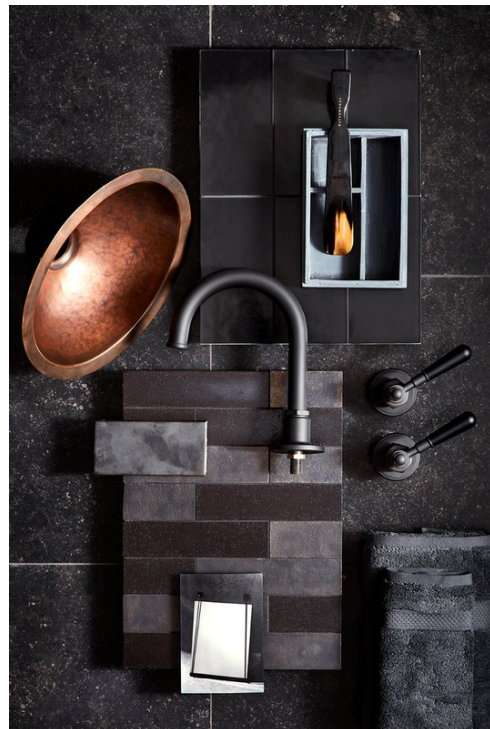

Art Department

Trevor Tondro

www.art-dept.com