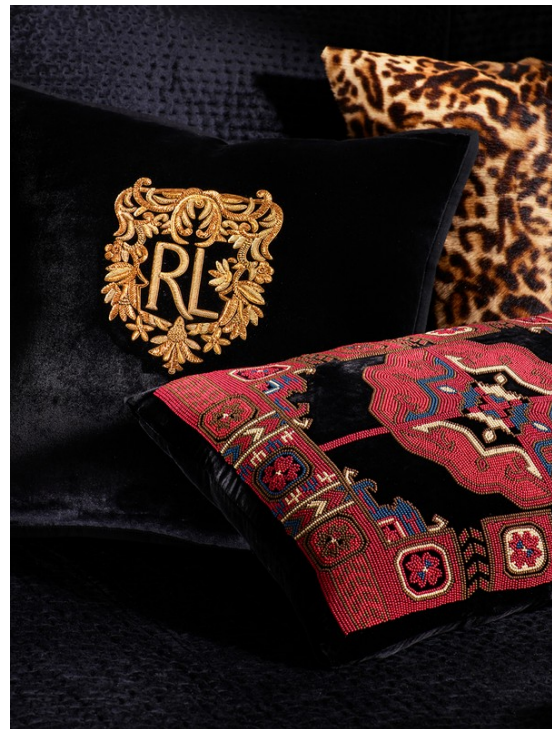

Art Department

Trevor Tondro