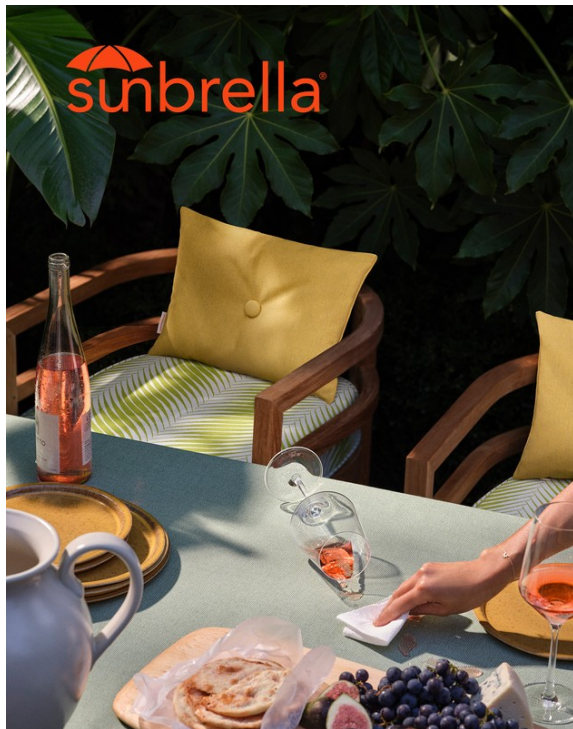

Art Department

Trevor Tondro

www.art-dept.com