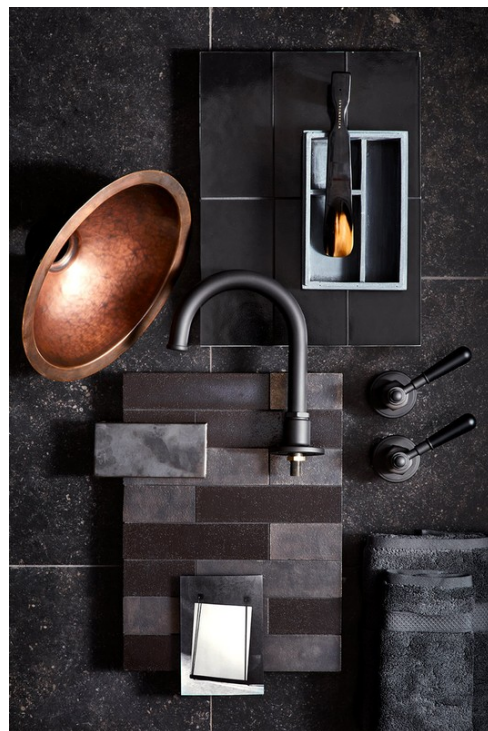

Art Department

Trevor Tondro

www.art-dept.com