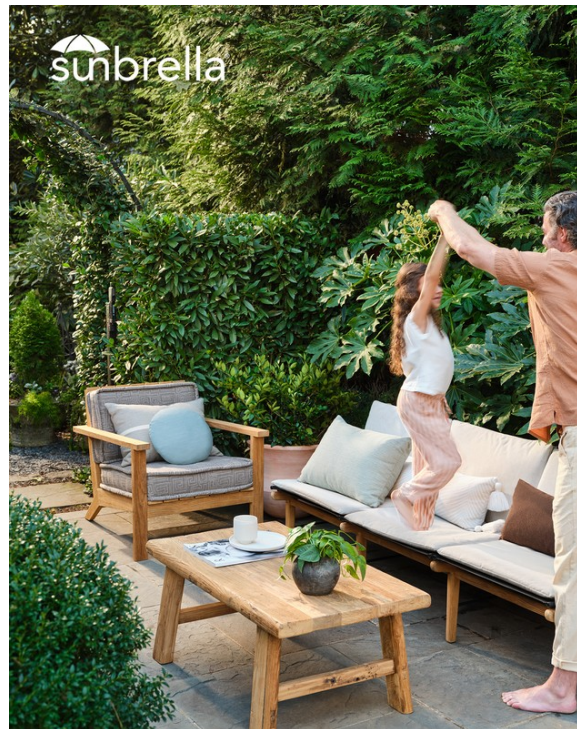

Art Department

Trevor Tondro

www.art-dept.com