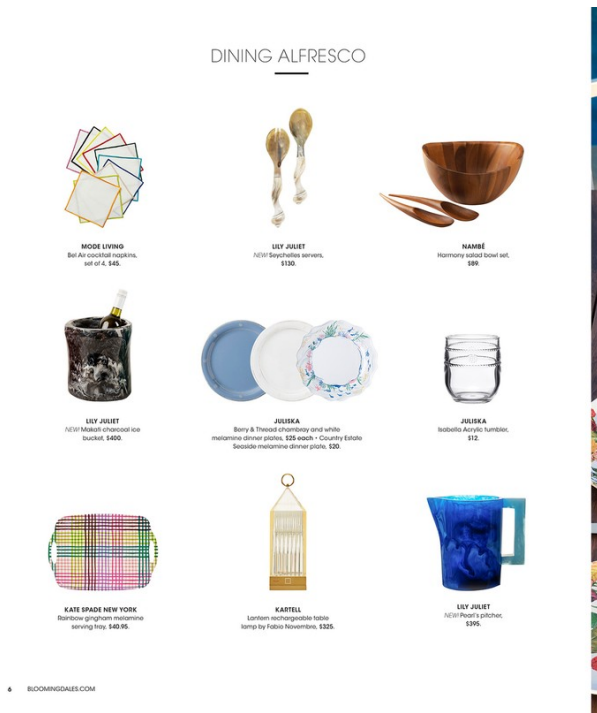

Art Department

Trevor Tondro

www.art-dept.com