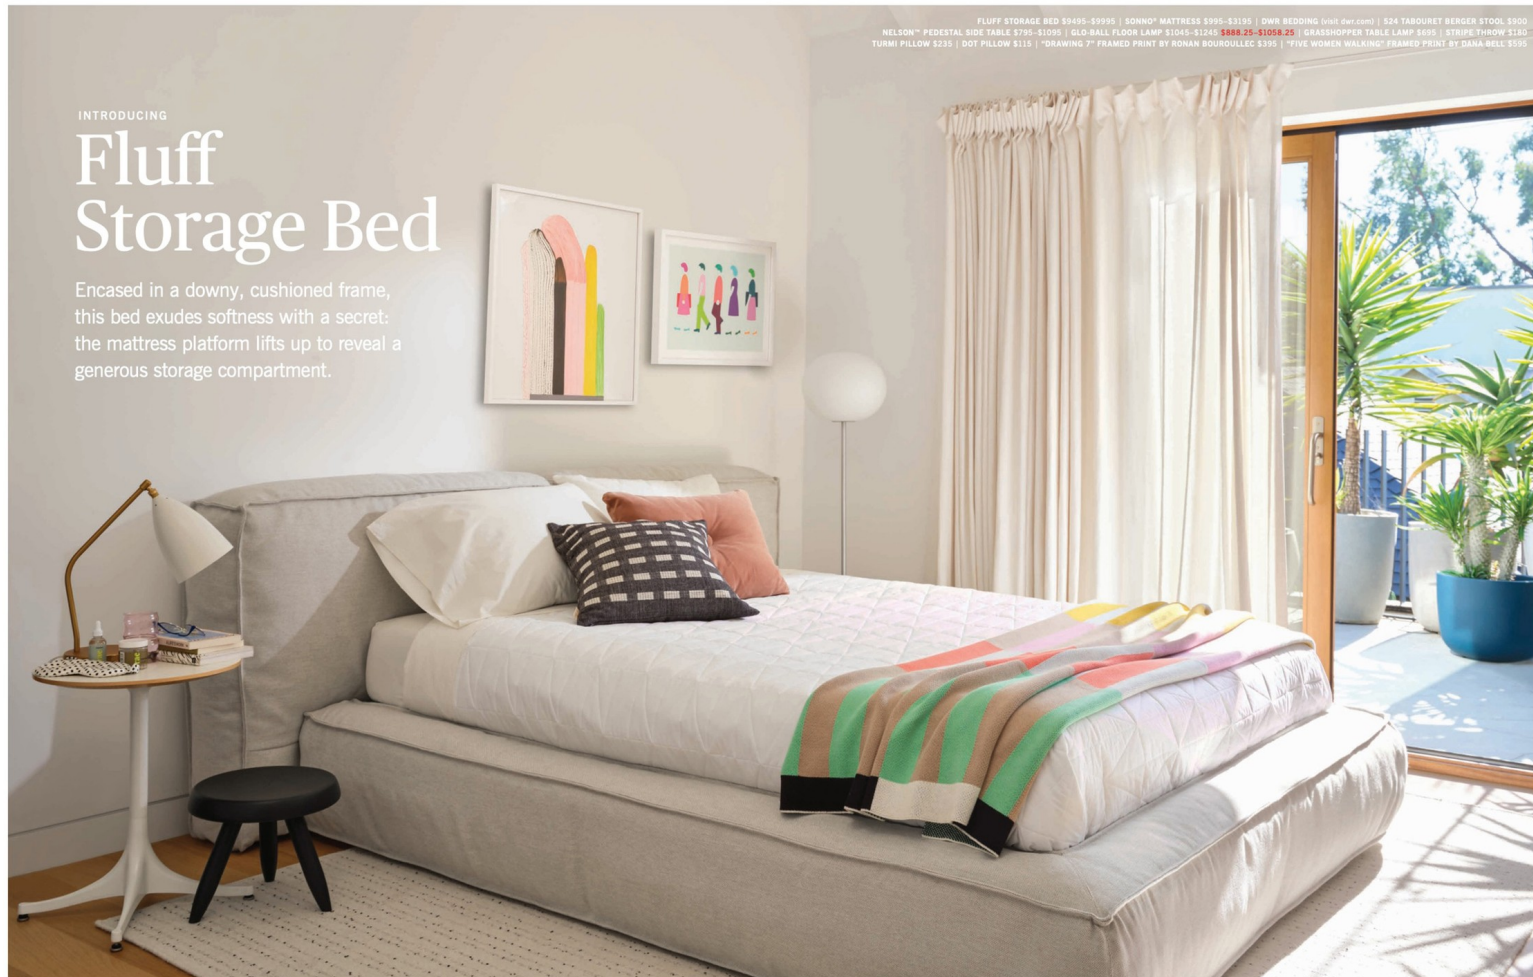

Art Department

INTRODUCING

Fluff Storage Bed

Encased in a downy, cushioned frame, this bed exudes softness with a secret: the mattress platform lifts up to reveal a generous storage compartment.

DESIGN WITHIN REACH

FLUFF STORAGE BED

48

DWR.COM | 1.800.944.2233 | DWR STUDIOS | 49

Trevor Tondro

www.art-dept.com