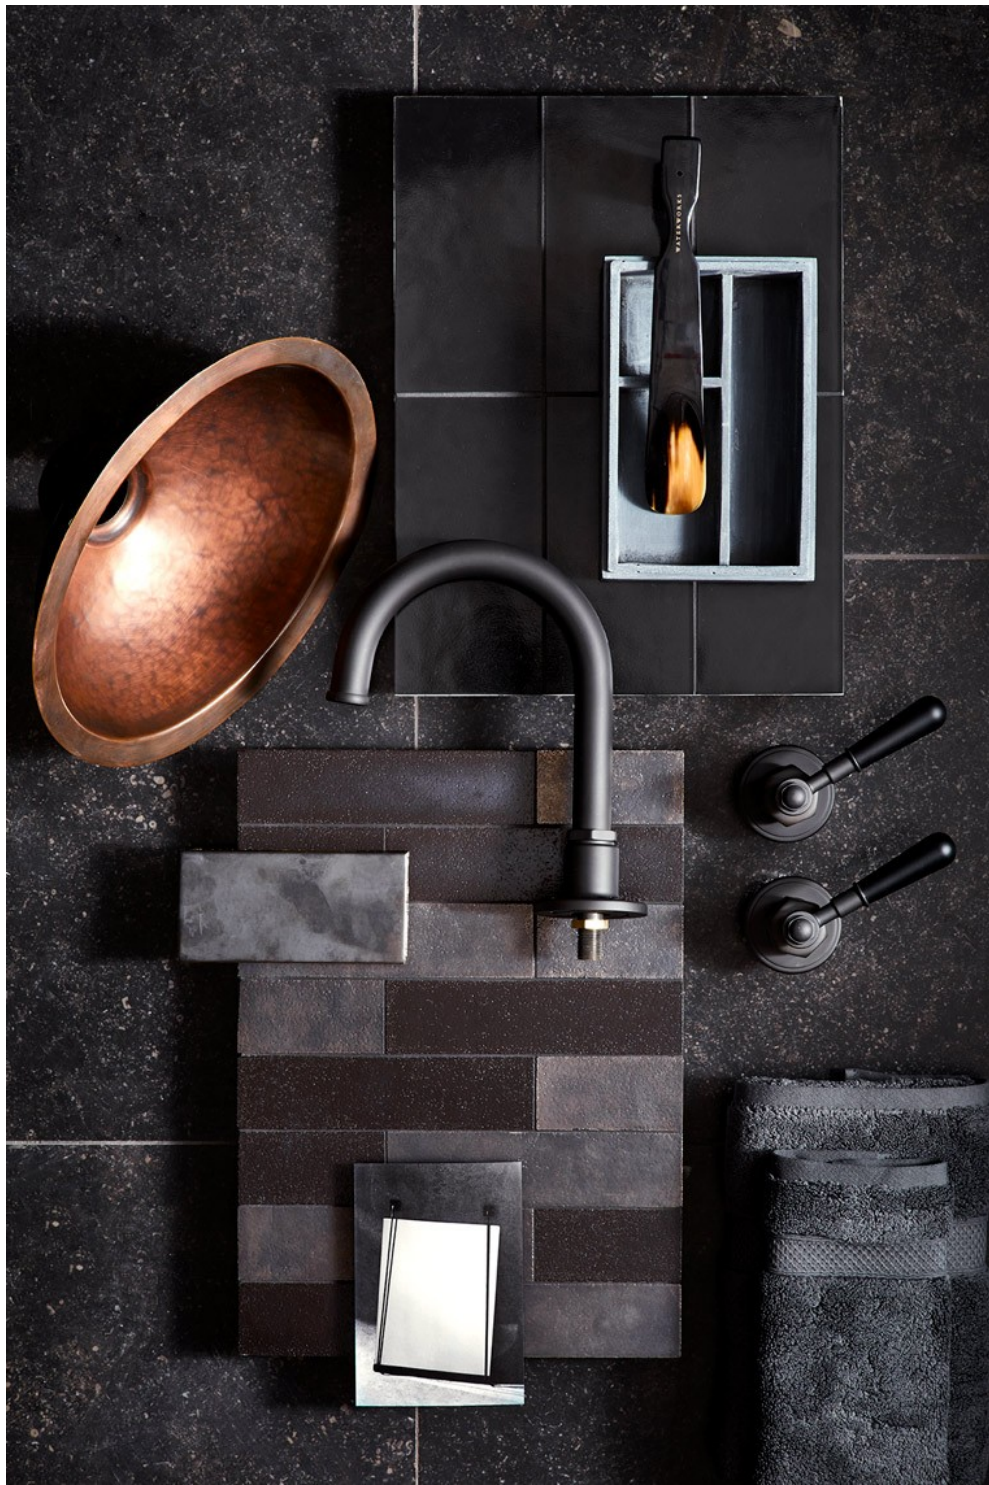

Art Department

Trevor Tondro

www.art-dept.com