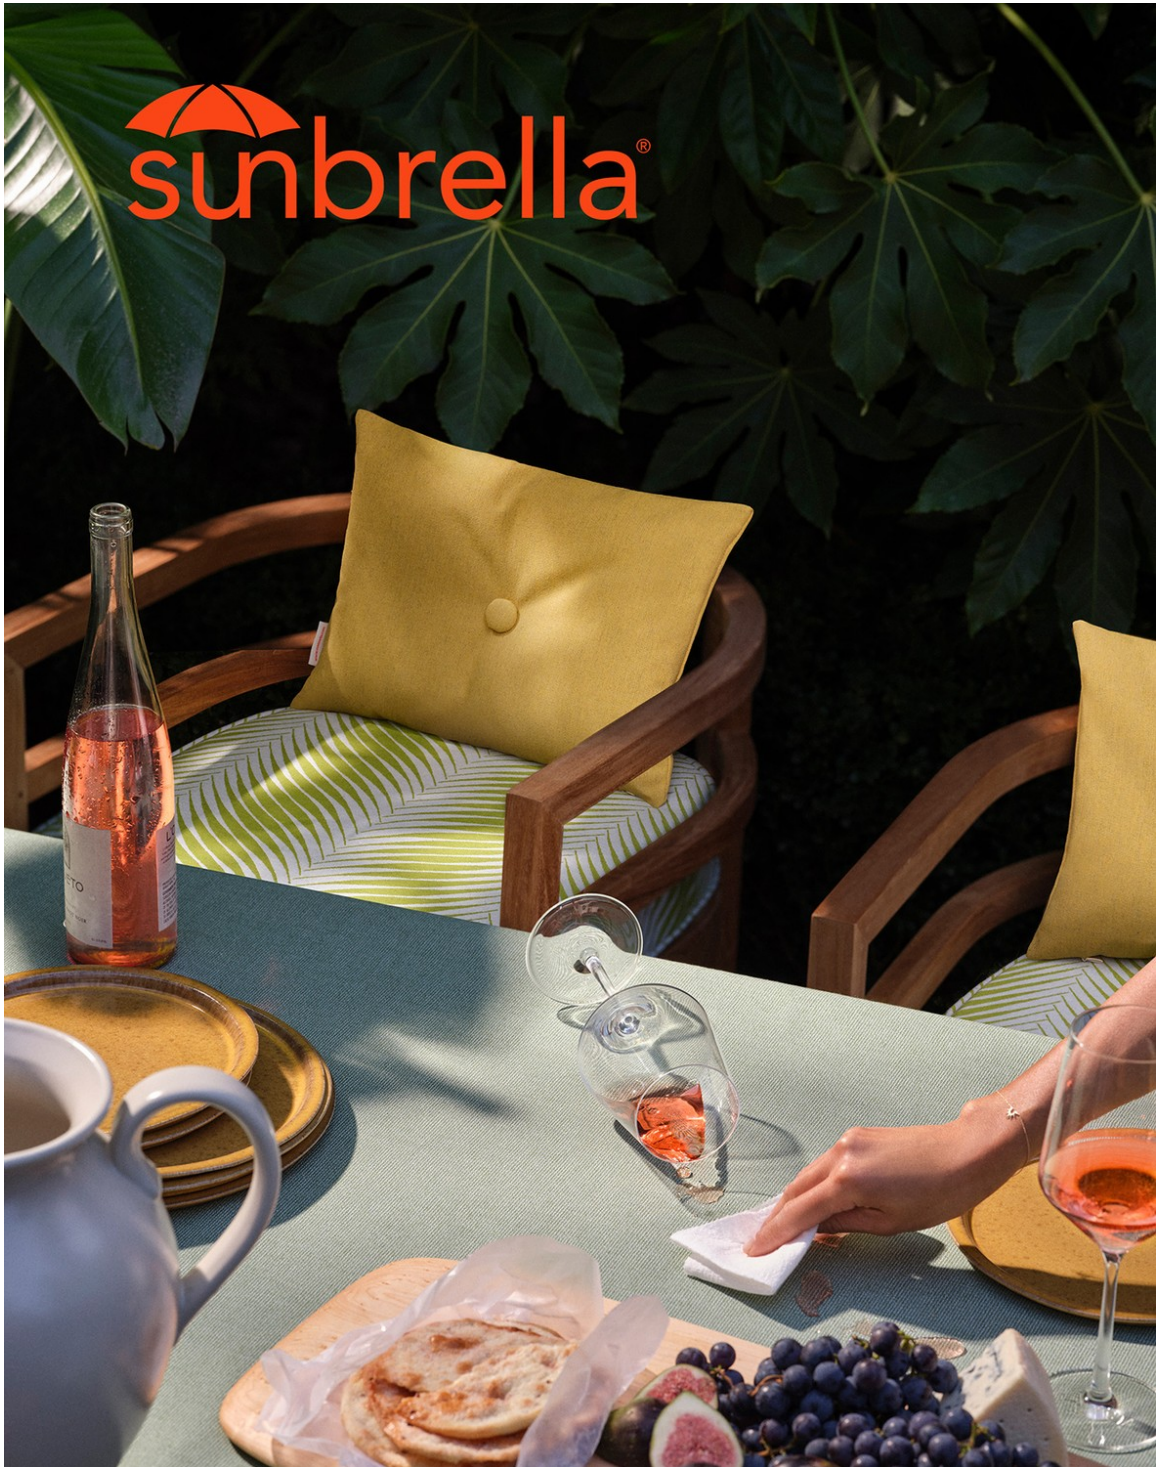

Art Department

Trevor Tondro

www.art-dept.com