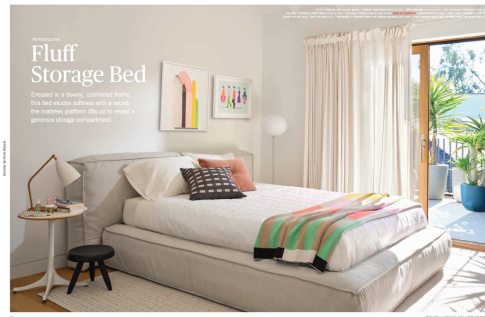

Art Department

Trevor Tondro

www.art-dept.com