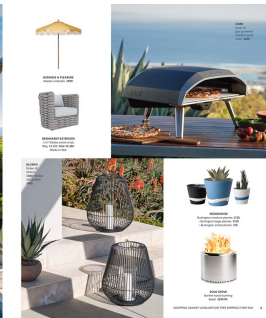

Art Department

Trevor Tondro

www.art-dept.com