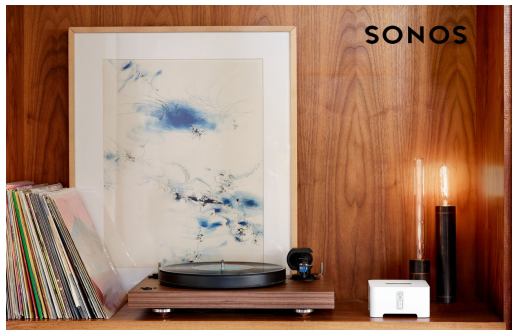

Art Department

Trevor Tondro

www.art-dept.com