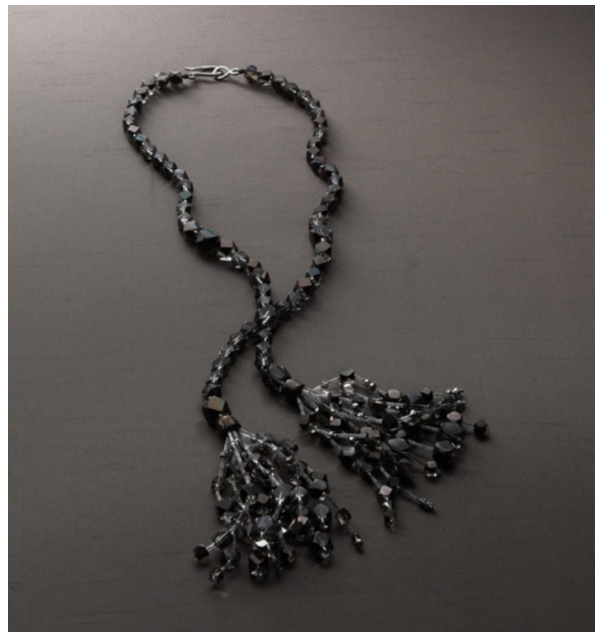

Art Department

Ana Monfort

www.art-dept.com