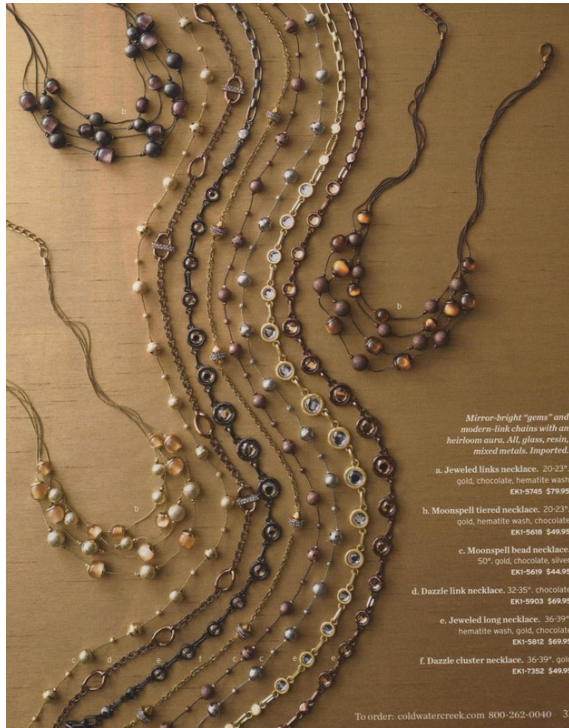

Art Department

Ana Monfort

www.art-dept.com