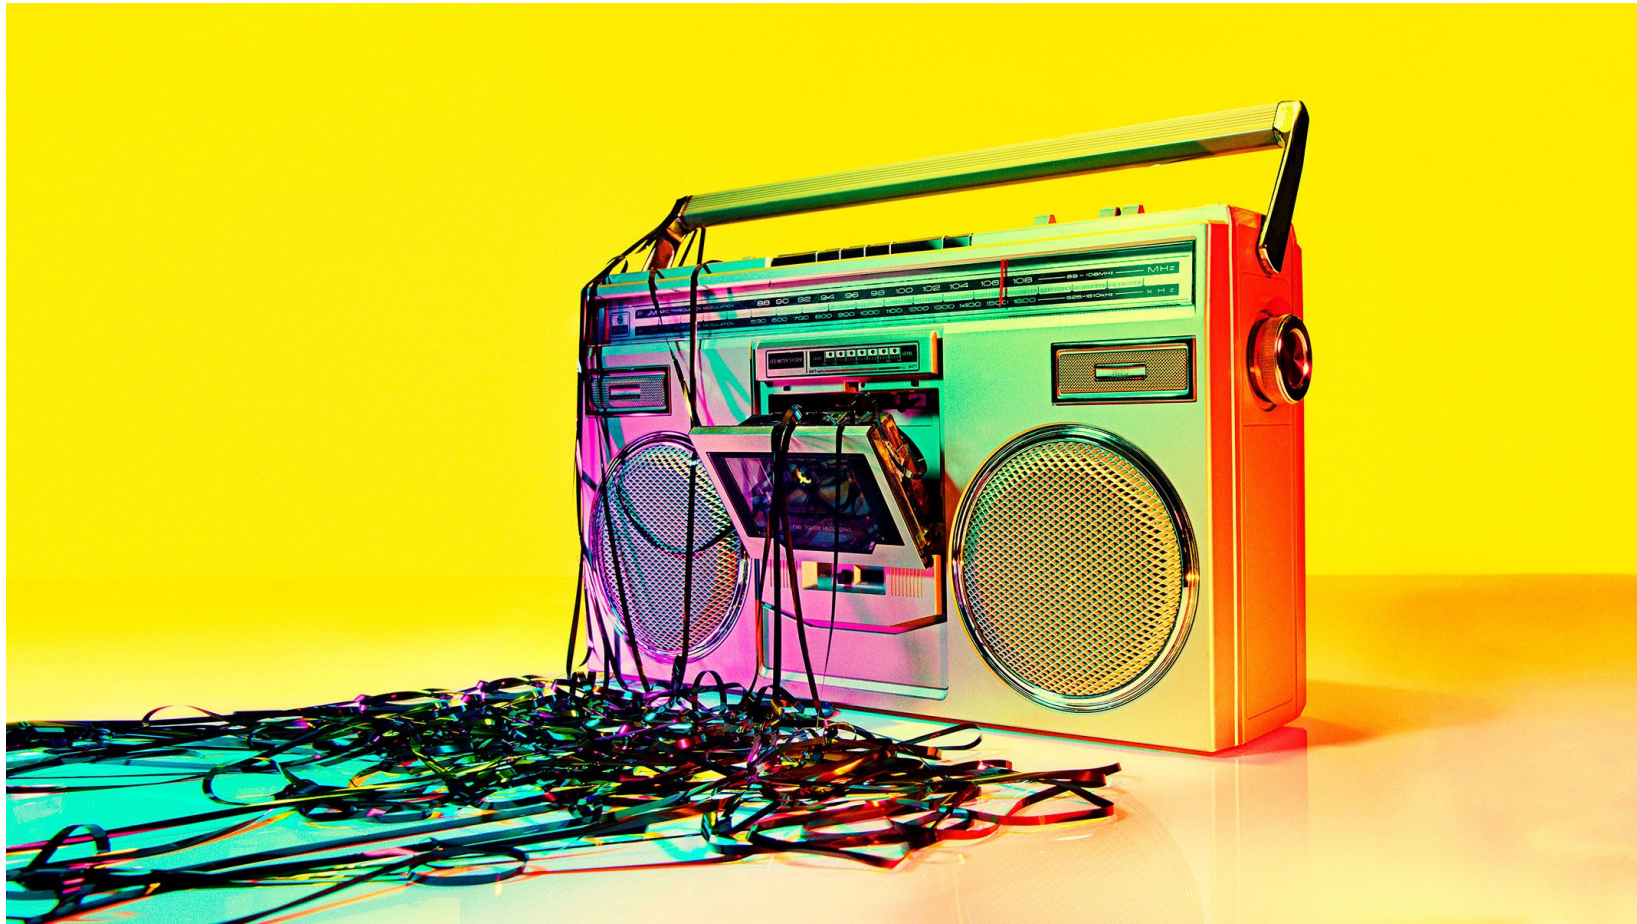

Art Department

Andrea Huelse

www.art-dept.com