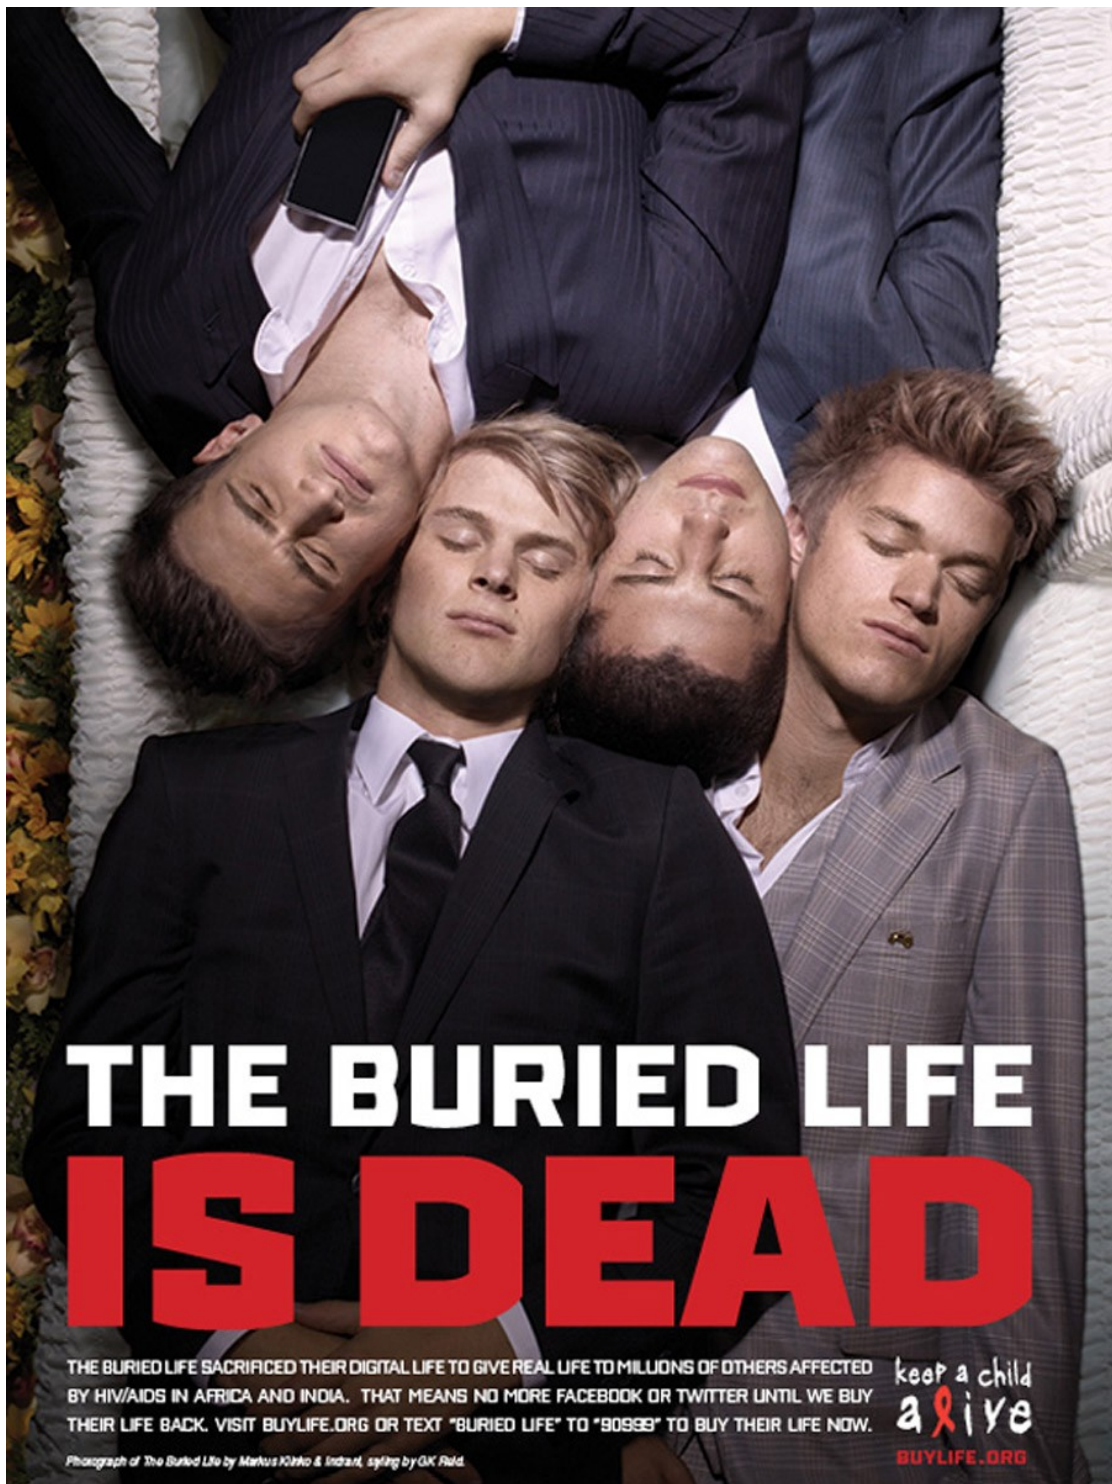

Art Department

Andrea Huelse

www.art-dept.com