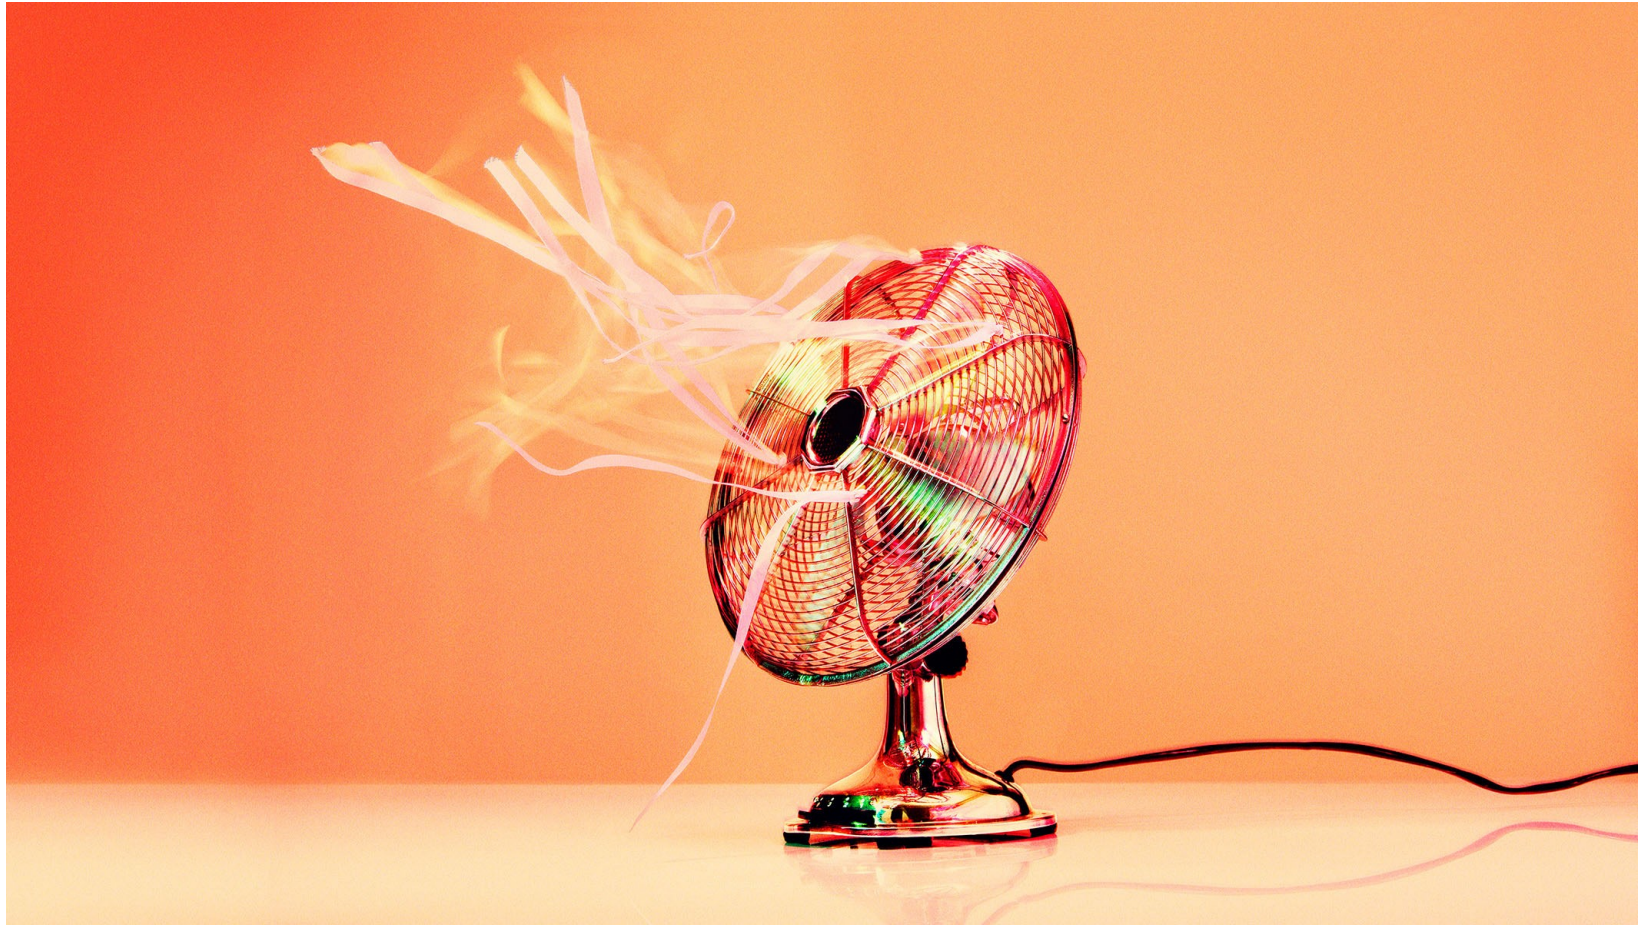

Art Department

Andrea Hulse

www.art-dept.com