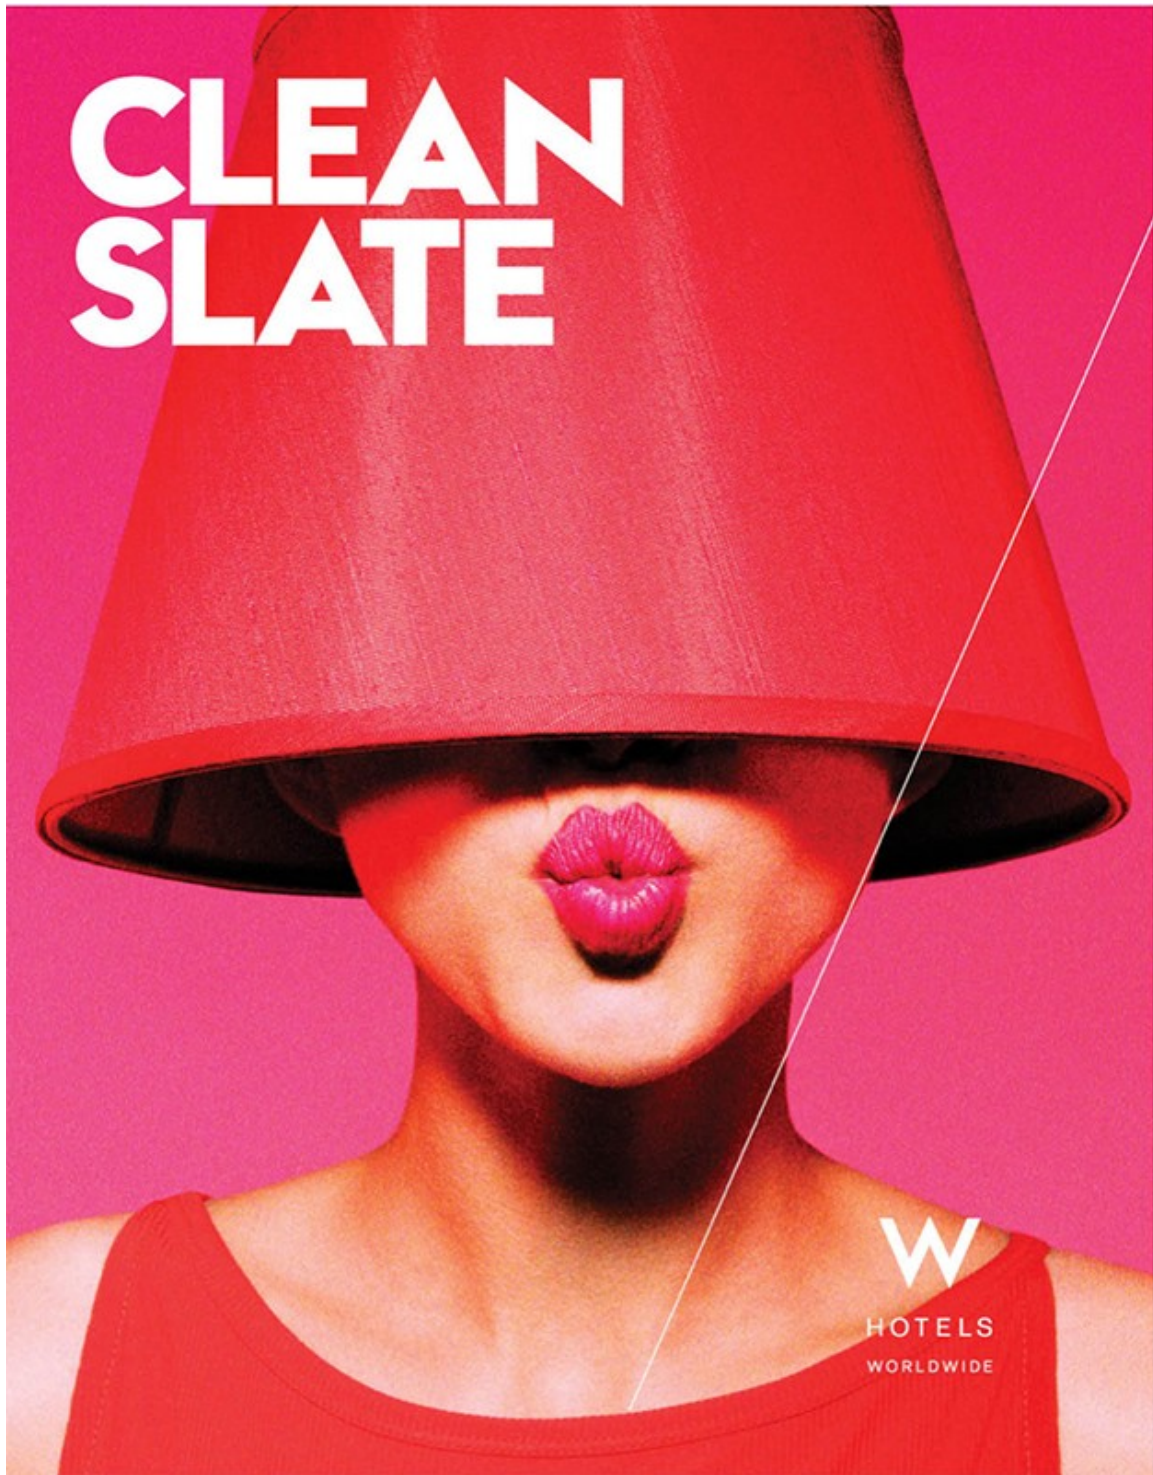

Art Department

Andrea Huelse

www.art-dept.com