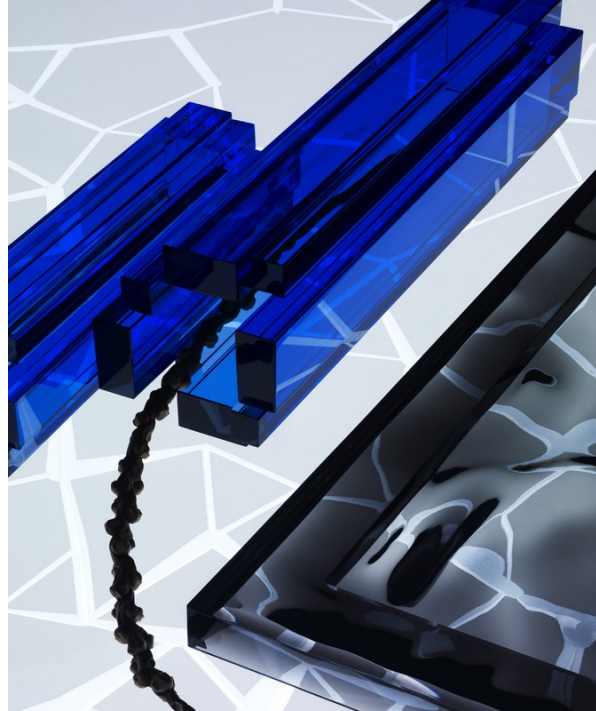

Art Department

Beverley Hyde

www.art-dept.com