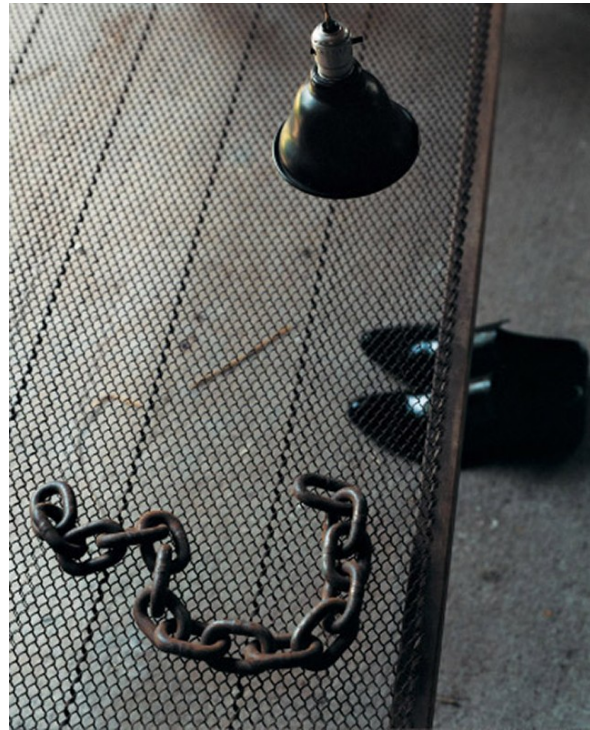

Art Department

Beverley Hyde

www.art-dept.com