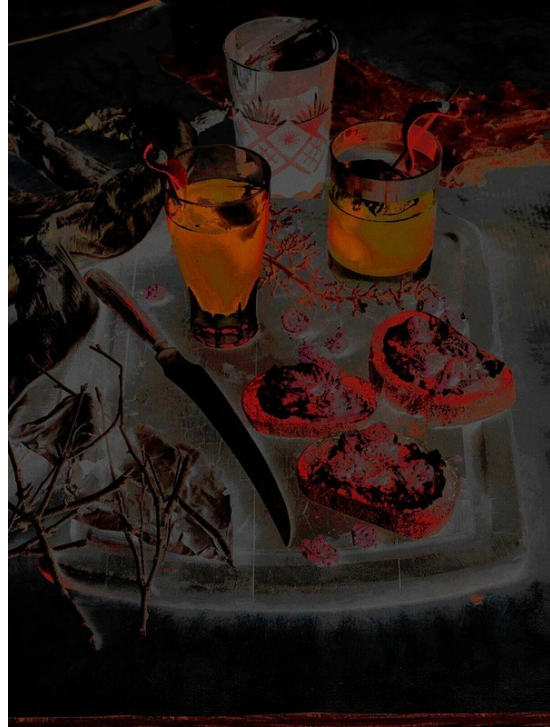

Beverley Hyde

Art Department

52

AREA

**HONEY
MOON
HONEY**

Feeling astro-naughty?
Skip the reception and
escape to a lunar love nest.

IMAGES: PATRICIA HEAL
STYLING: JO JOCKLEY PRICE

MOUTH-BLOWN PIREX SPOONING
GLASS AND CHAMPÉ, GUILLAUME
BROUET FOR URBAN ROBERT
OPPOSITE, CASHMERE FELT
THROW, CASHMERE DINNER
CUSHION AND WOOD-POLYESTER
COTTON CELESTIAL CUSHION,
ALL PRATE, BRUCOLINI BIANCO
GRAFFIO SILVER PLATED HORN
FEELER VASE, RICHARD HULTEN
FOR CHRISTOPHE