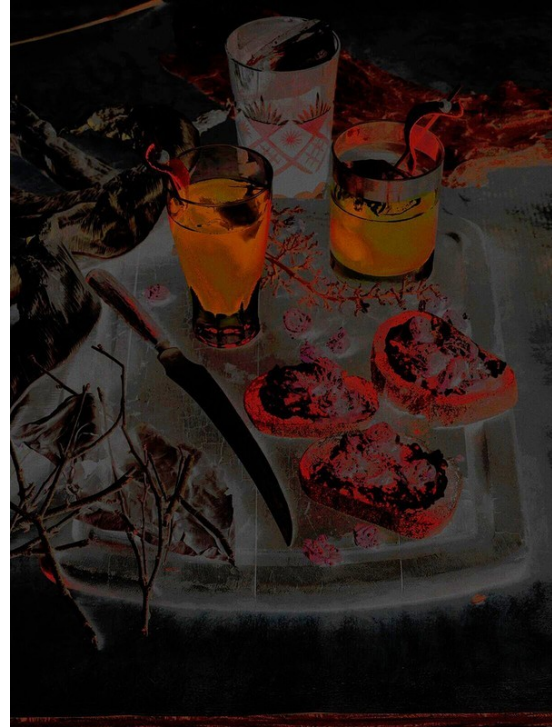

Art Department

Beverley Hyde