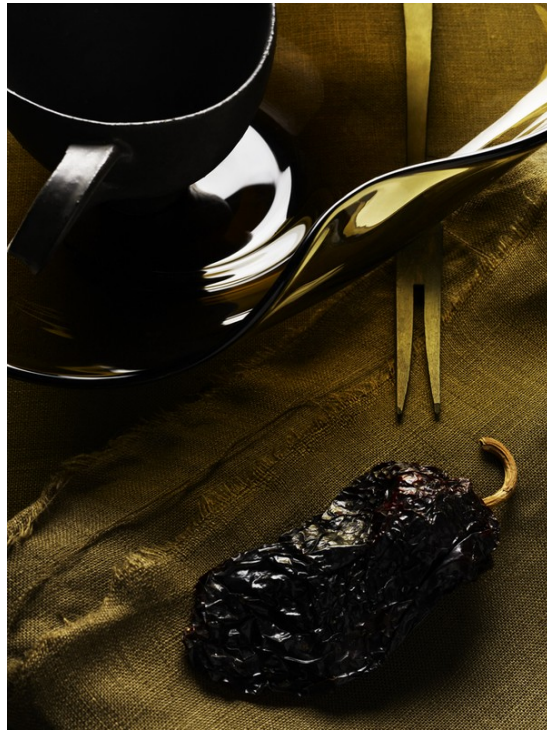

Art Department

Beverley Hyde

www.art-dept.com