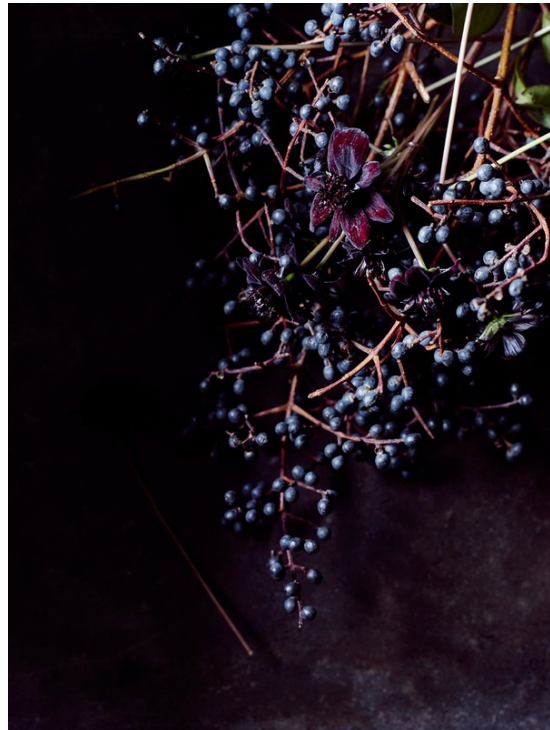

Art Department

Beverley Hyde