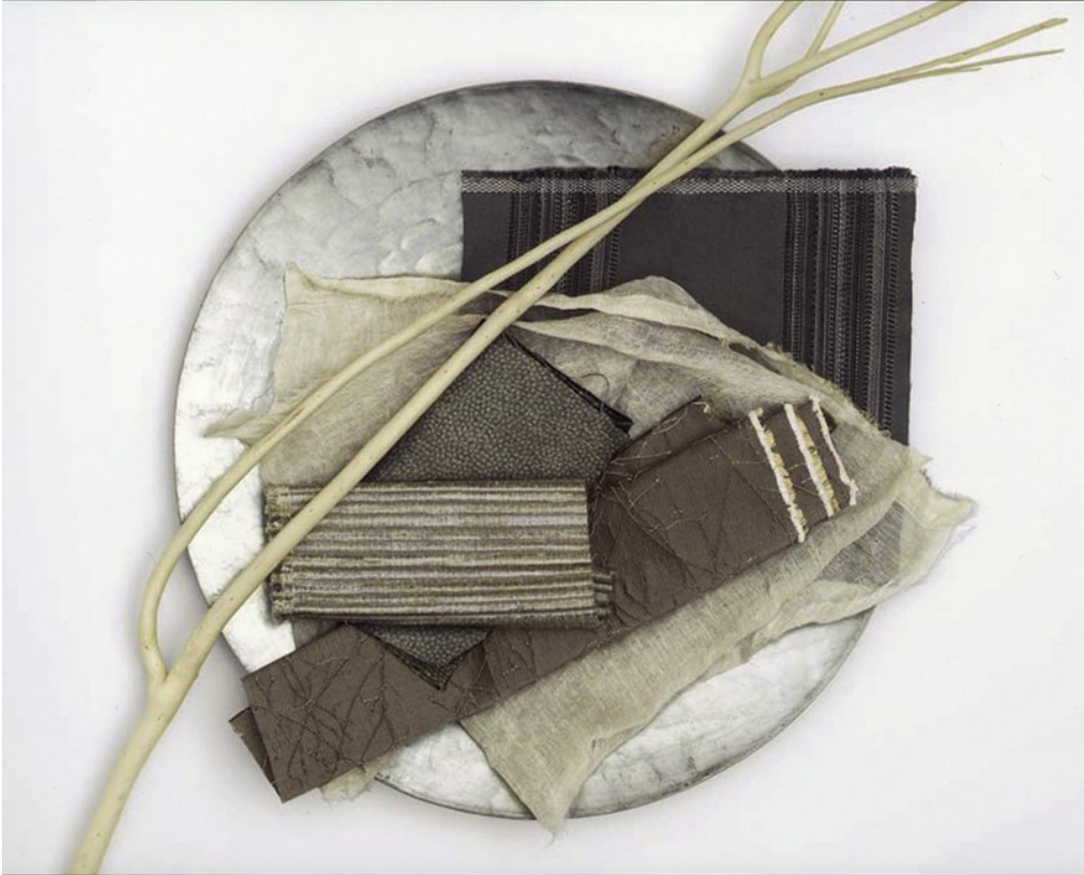

fabric. kravetcollections.kravet.com

Beverley Hyde

www.art-dept.com

Art Department

Beverley Hyde

www.art-dept.com

Art Department

Previous page: "Patrician" Champagne cup, \$510 the set of six, by **Josef Hoffmann, Moss**. This page, from left" Rotary tumbler, \$80, by **Baccarat, TK**; Apollo cordial glass, \$90, by **Crystal Saint Louis, TK**; "Triennale" glass, \$1,495 the set of four with decanter, by **Wolfgang von Wersin, Moss**. Opposite, Left: "Smoke" glass, \$160 the set of two, by **Joe Colombo, Moss**. Opposite, right: Cooper cordial glass, \$50 the set of four, by **Calvin Klein Home**; Rhythm Crystal Tumbler, \$125, by **Hermes, TK**.