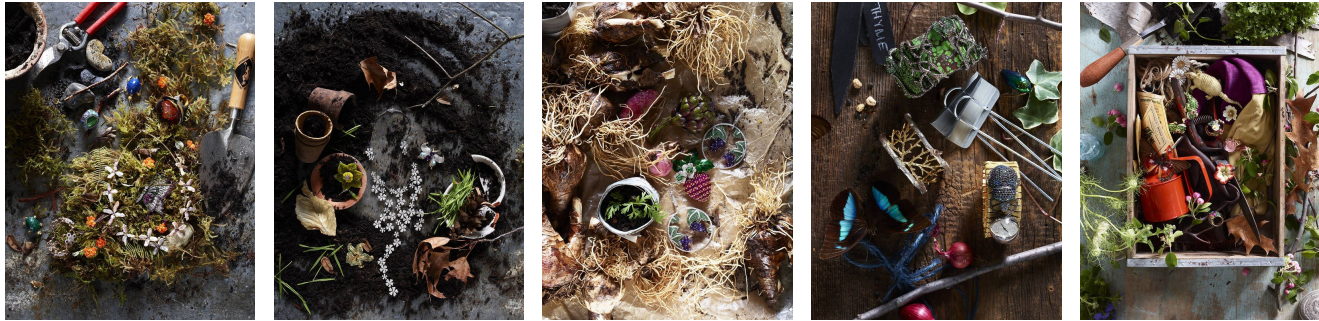

Art Department

Carin Scheve

www.art-dept.com