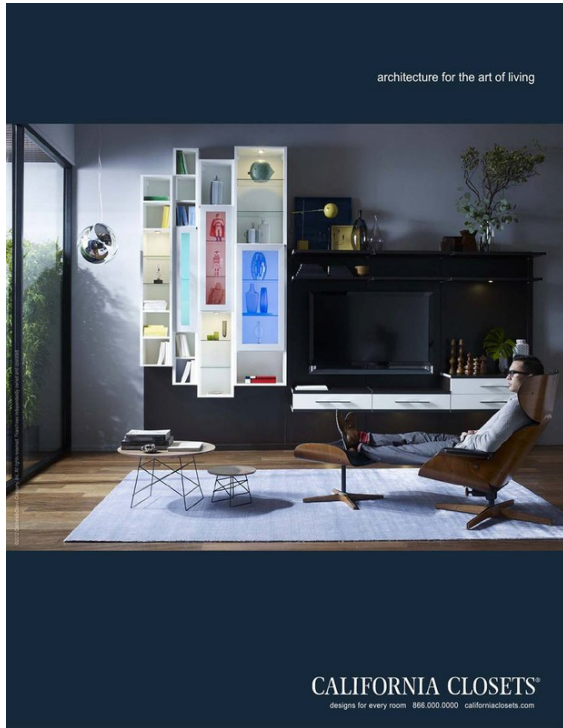

Art Department

Carin Scheve

www.art-dept.com