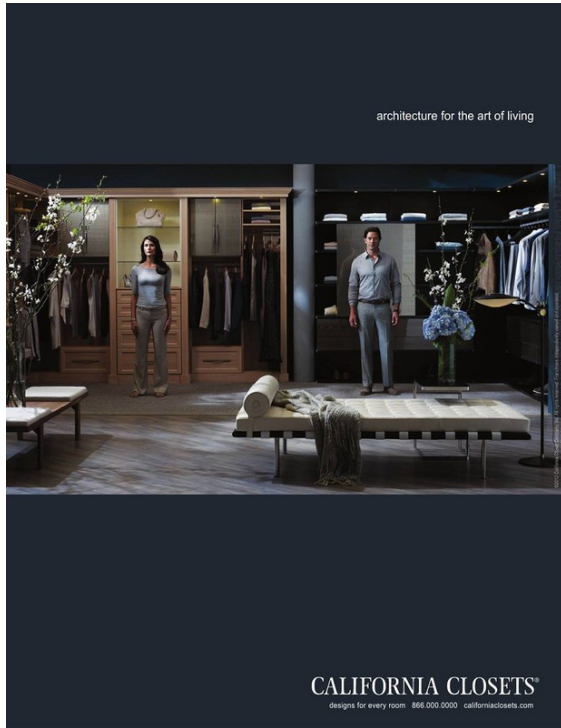

Art Department

Carin Scheve

www.art-dept.com