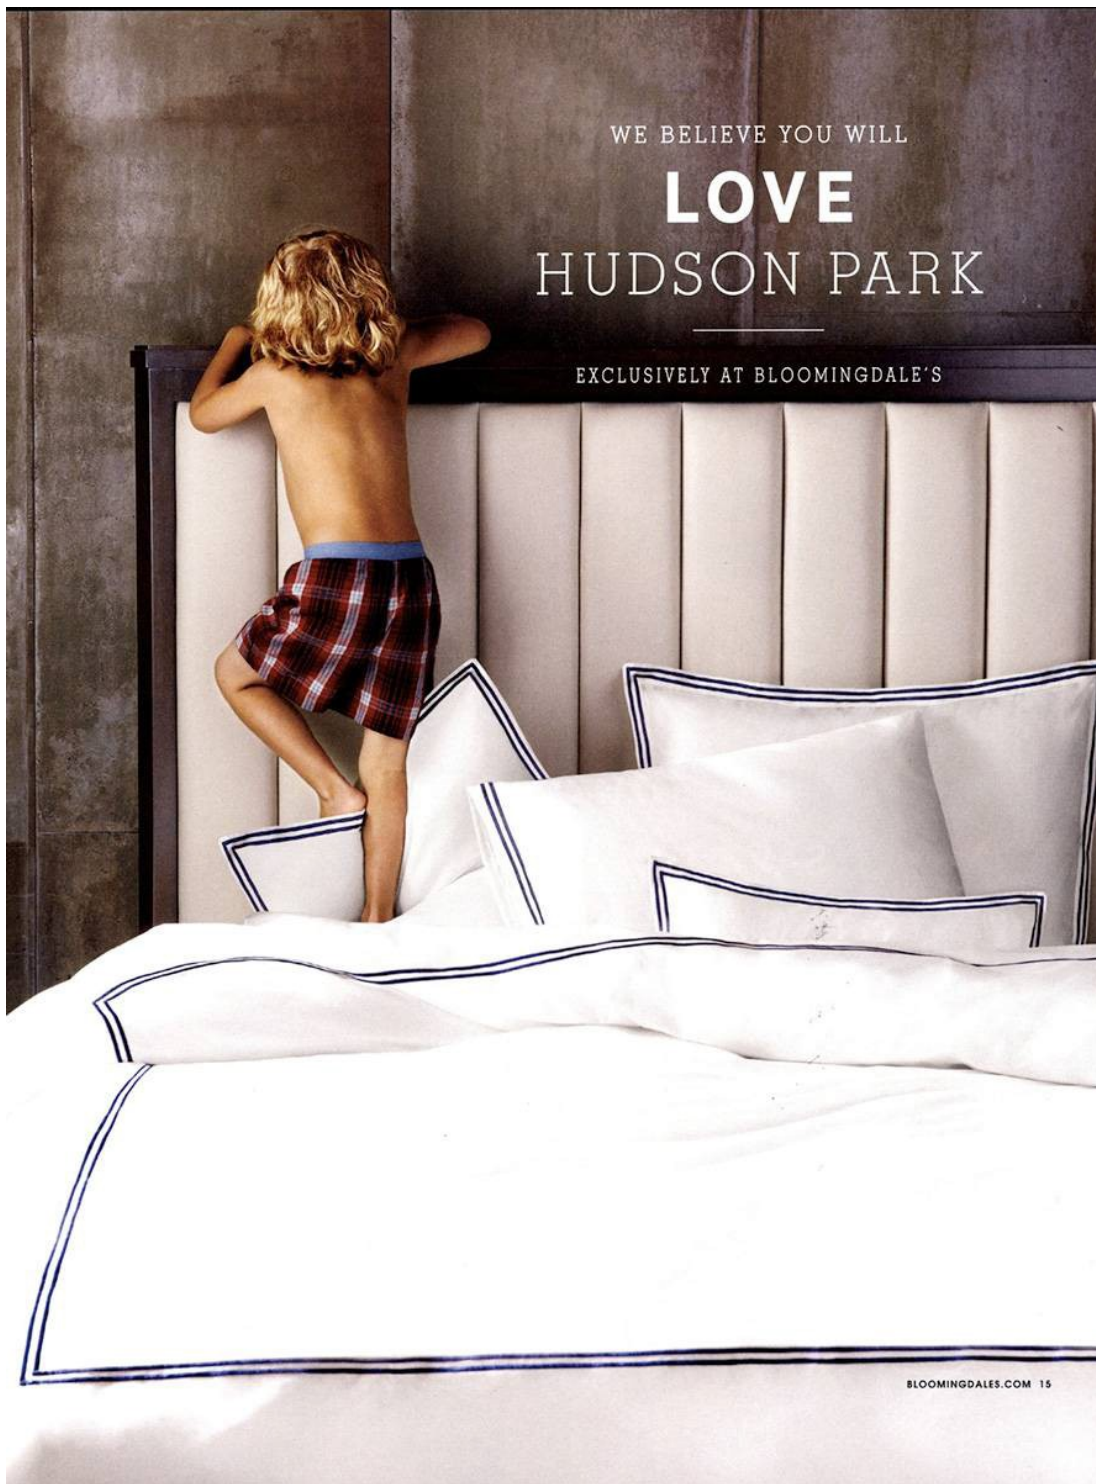

Art Department

Carin Scheve

www.art-dept.com