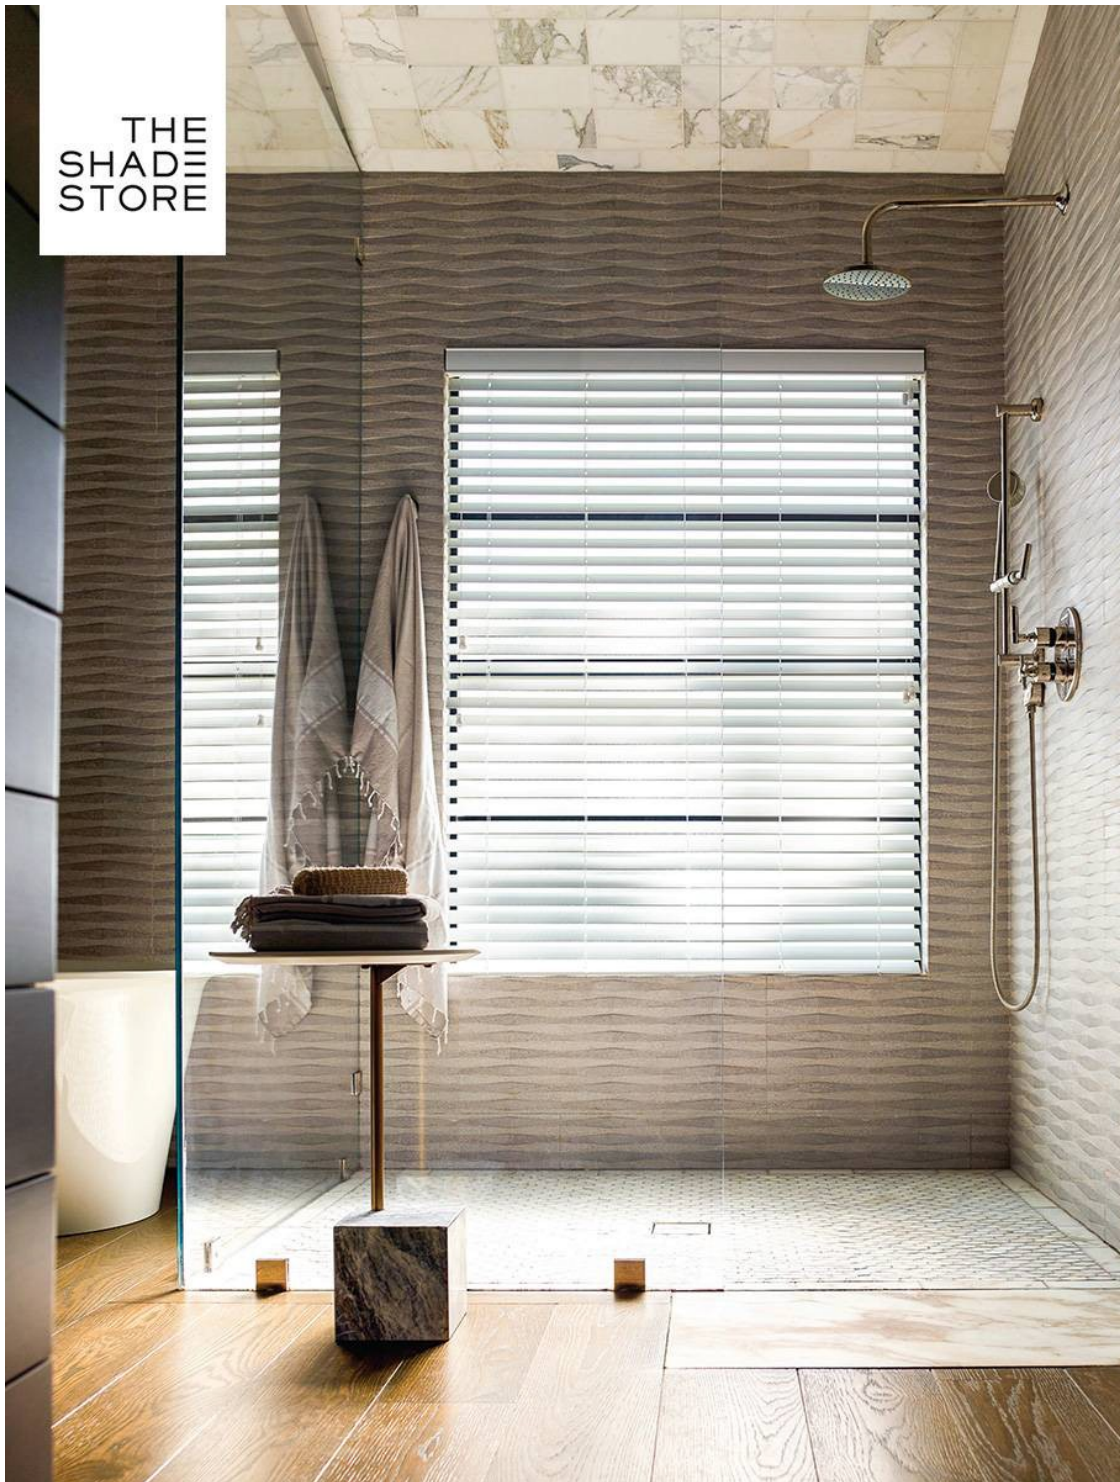

Art Department

THE
SHADE
STORE

Carin Scheve

www.art-dept.com