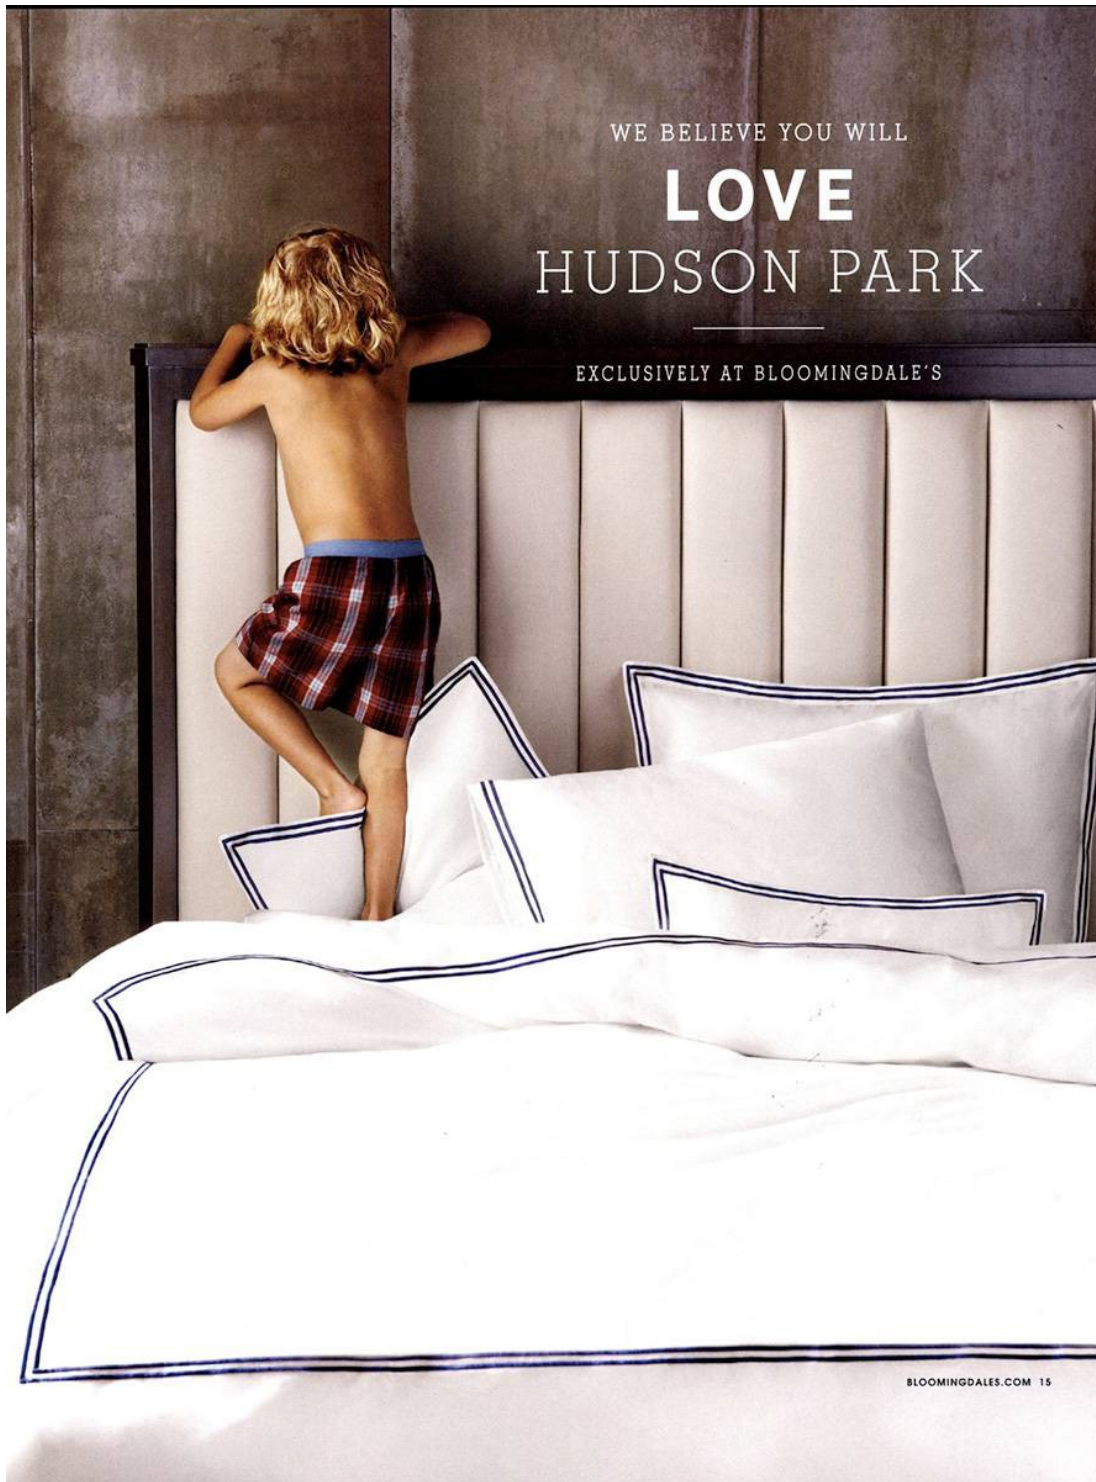

Art Department

Carin Scheve

www.art-dept.com