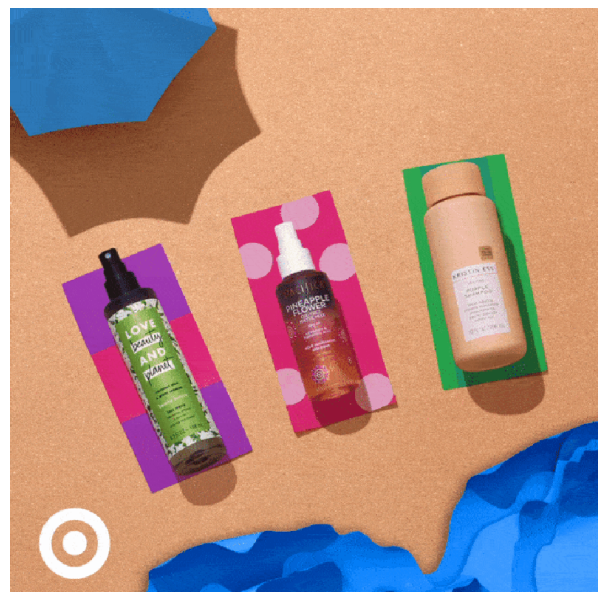

Art Department

Eloise Corr Danch