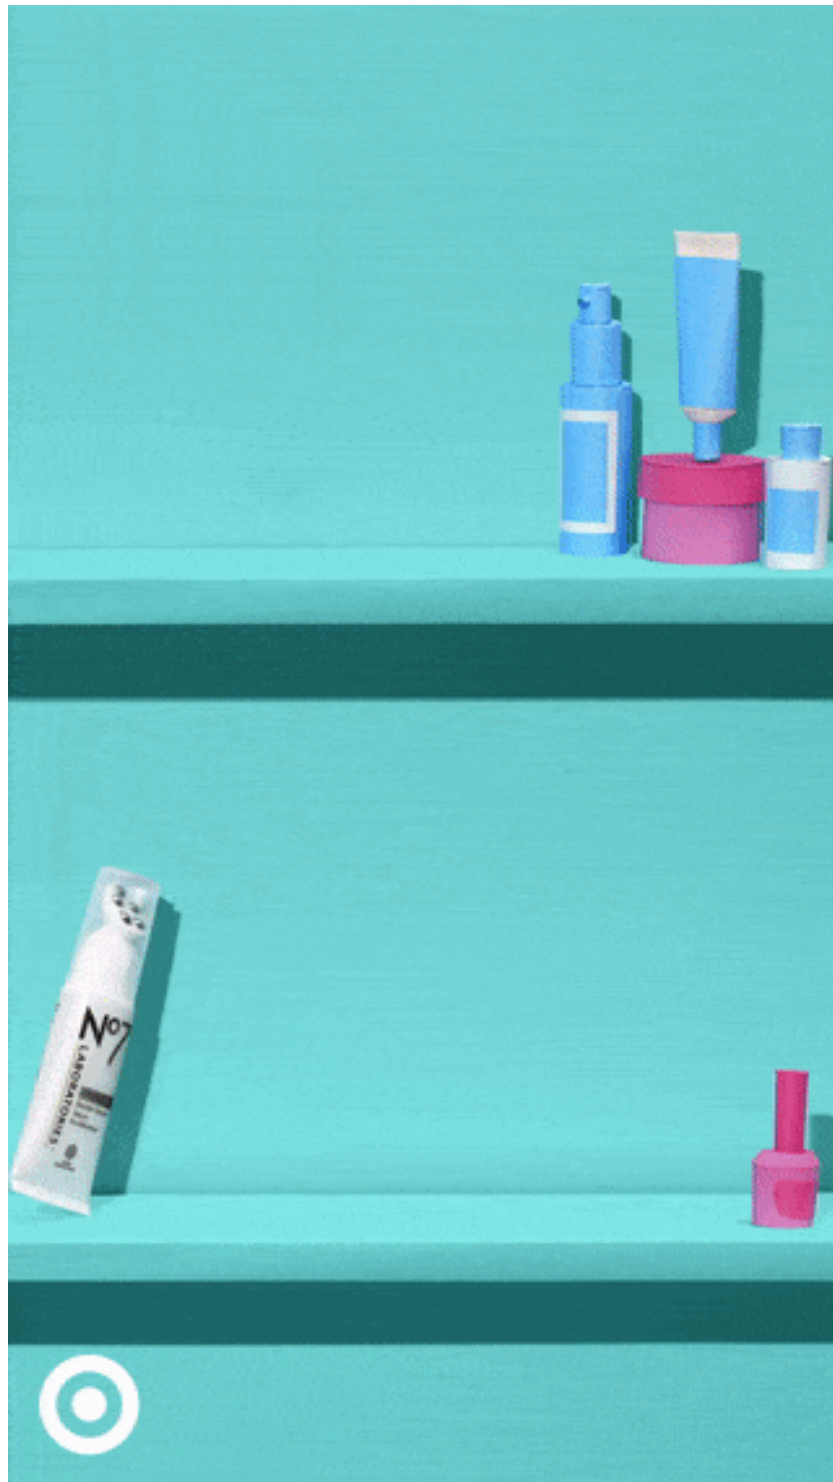

Art Department

Eloise Corr Danch

www.art-dept.com