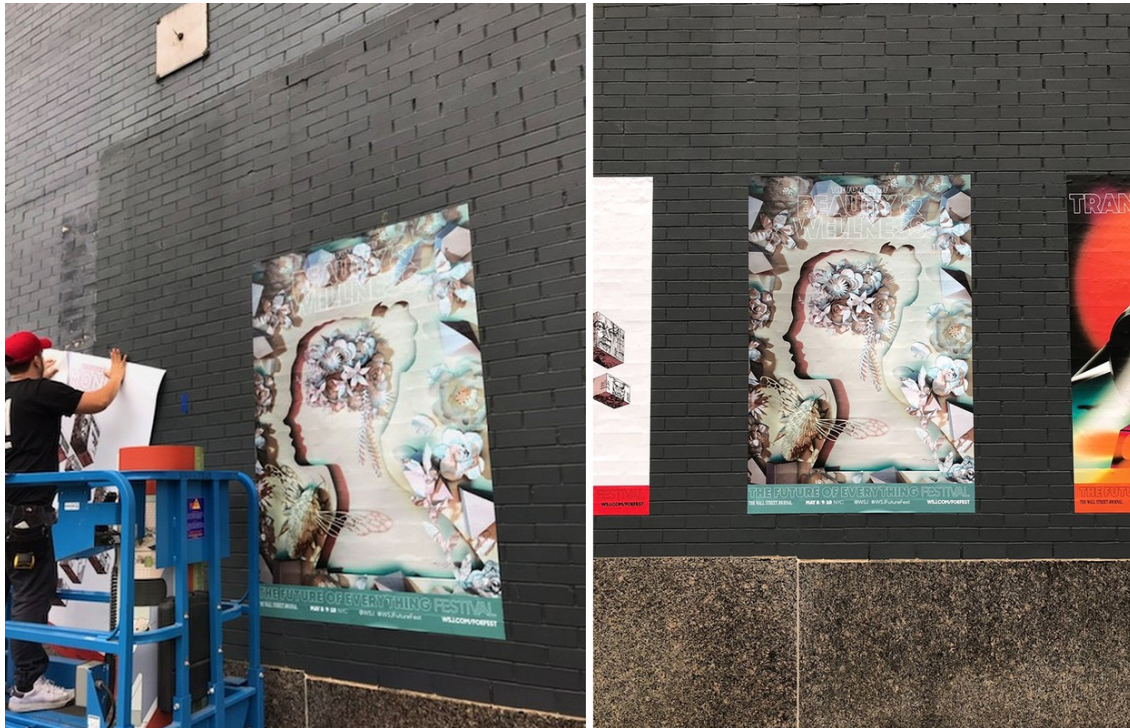

Art Department

Eloise Corr Danch

www.art-dept.com