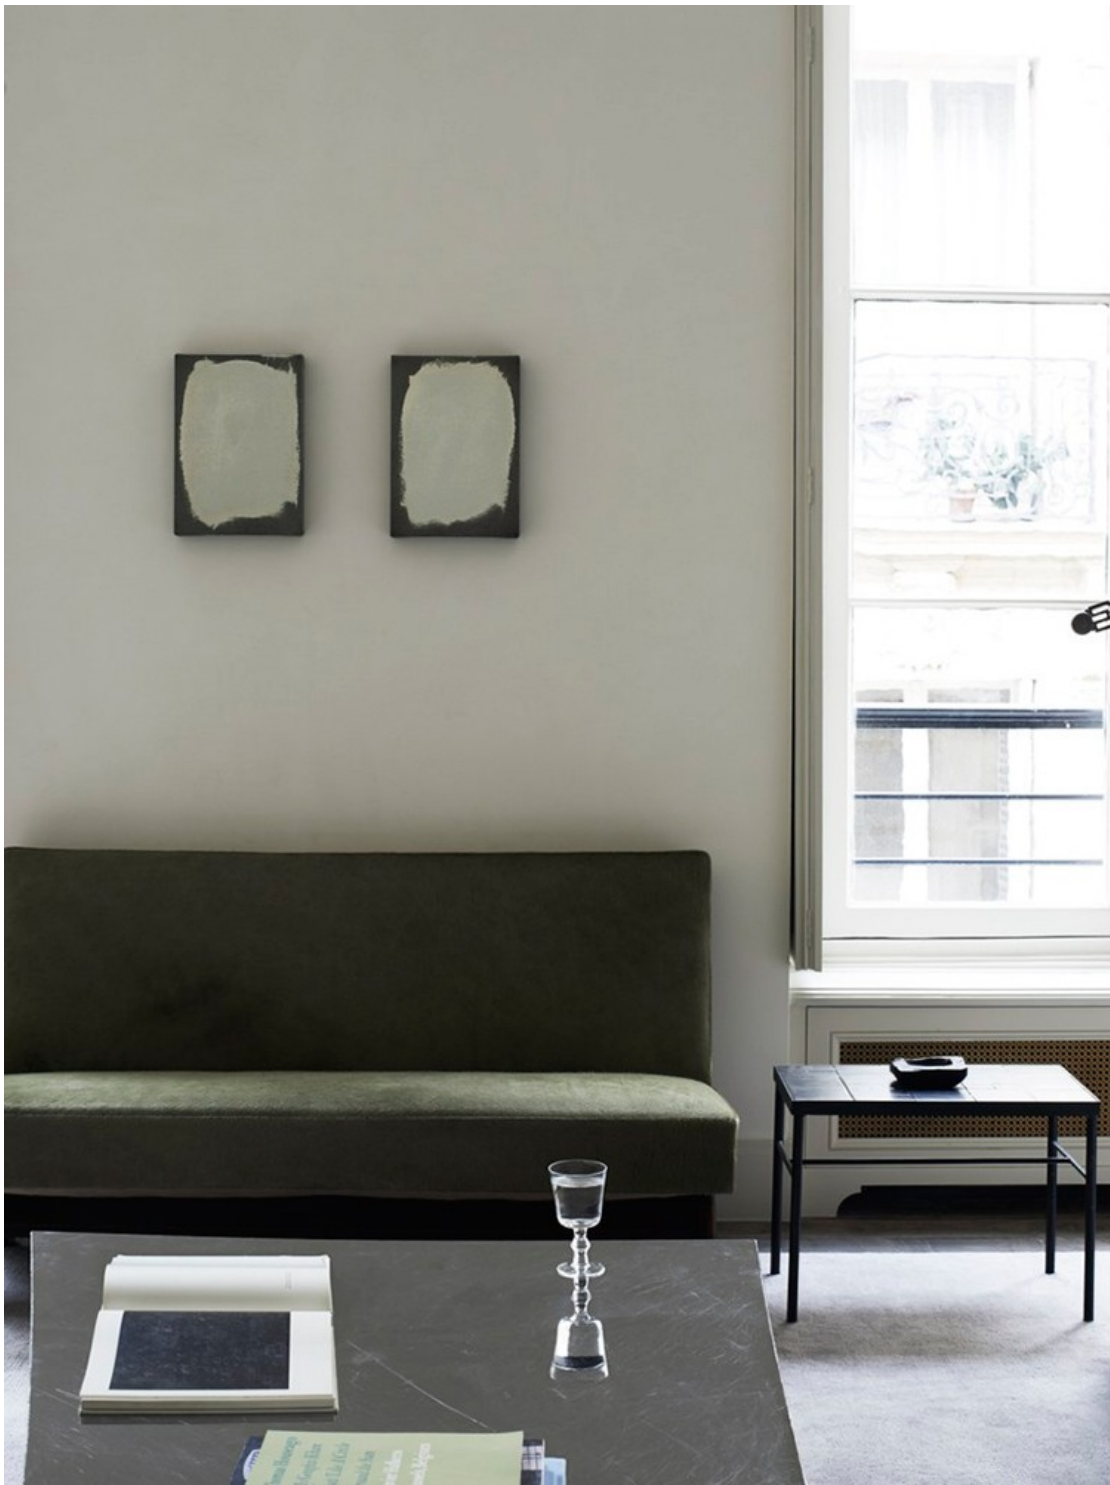

Art Department

HILARY ROBERTSON

monochrome home

elegant interiors in black and white

photography by Pia Ulin

Hilary Robertson

www.art-dept.com

Art Department