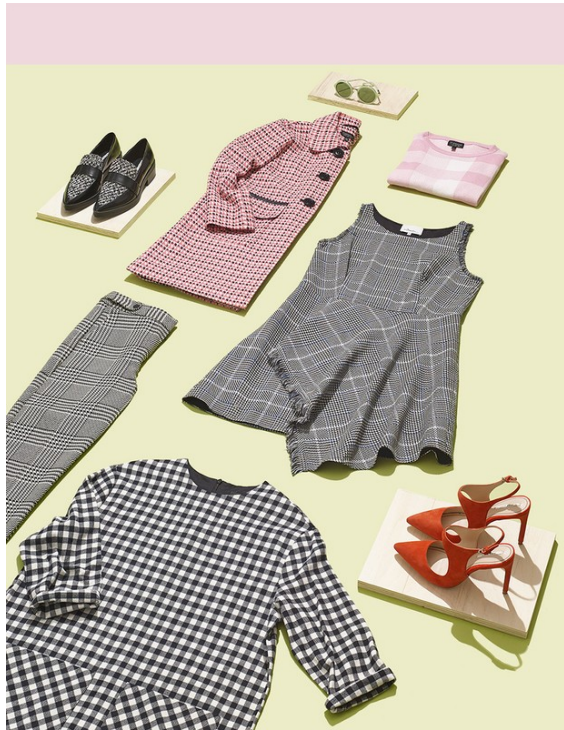

Art Department

Jenny Wichman

www.art-dept.com