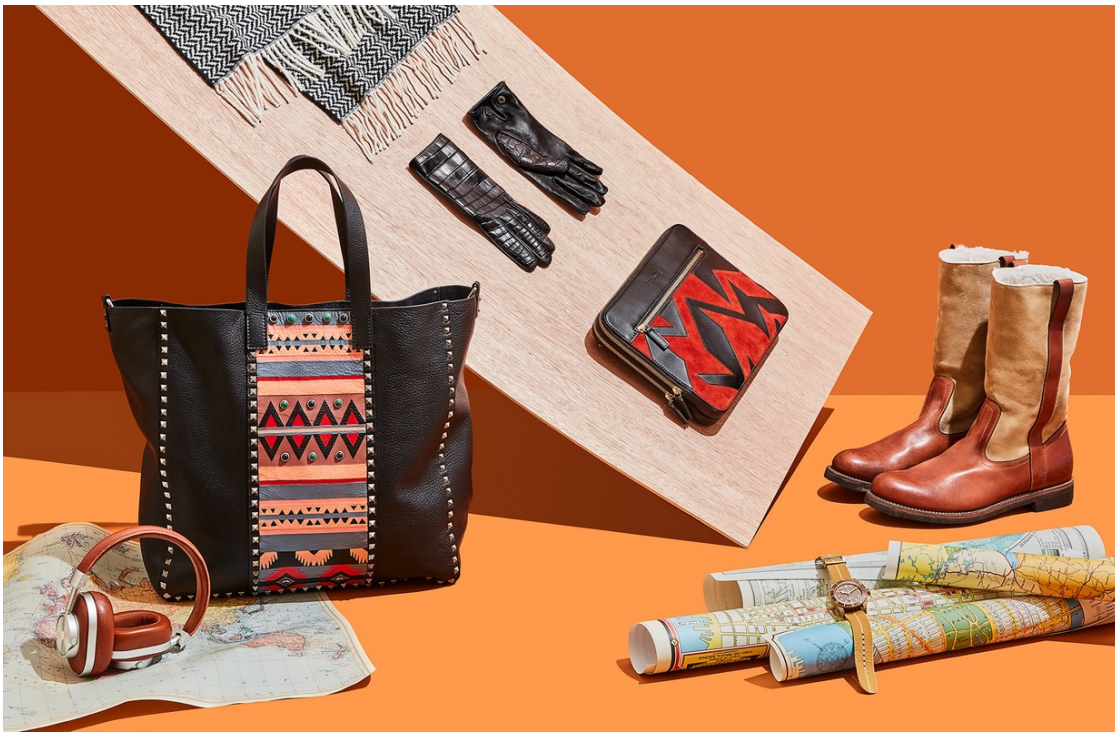

Art Department

Jenny Wichman

www.art-dept.com