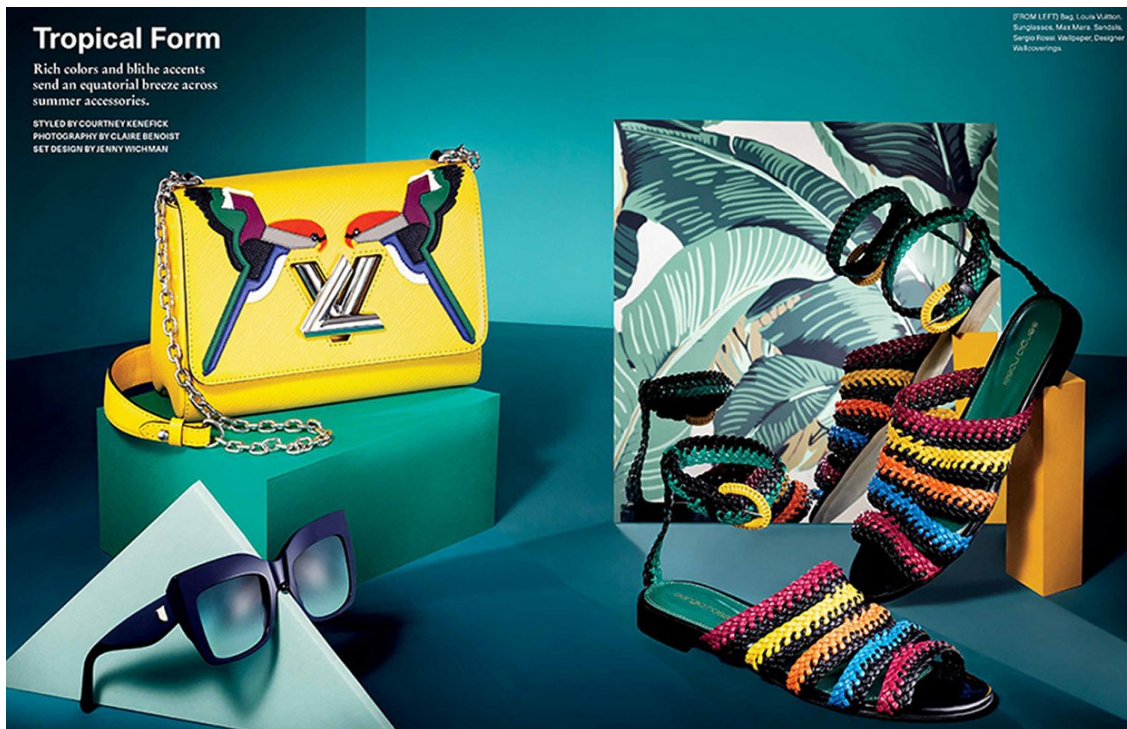

Art Department

Tropical Form

Rich colors and blithe accents send an equatorial breeze across summer accessories.

Jenny Wichman

www.art-dept.com