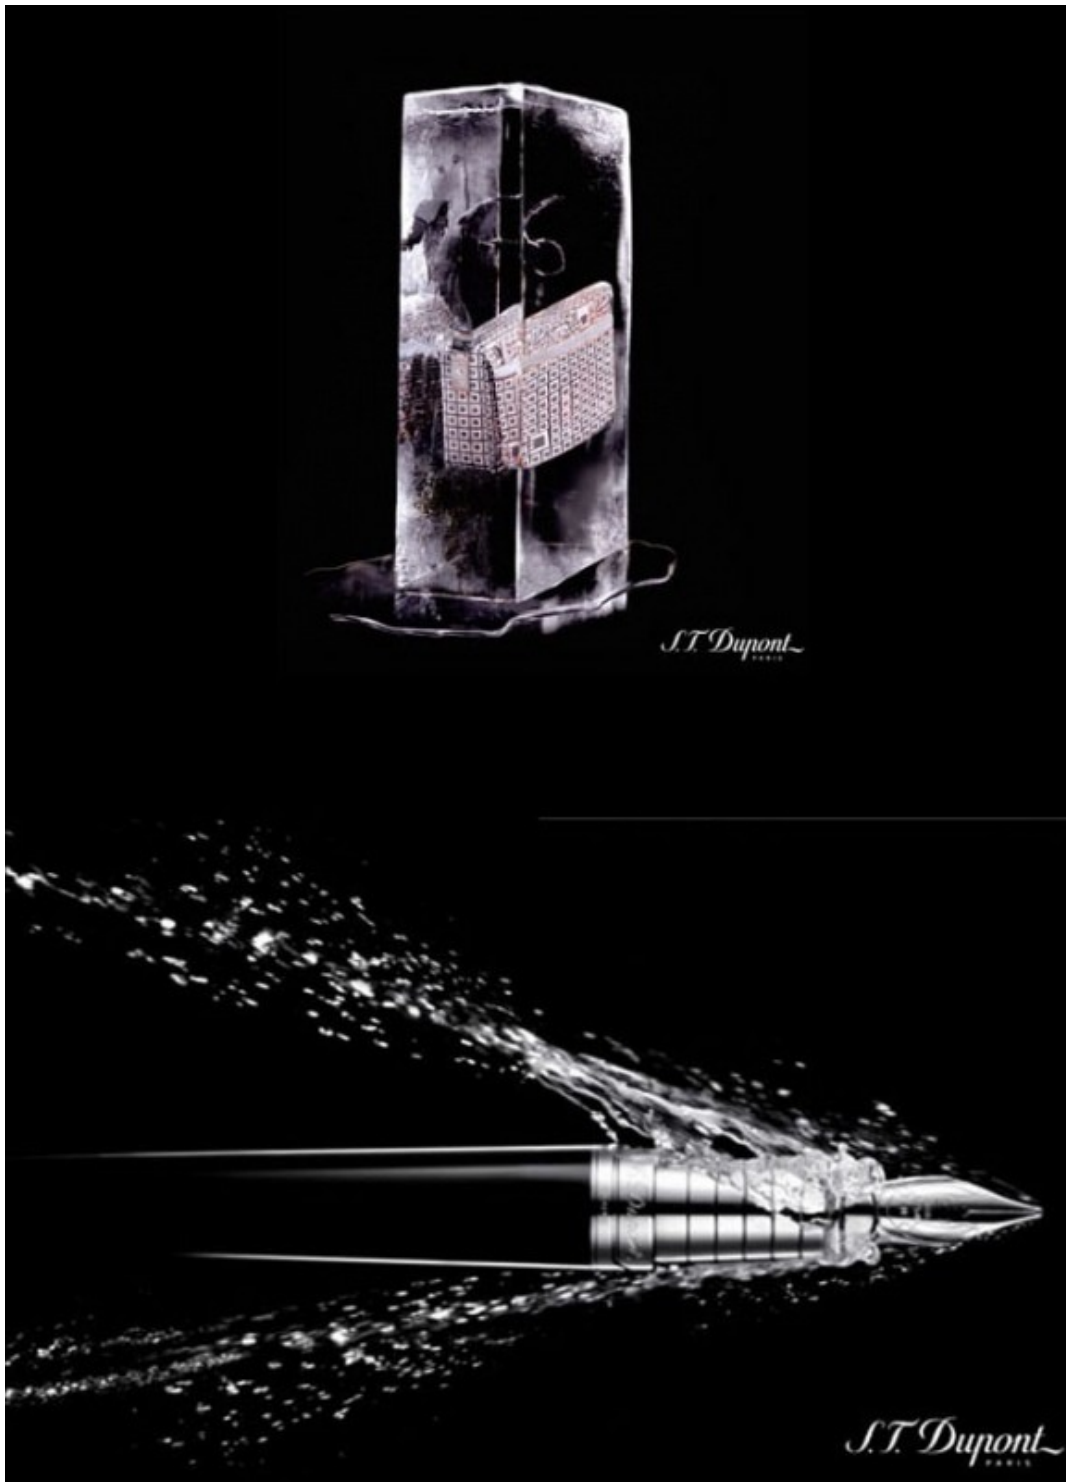

Art Department

Jocelyne Beaudoin

www.art-dept.com