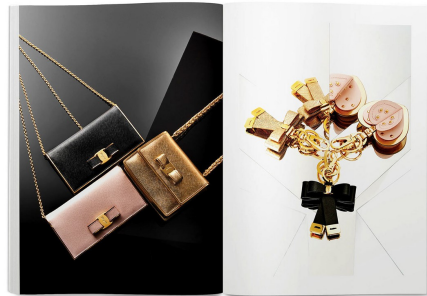

Art Department

Precious Metal