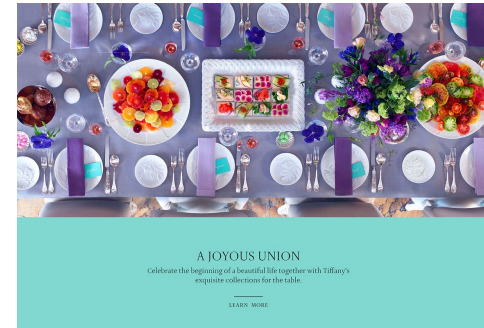

Art Department

*"Beautiful design
makes a
beautiful life."*
founder Charles Lewis Tiffany