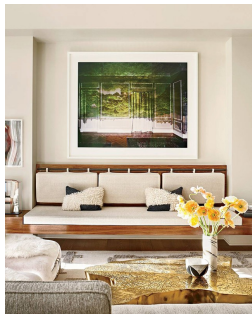

Lili Abir Regen

www.art-dept.com