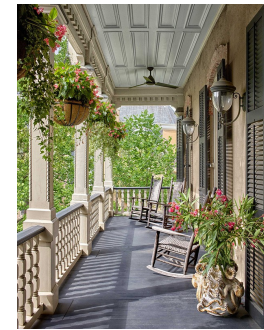

Art Department

Lili Abir Regen

www.art-dept.com