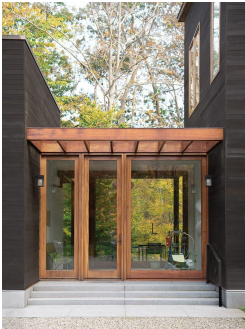

Art Department

Lili Abir Regen

www.art-dept.com