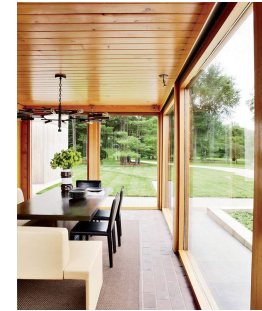

Art Department

Lili Abir Regen

www.art-dept.com