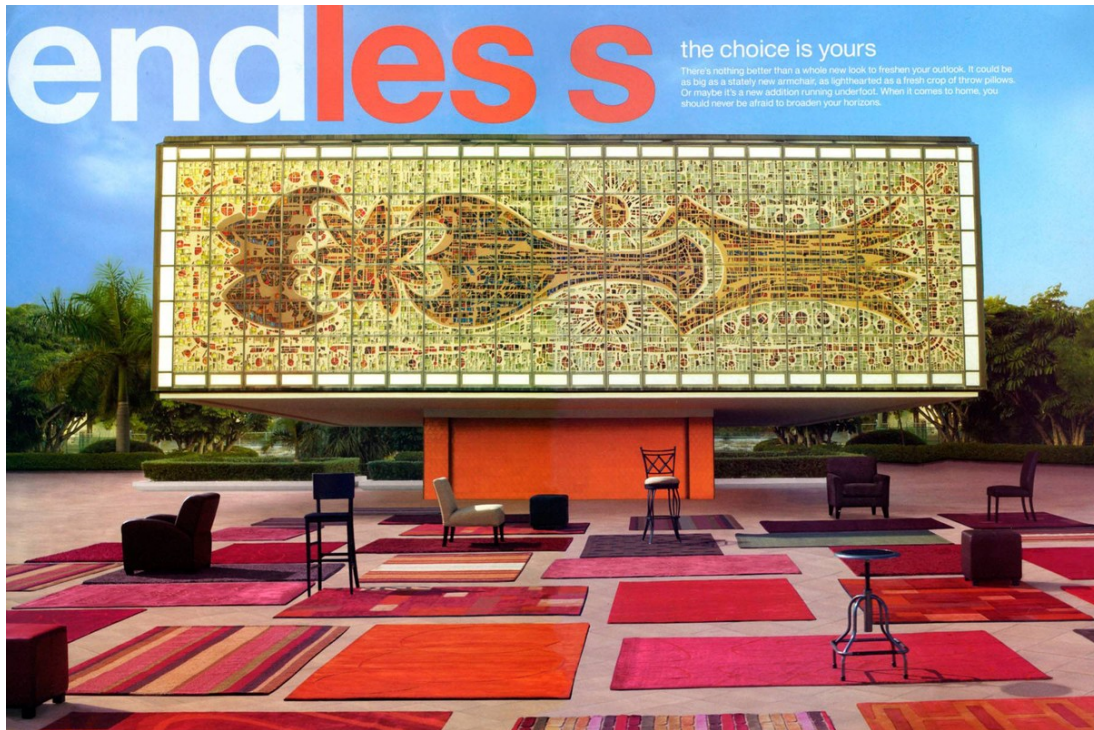

Art Department

Lili Abir Regen

www.art-dept.com