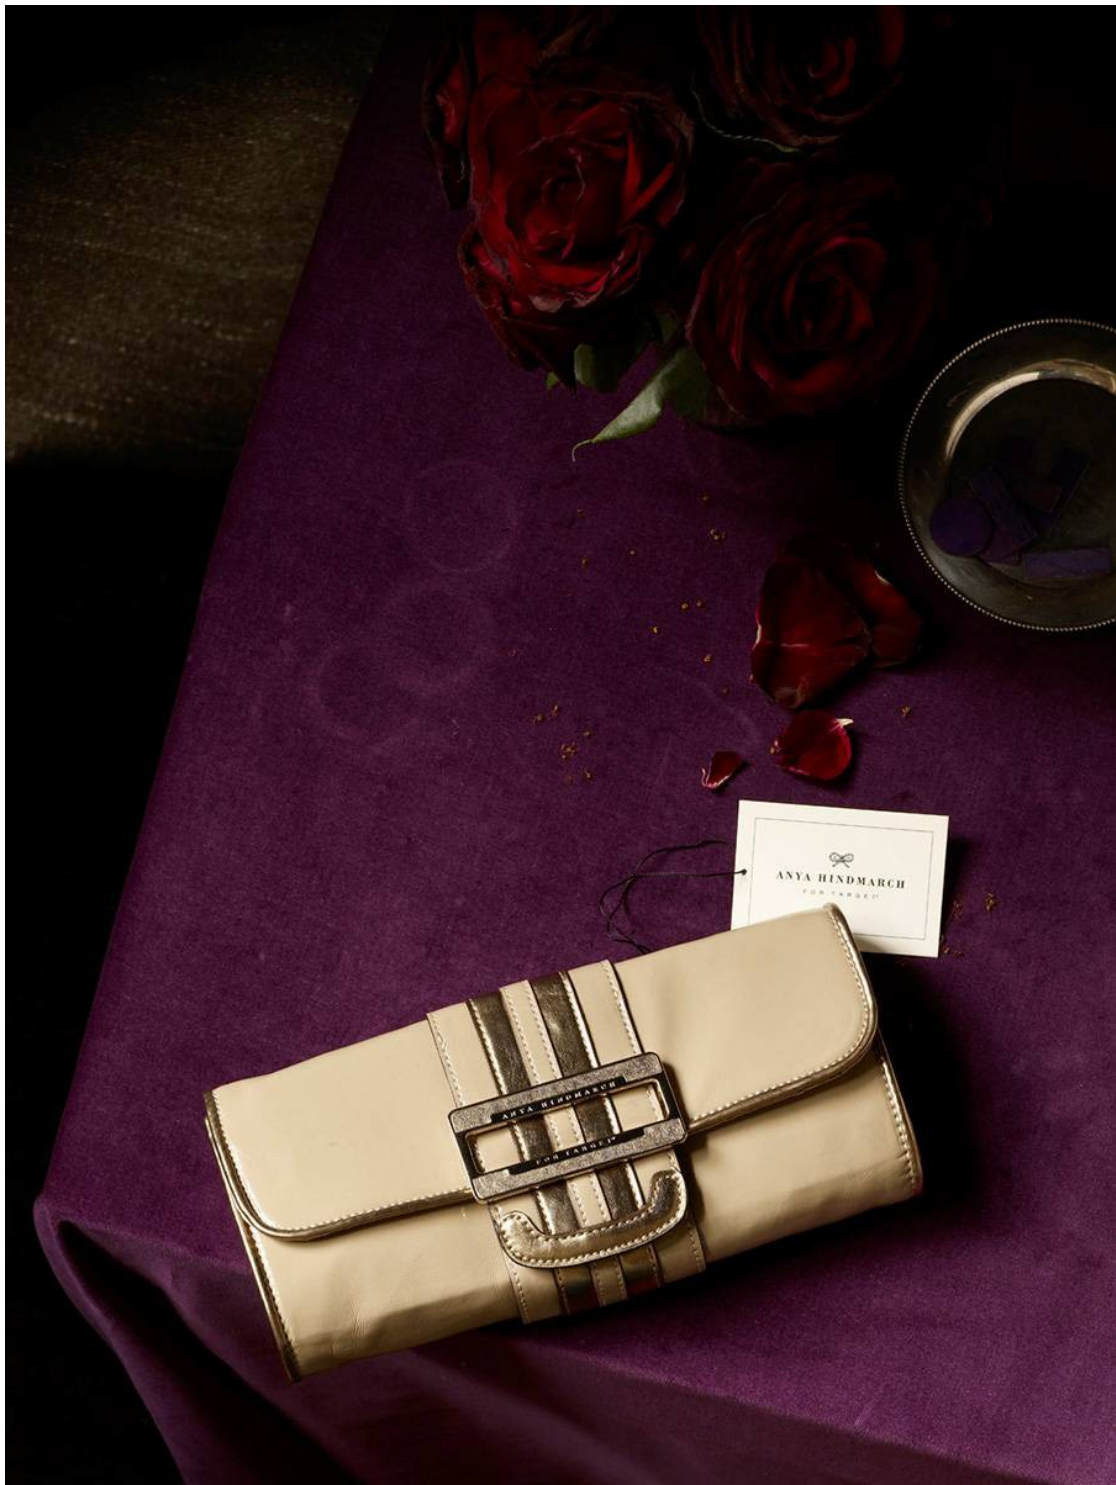

Art Department

Lili Abir Regen

www.art-dept.com