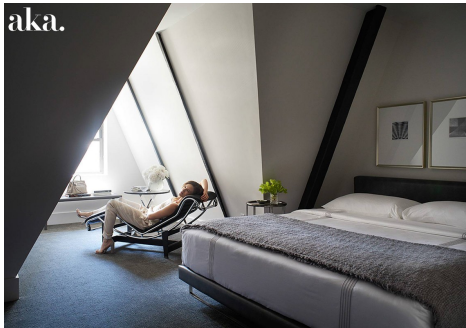

Art Department

Lili Abir Regen

www.art-dept.com