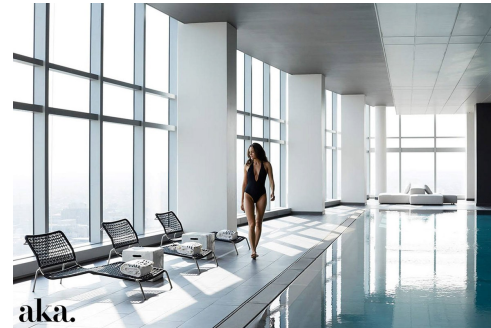

Art Department

Lili Abir Regen

www.art-dept.com