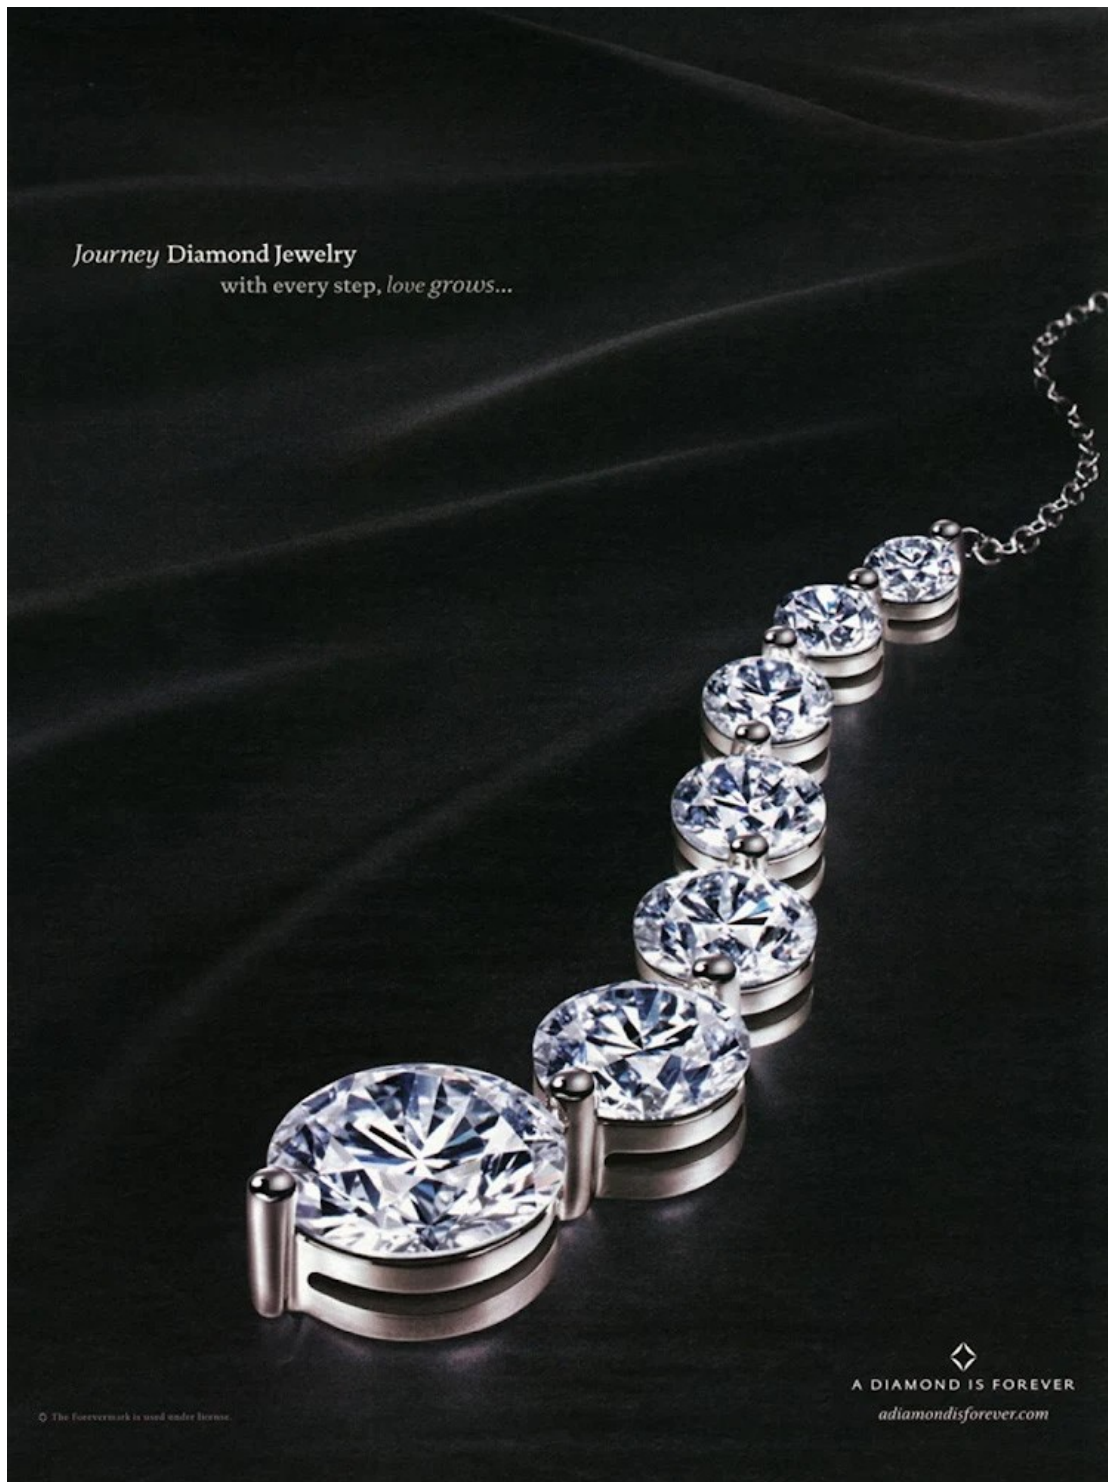

Art Department

Linda Keil

www.art-dept.com