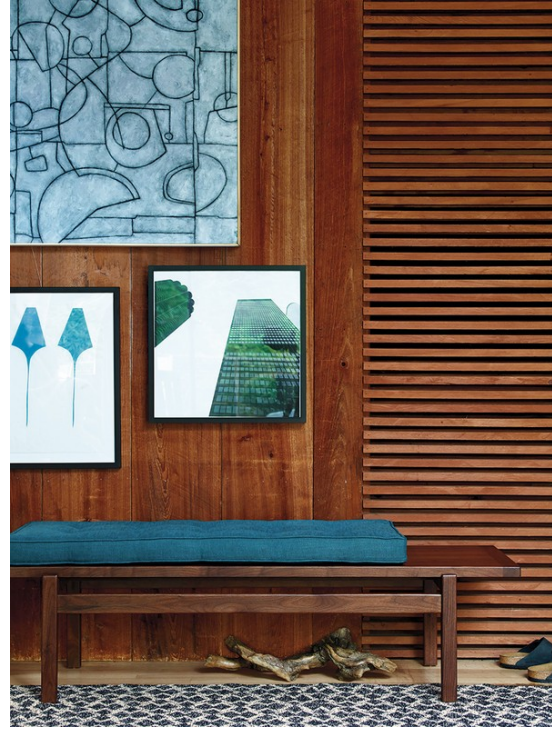

Art Department

Marcus Hay

www.art-dept.com