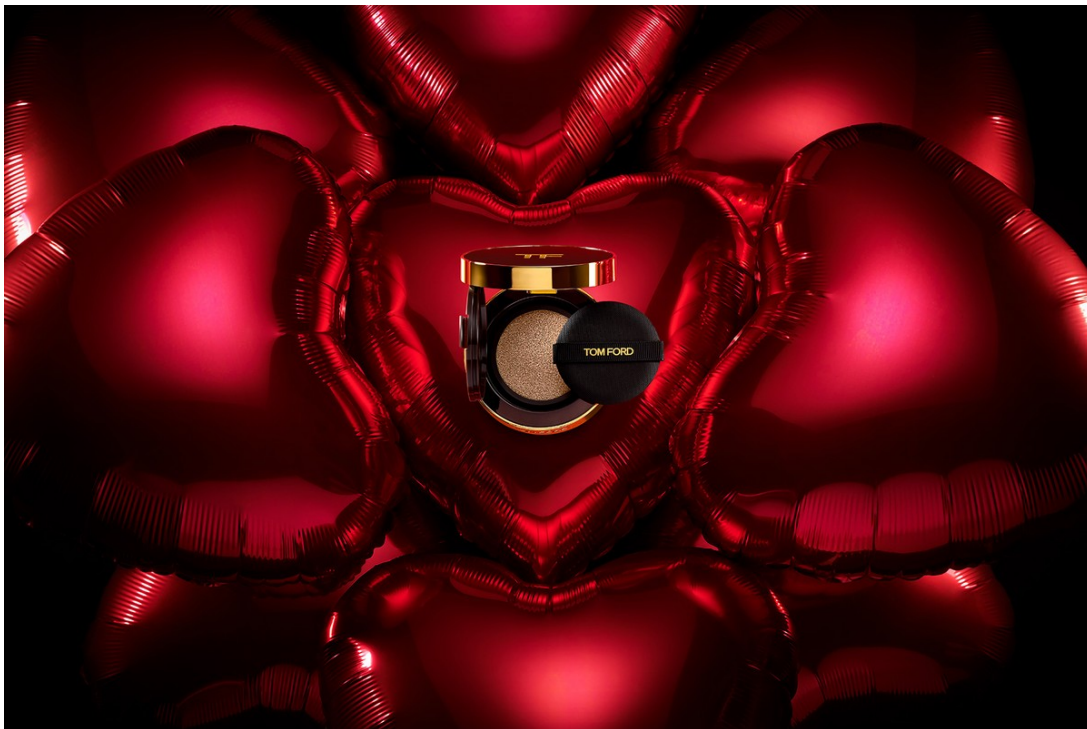

Art Department

Michele Faro

www.art-dept.com