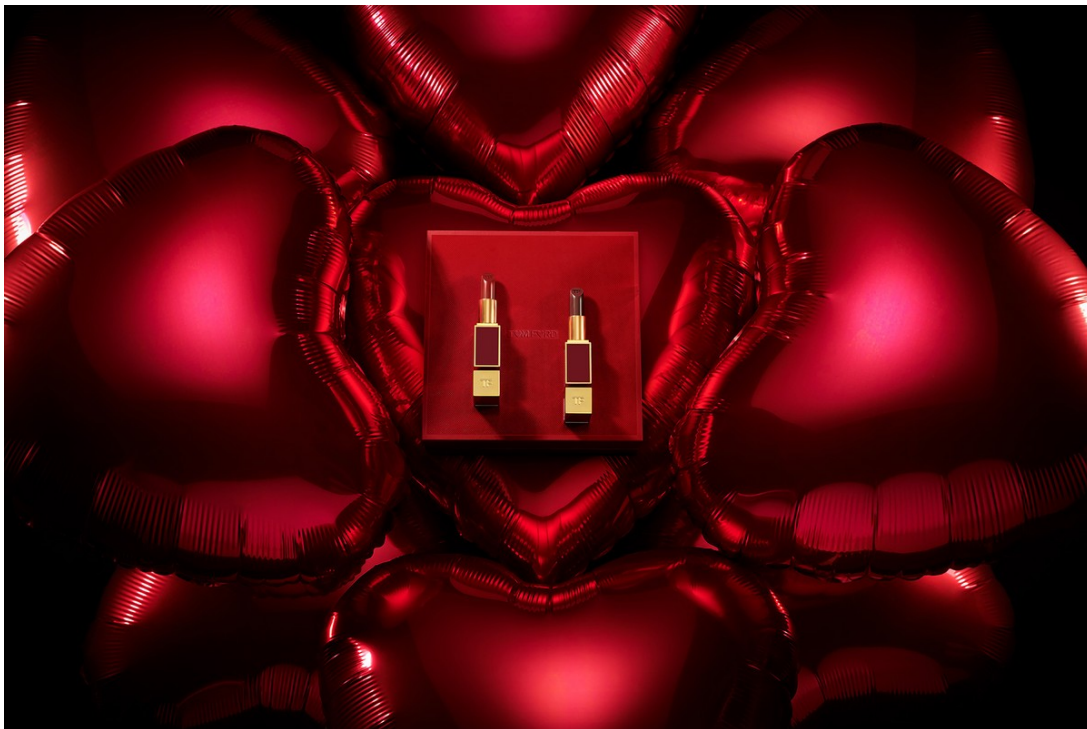

Art Department

Michele Faro

www.art-dept.com