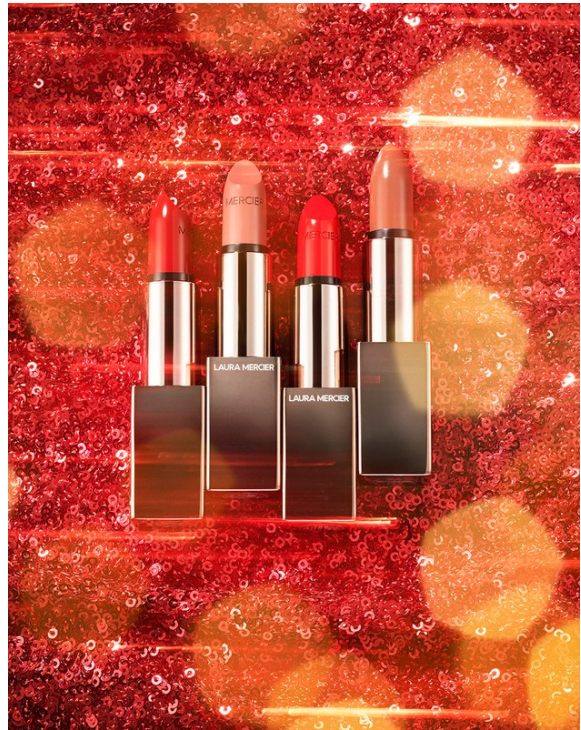

Art Department

Michele Faro

www.art-dept.com