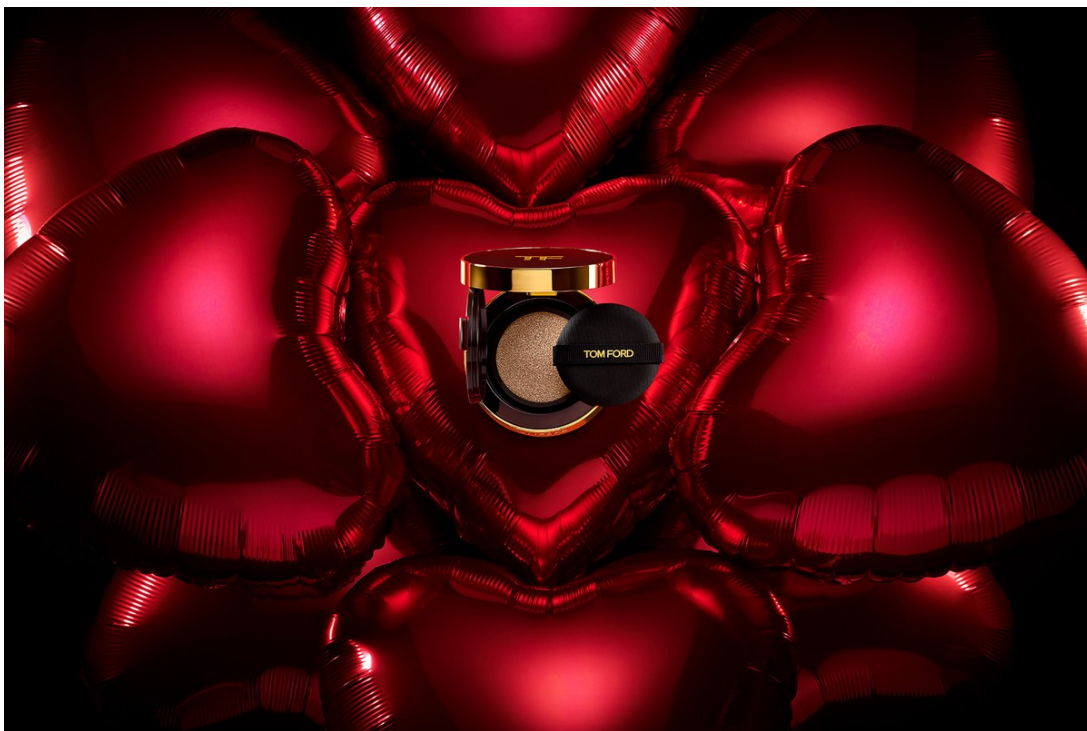

Art Department

Michele Faro

www.art-dept.com