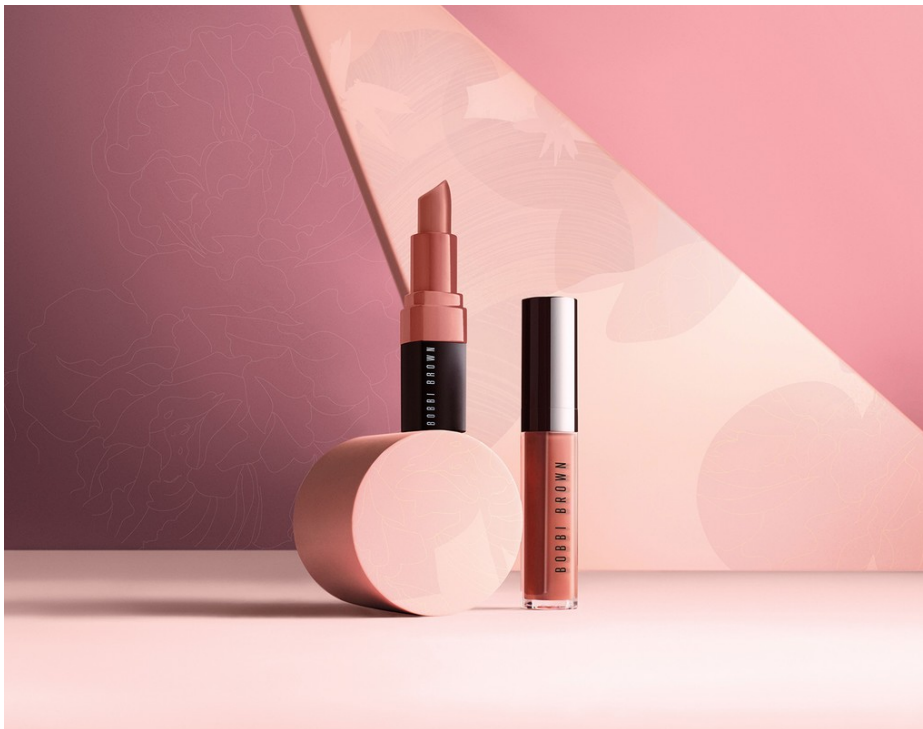

Art Department

Michele Faro

www.art-dept.com