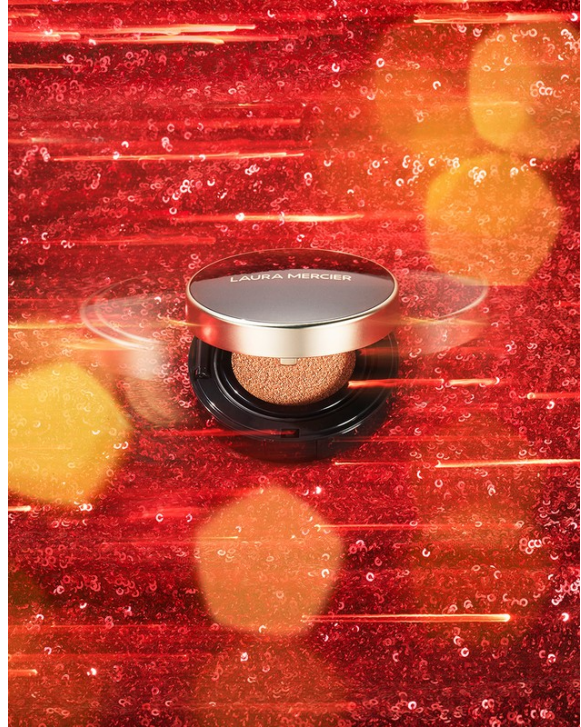

Art Department

Michele Faro

www.art-dept.com