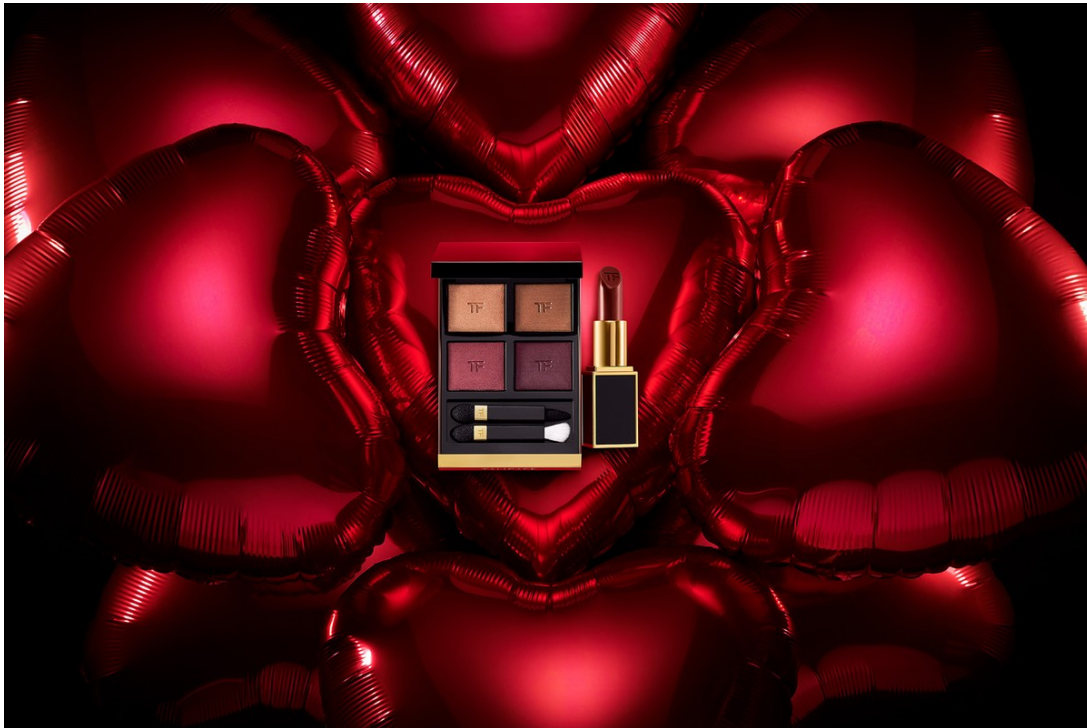

Art Department

Michele Faro

www.art-dept.com