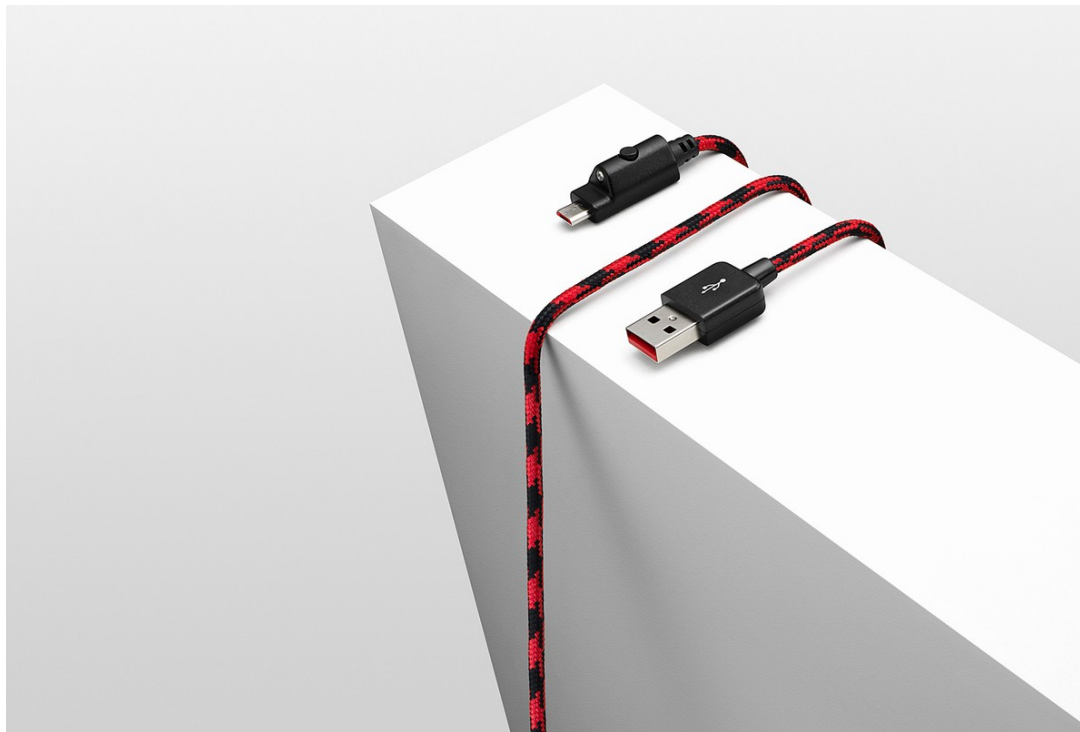

Art Department

Michele Faro

www.art-dept.com