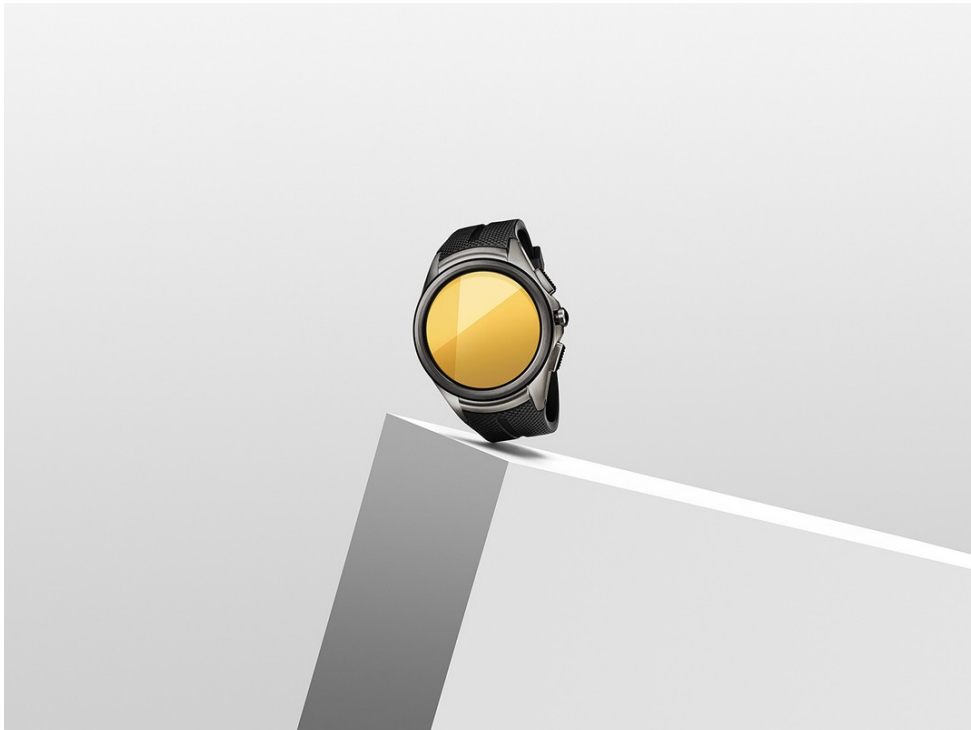

Art Department

Michele Faro

www.art-dept.com