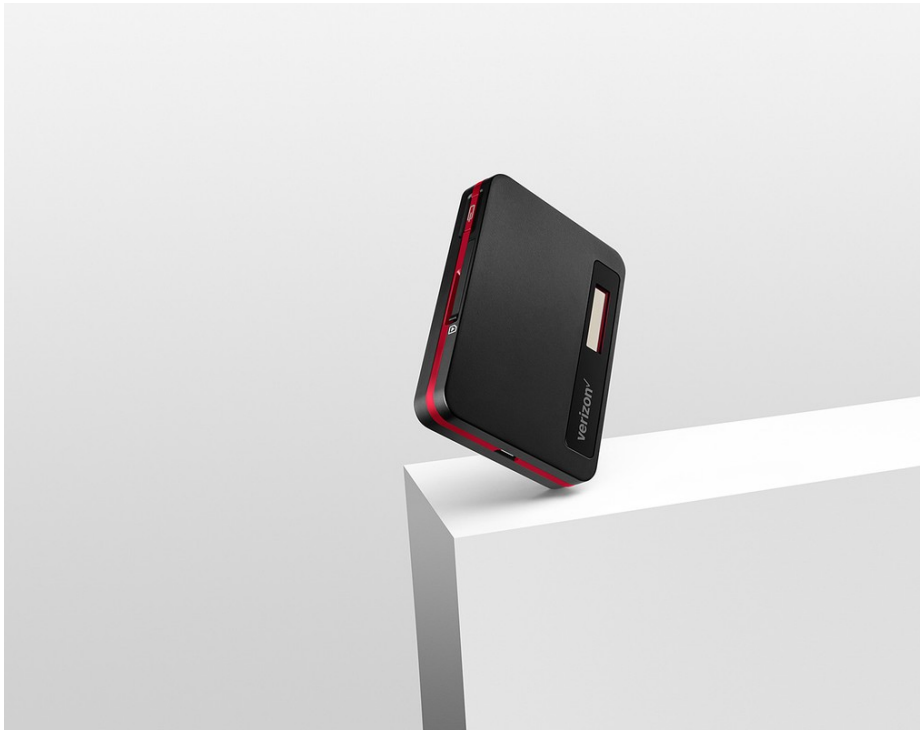

Art Department

Michele Faro

www.art-dept.com