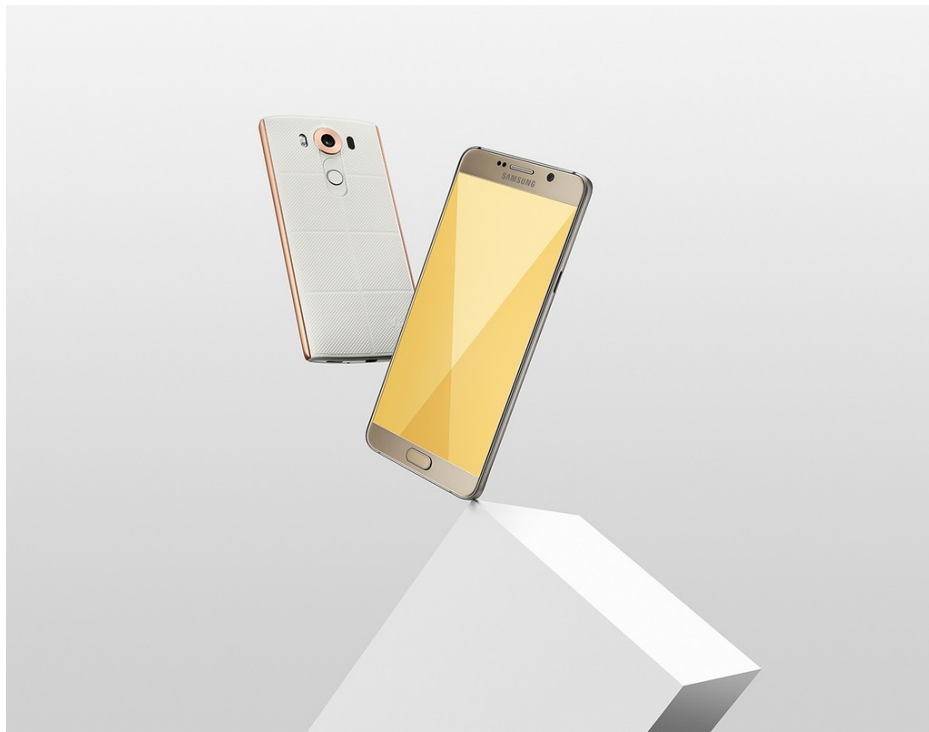

Art Department

Michele Faro

www.art-dept.com