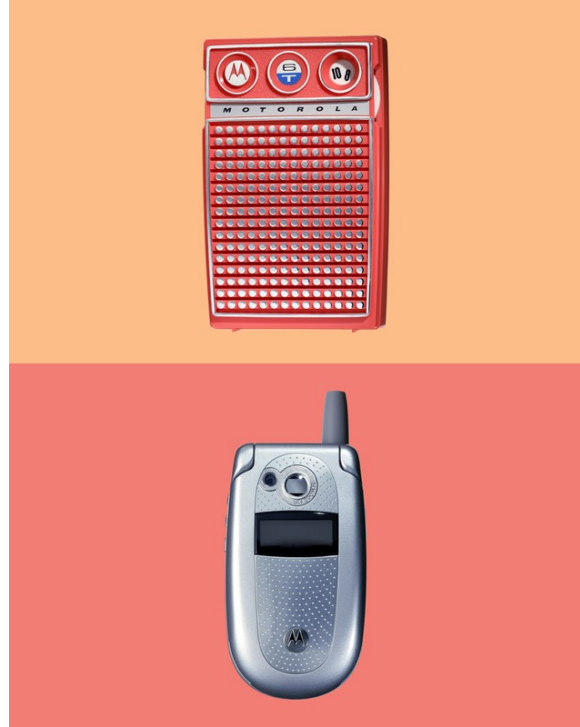

Art Department

Michele Faro

www.art-dept.com