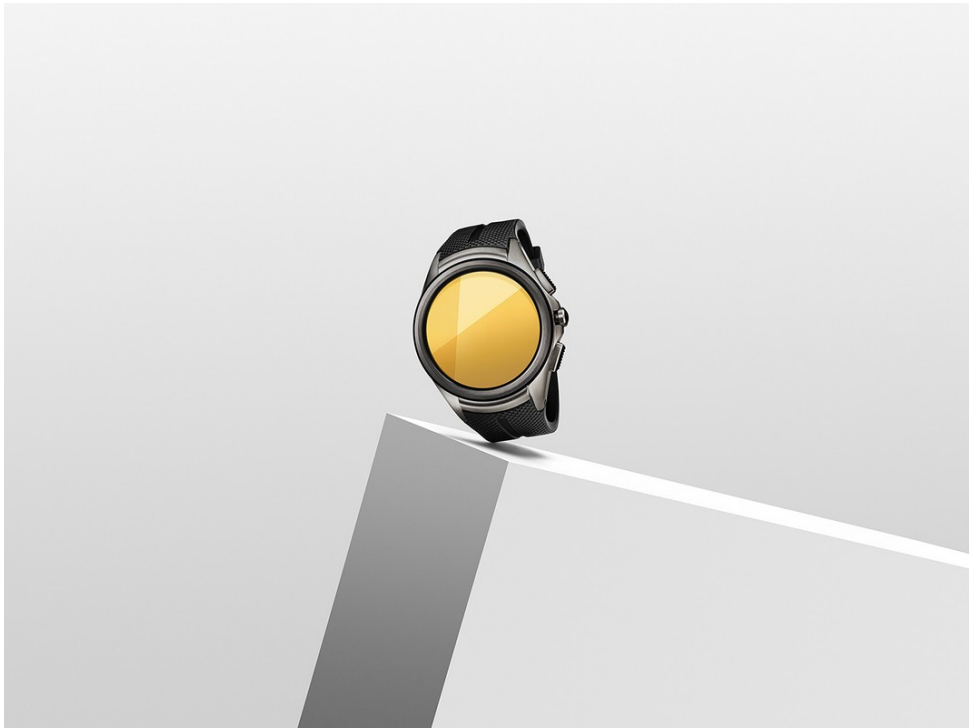

Art Department

Michele Faro

www.art-dept.com