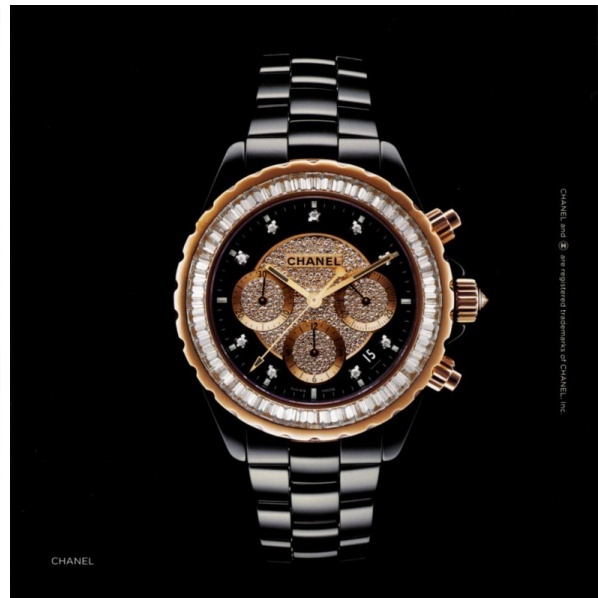

Art Department

Michele Faro