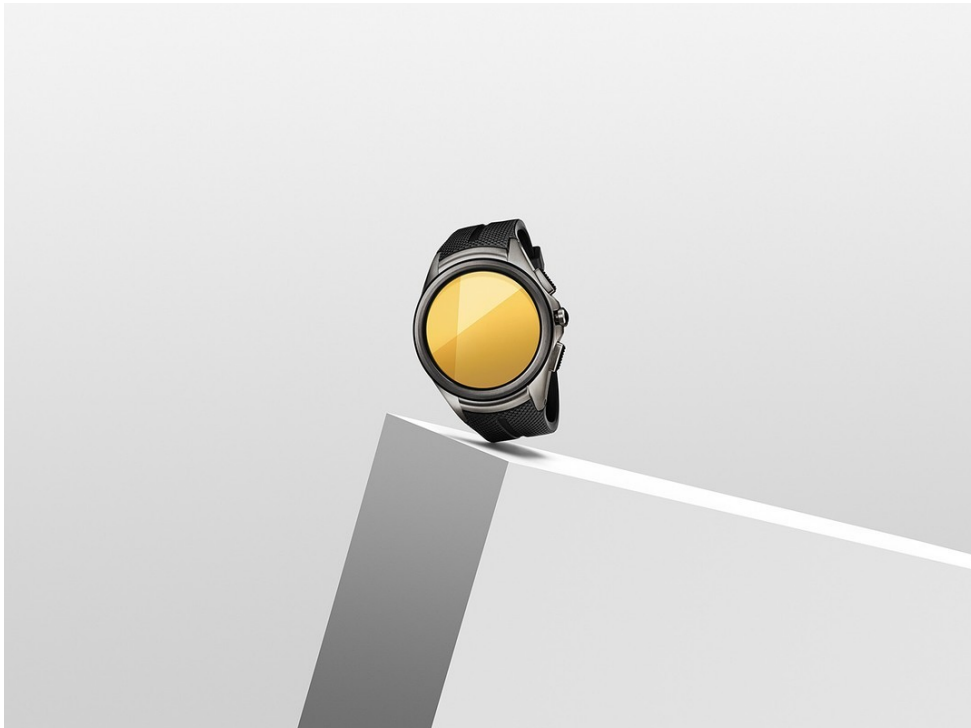

Art Department

Michele Faro

www.art-dept.com