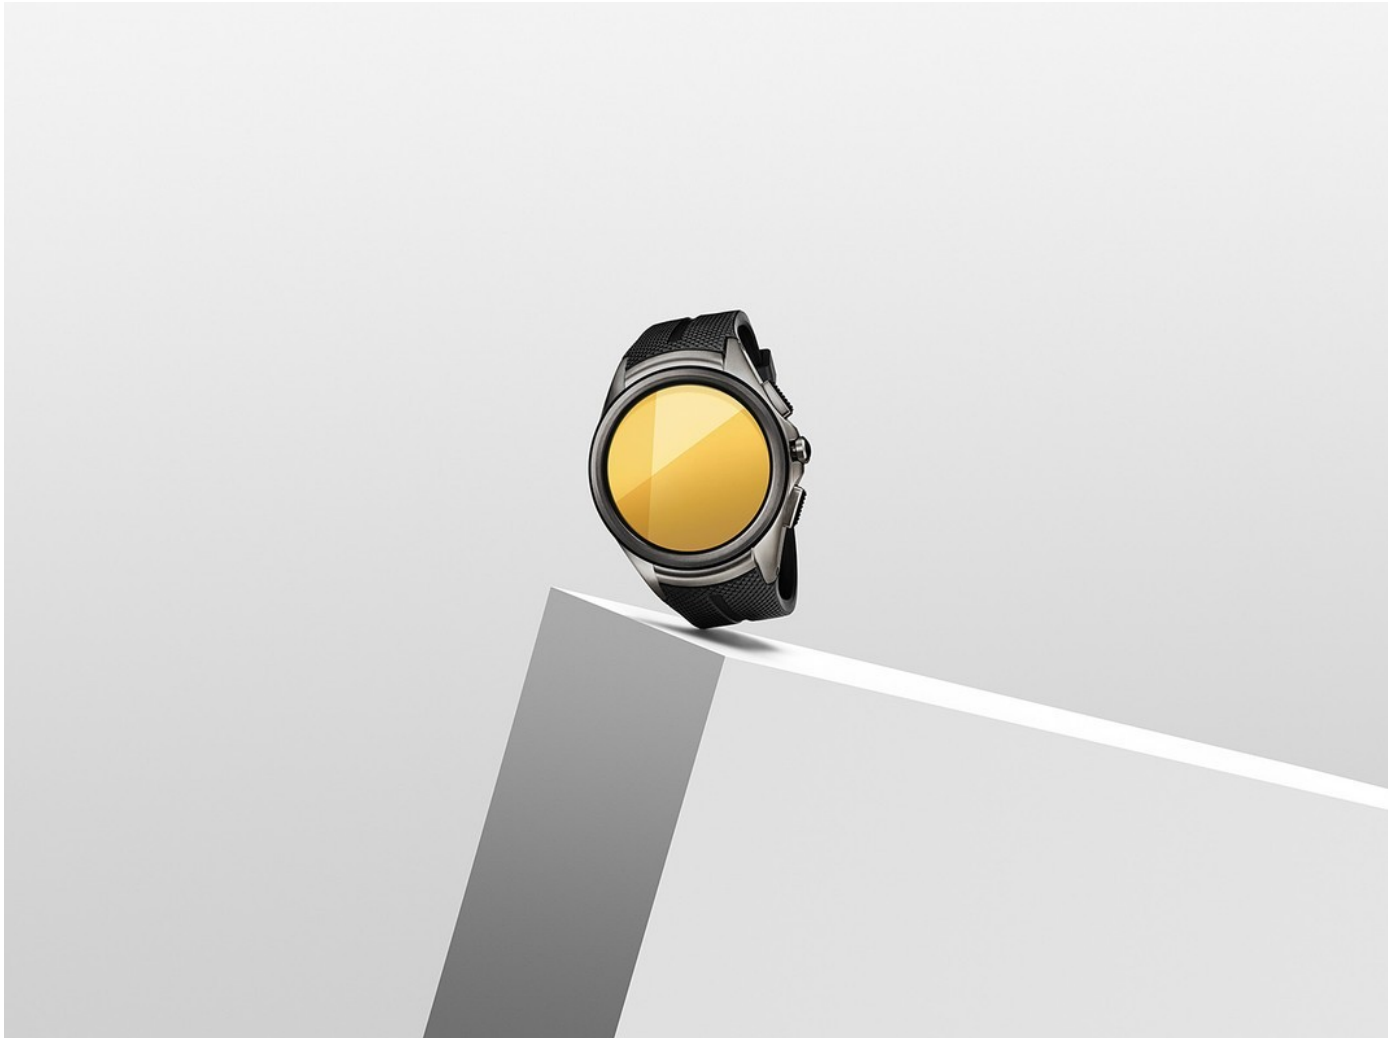

Art Department

Michele Faro

www.art-dept.com