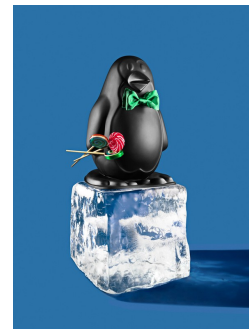

Art Department

Peter Tran

www.art-dept.com