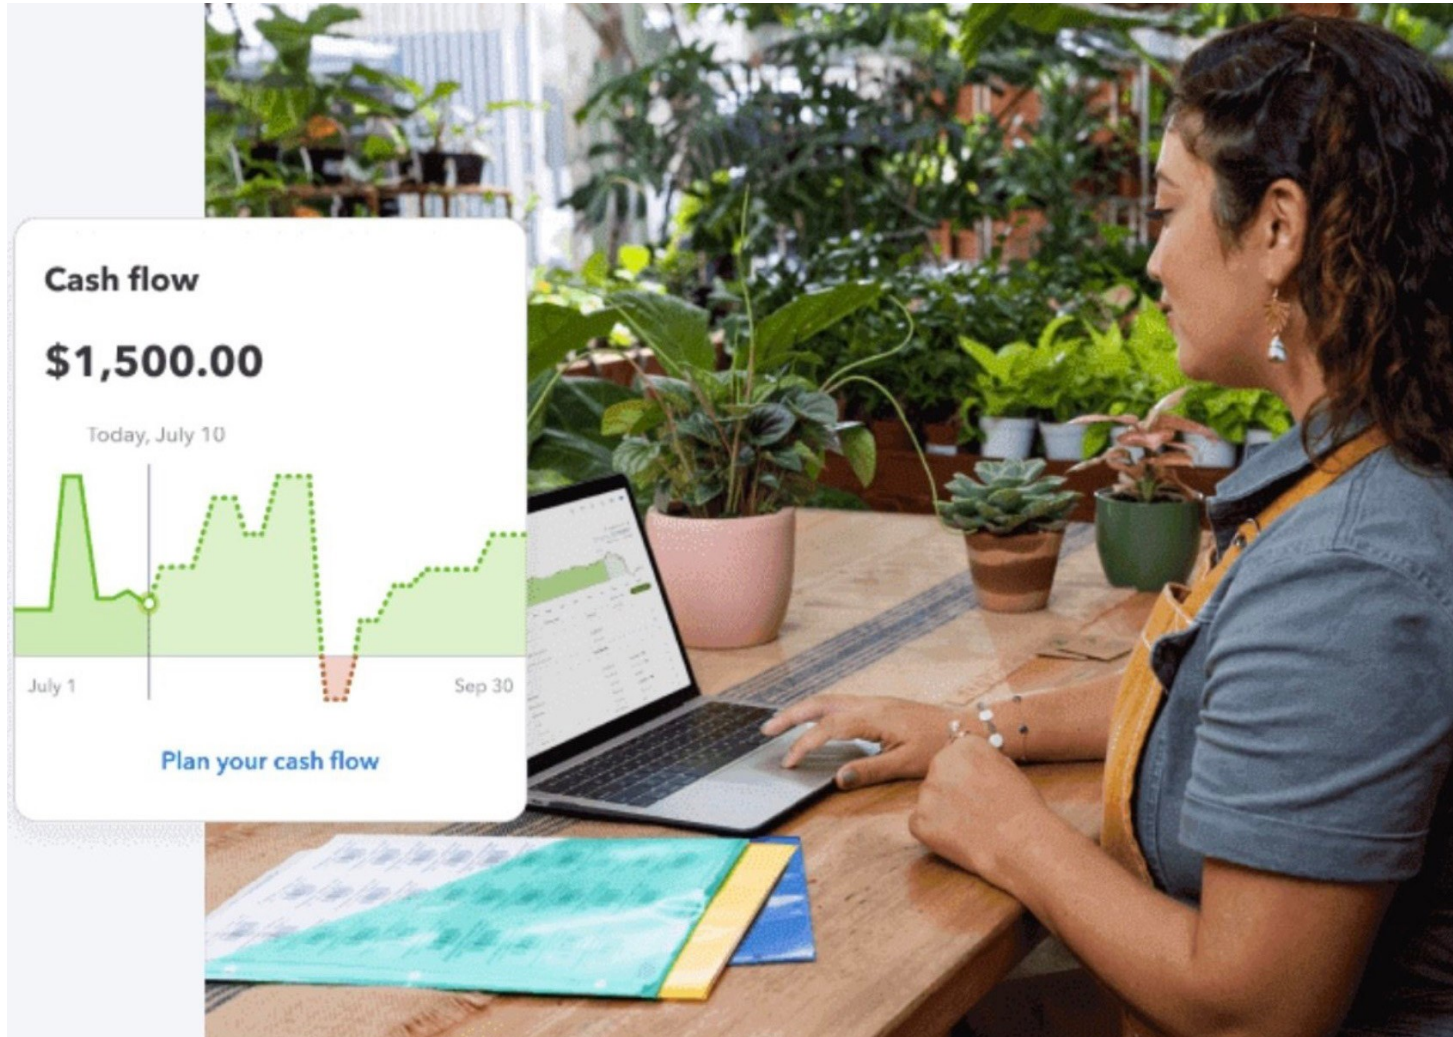

Art Department

Tam Reid

www.art-dept.com