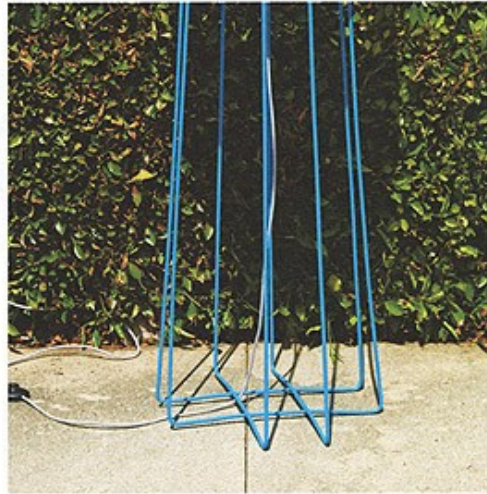

Art Department

DIPLOMAT SOFA IN STONE $1899, P1 SIDE TABLE $299, MIRROR MIRROR $699, PERIMETER LAMP IN BRIGHT BLUE $299

Tam Reid

www.art-dept.com