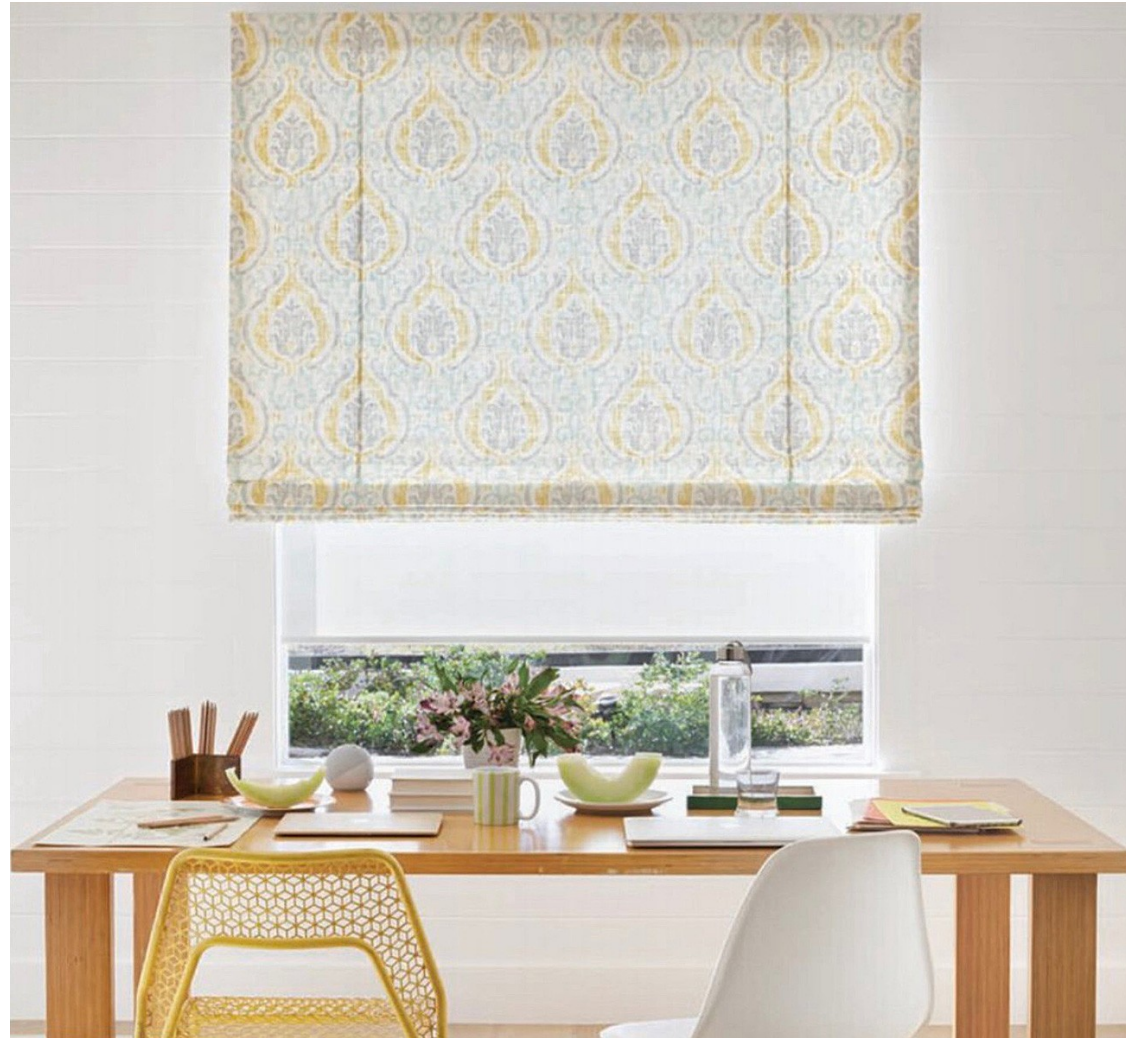

Art Department

Tam Reid

www.art-dept.com