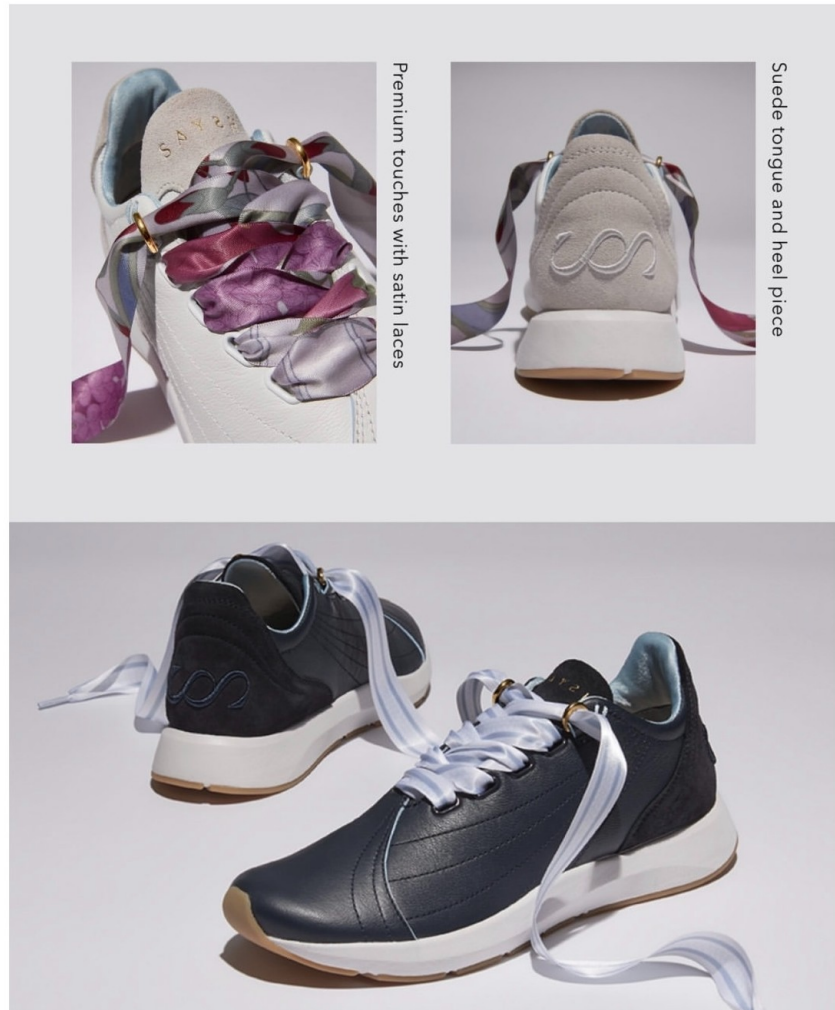

Art Department

Ana Monfort

www.art-dept.com