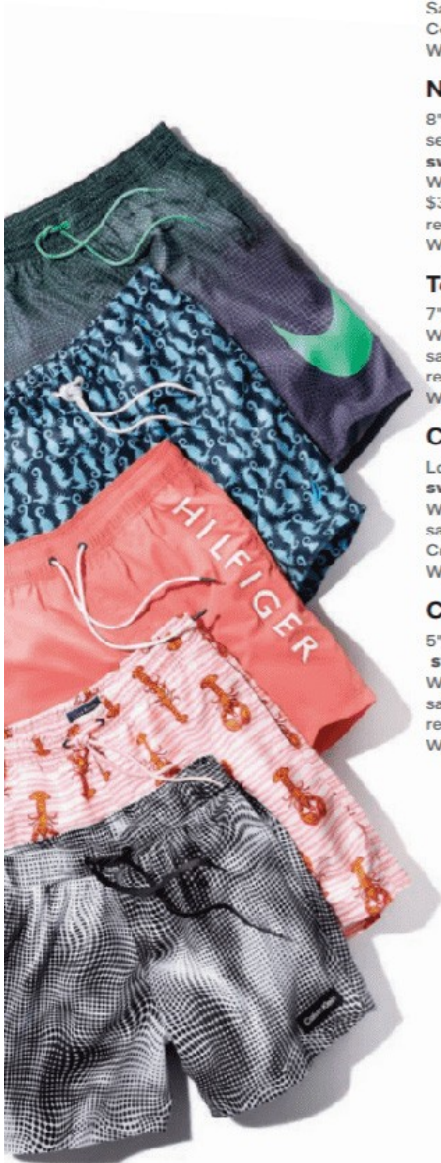

## Nike

9" grid swoosh print **swim trunks**.  
Sale \$48, reg. \$64.  
Coupon doesn't apply.  
WebID 15200447.