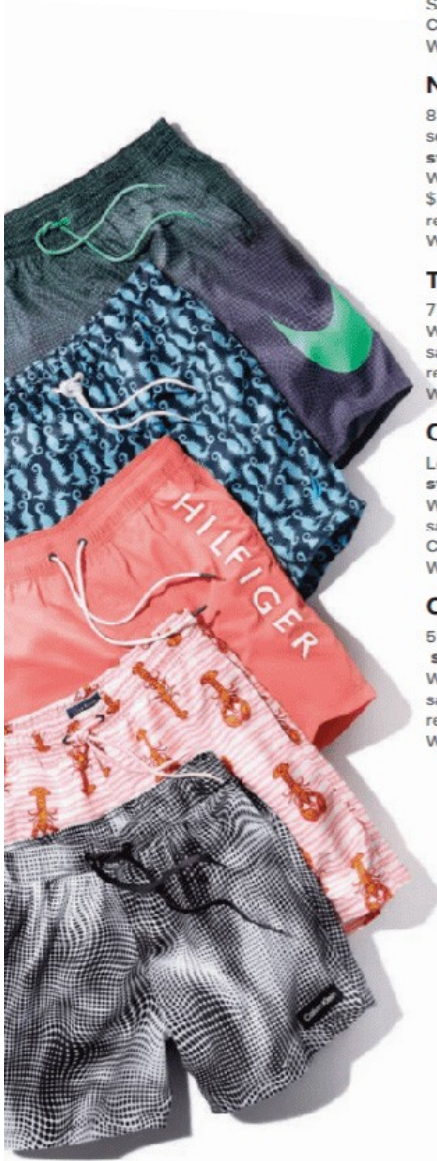

Nike

9" grid swoosh print **swim trunks**.
Sale \$48, reg. \$64.
Coupon doesn't apply.
WebID 15200447.

Nautica

8" quick dry seahorse-print **swim trunks**.
With coupon \$36.49, sale \$52.13, reg. \$69.50.
WebID 14593375.