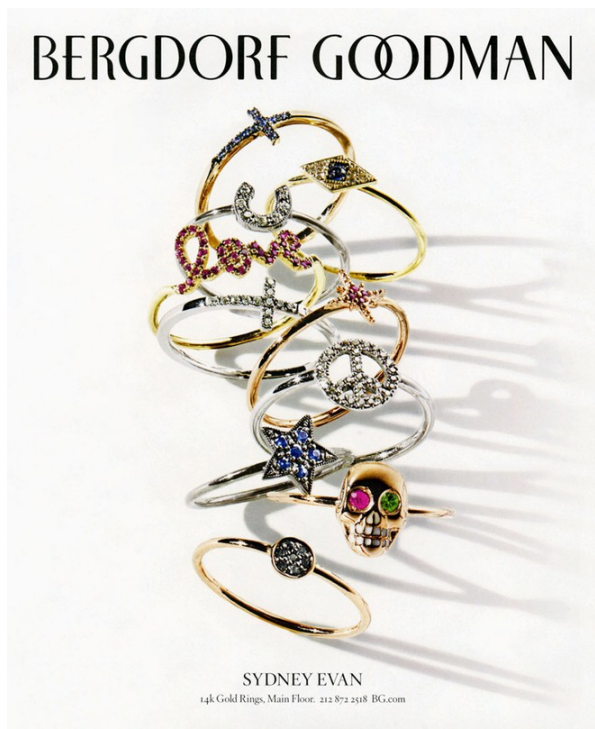

BERGDORF GOODMAN

SYDNEY EVAN

Peter Tran

www.art-dept.com