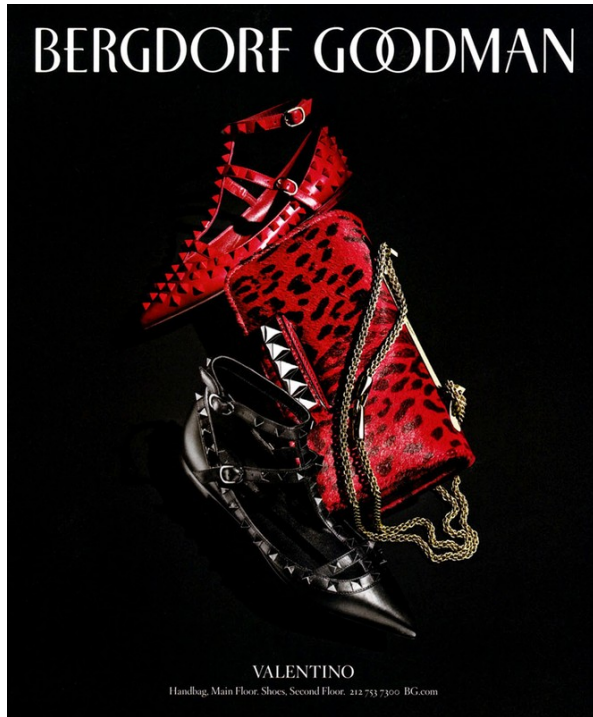

Art Department

Peter Tran

www.art-dept.com