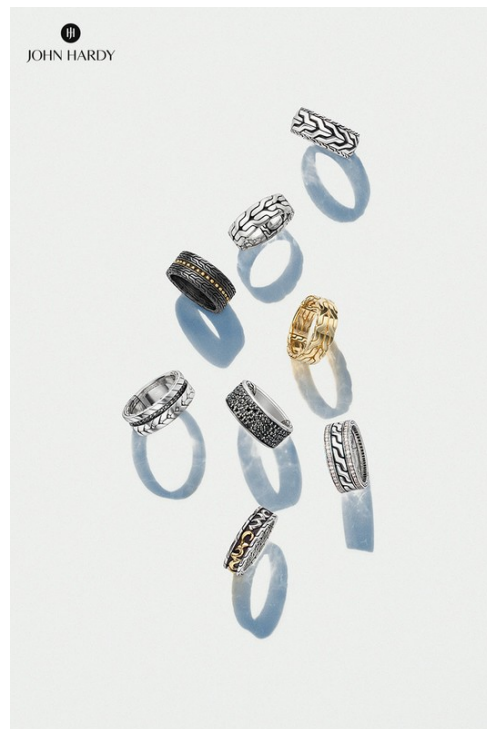

Art Department

Peter Tran

www.art-dept.com