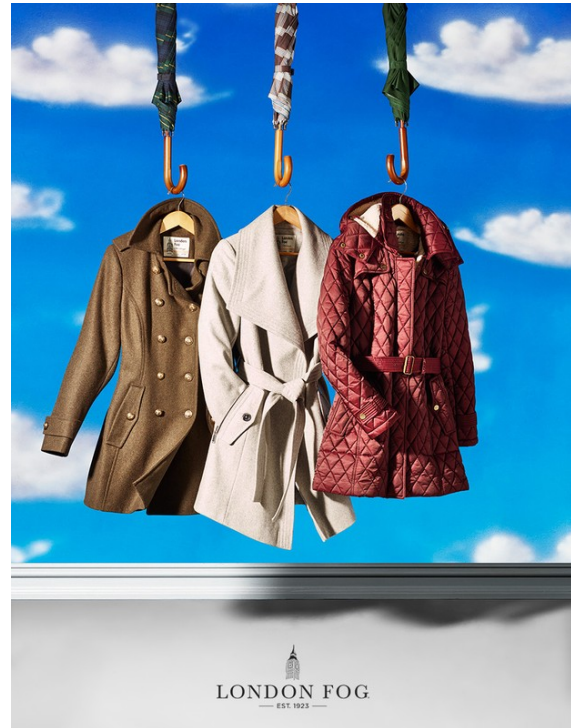

Art Department

Peter Tran

www.art-dept.com