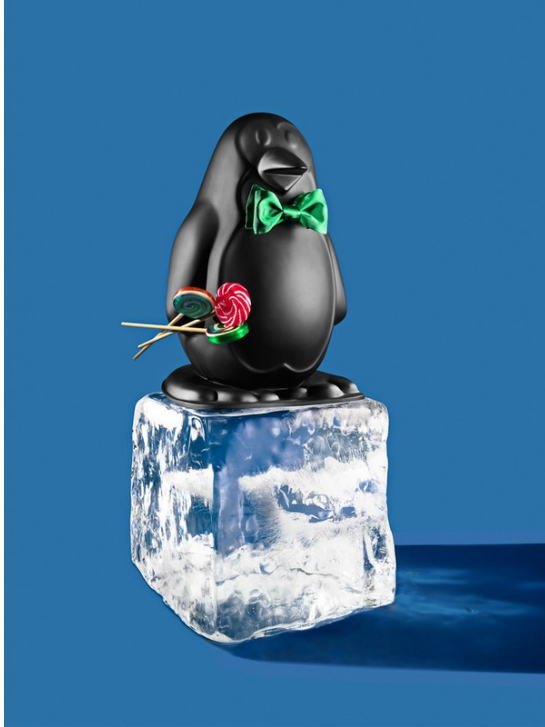

Art Department

Peter Tran

www.art-dept.com