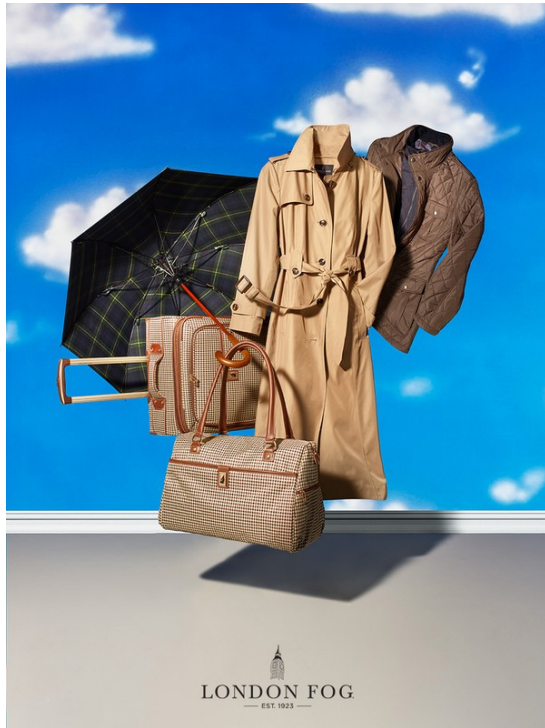

Art Department

Peter Tran

www.art-dept.com