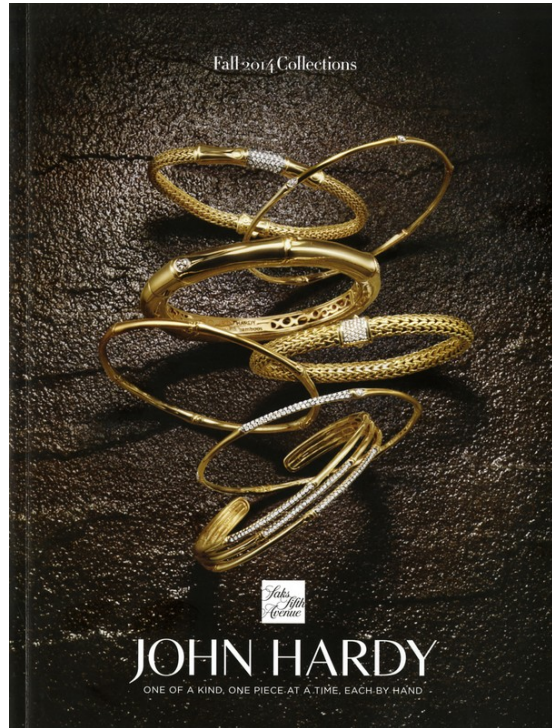

Art Department