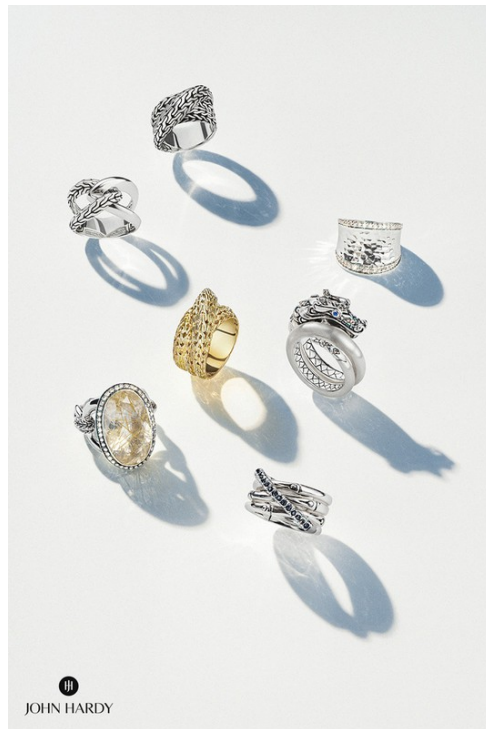

Art Department

Peter Tran

www.art-dept.com