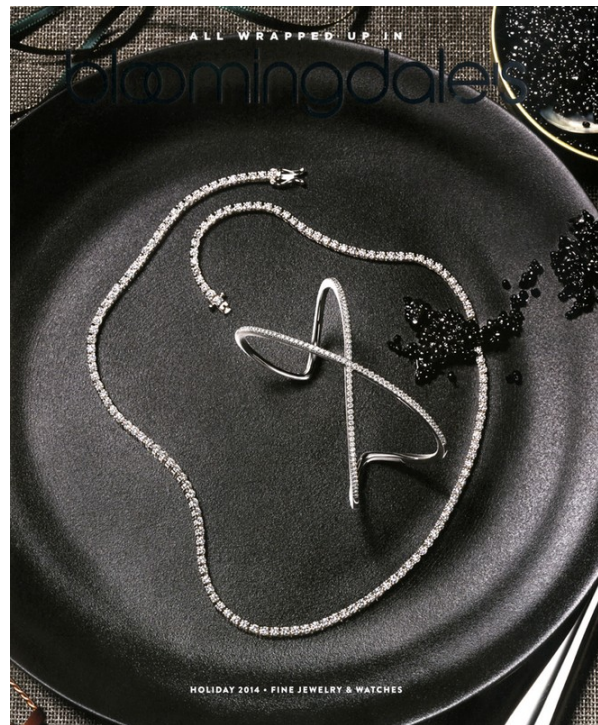

# Art Department

FEDERICA RETTORE

BERGDORF GOODMAN

BERGDORF GOODMAN

5TH AVENUE AT 58TH STREET 800 967 1788

STEPHEN WEBSTER

BERGDORF GOODMAN

ACCESSORIZED  
SPRING 2015