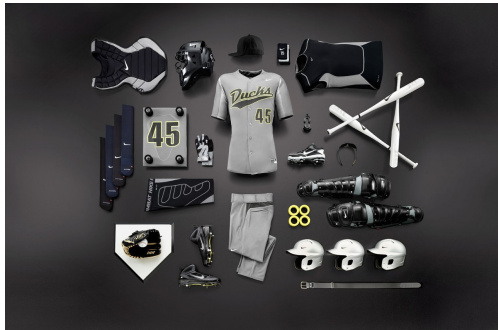

Art Department

Peter Tran

www.art-dept.com