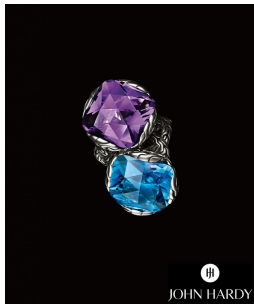

Art Department

Peter Tran

www.art-dept.com