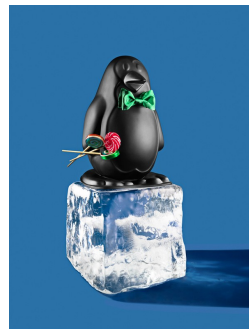

Art Department

Peter Tran

www.art-dept.com