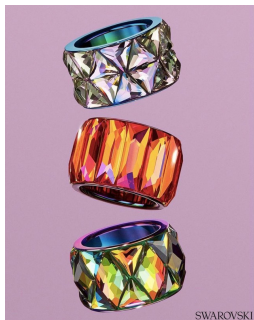

Art Department

Peter Tran

www.art-dept.com