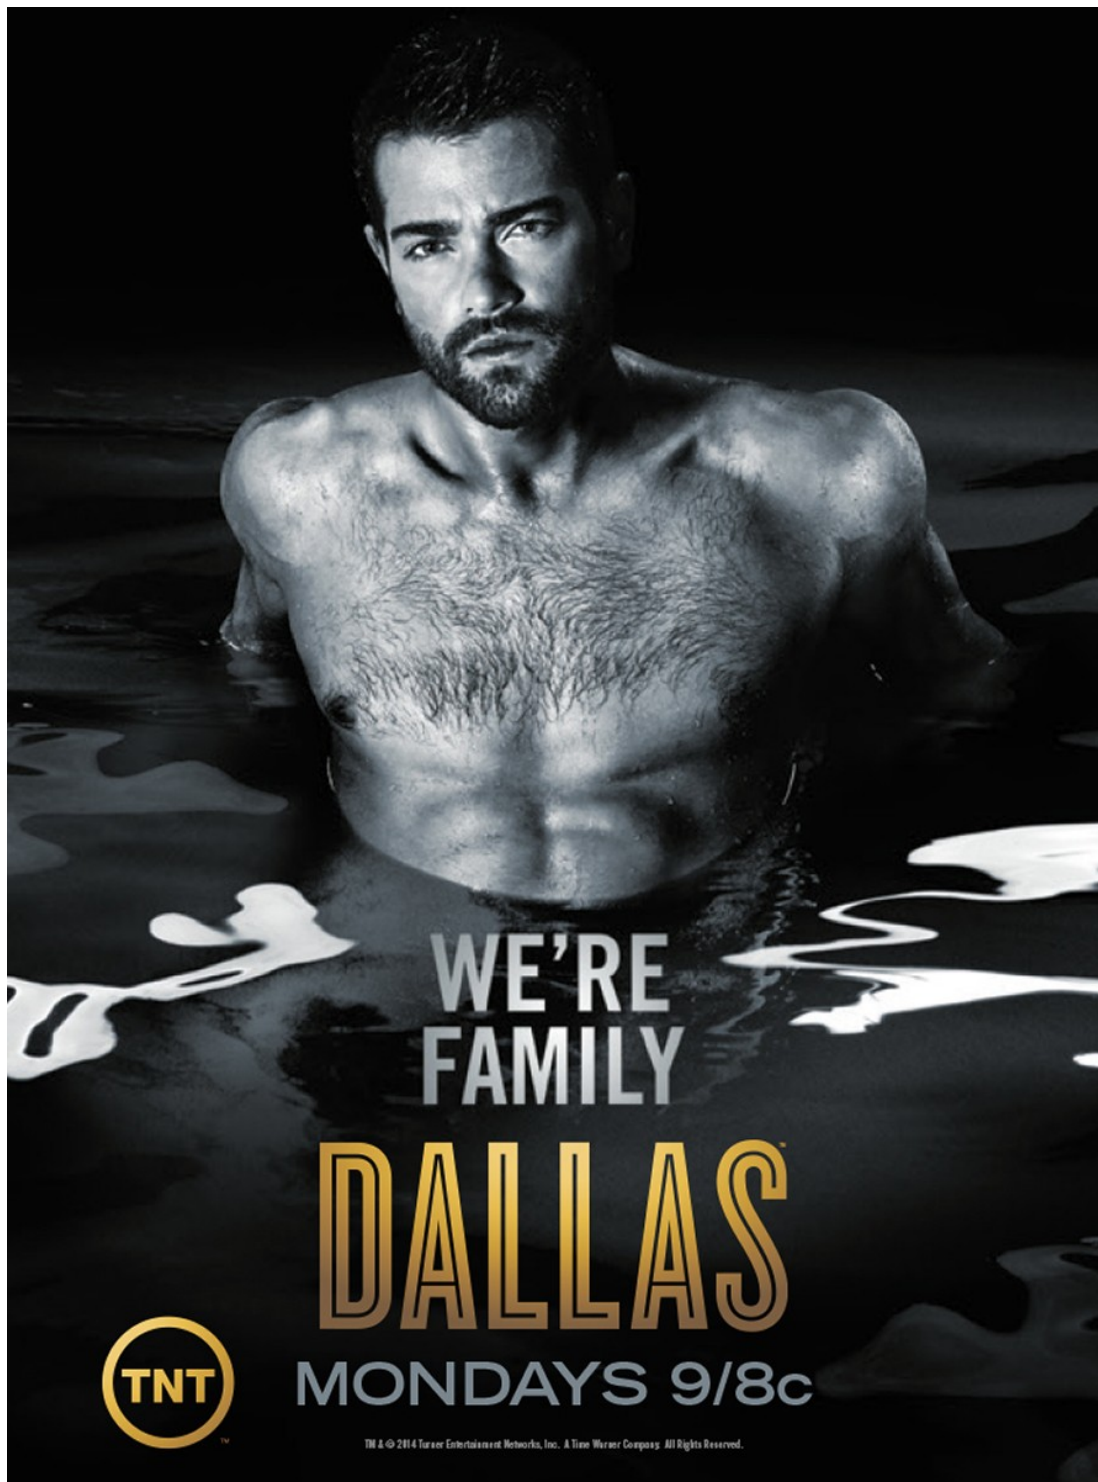

Art Department

James White

www.art-dept.com