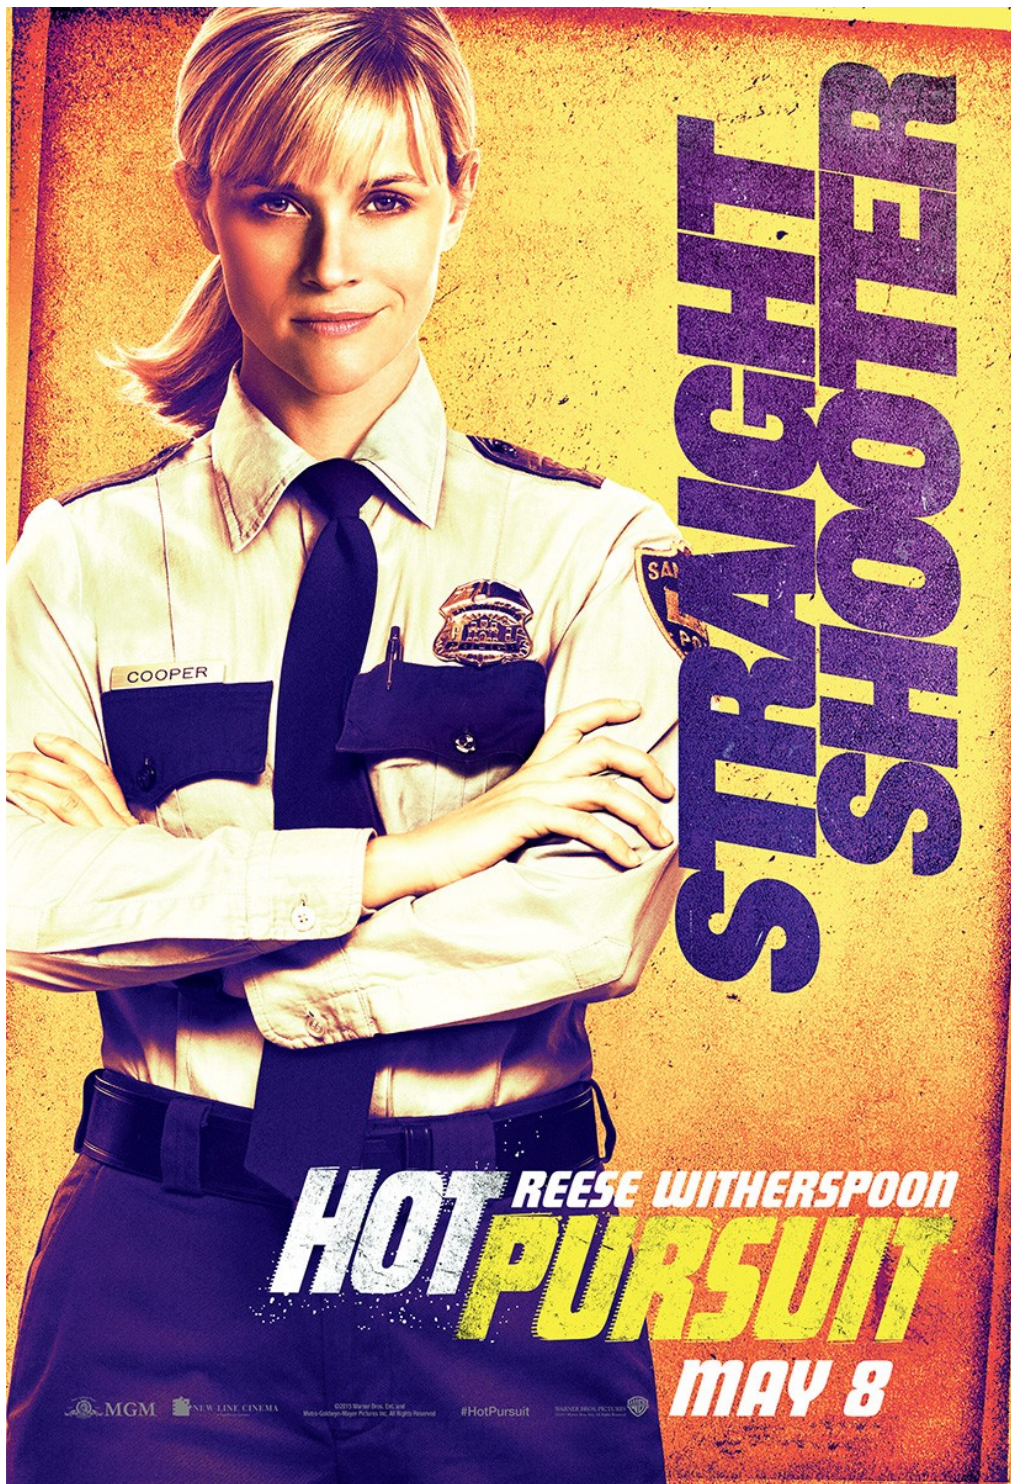

Art Department

James White

www.art-dept.com