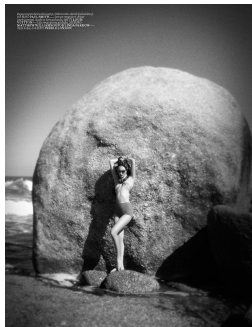

Art Department

Luciana Val Franco Musso

www.art-dept.com