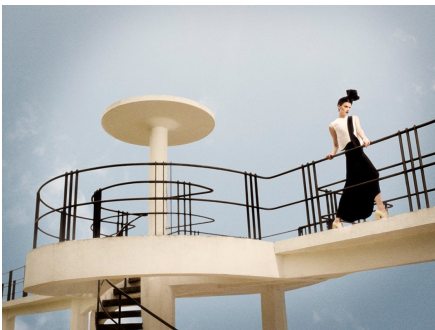

Art Department

Luciana Val Franco Musso

www.art-dept.com