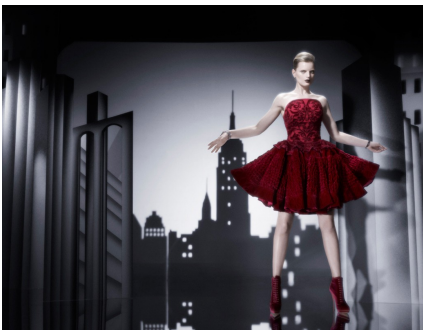

Art Department

Luciana Val Franco Musso

www.art-dept.com