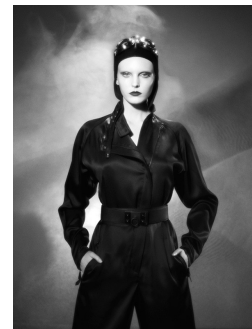

Art Department

Luciana Val Franco Musso

www.art-dept.com