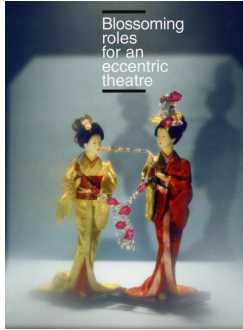

www.art-dept.com

Art Department

J JAPAN:
ONCE
UPON
A
TIME
From
the
legend
to the
brightest
stage
BY
LUCIANA
VAL
FRANCO
MUSSO

Luciana Val Franco Musso

www.art-dept.com

Art Department

Luciana Val Franco Musso