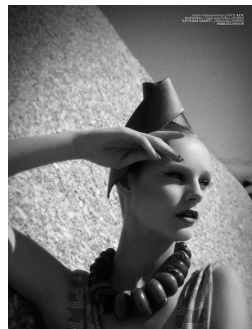

Art Department

Luciana Val Franco Musso

www.art-dept.com