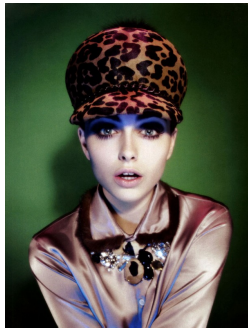

www.art-dept.com

Art Department

J JAPAN:
ONCE
UPON
A
TIME
From
the
legend
to the
brightest
stage
BY
LUCIANA
VAL
FRANCO
MUSSO

Luciana Val Franco Musso

www.art-dept.com

Art Department

Luciana Val Franco Musso