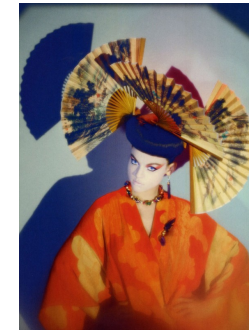

www.art-dept.com

Art Department

J JAPAN:
ONCE
UPON
A
TIME
From
the
legend
to the
brightest
stage
BY
LUCIANA
VAL
FRANCO
MUSSO

Luciana Val Franco Musso

www.art-dept.com

Art Department

Luciana Val Franco Musso