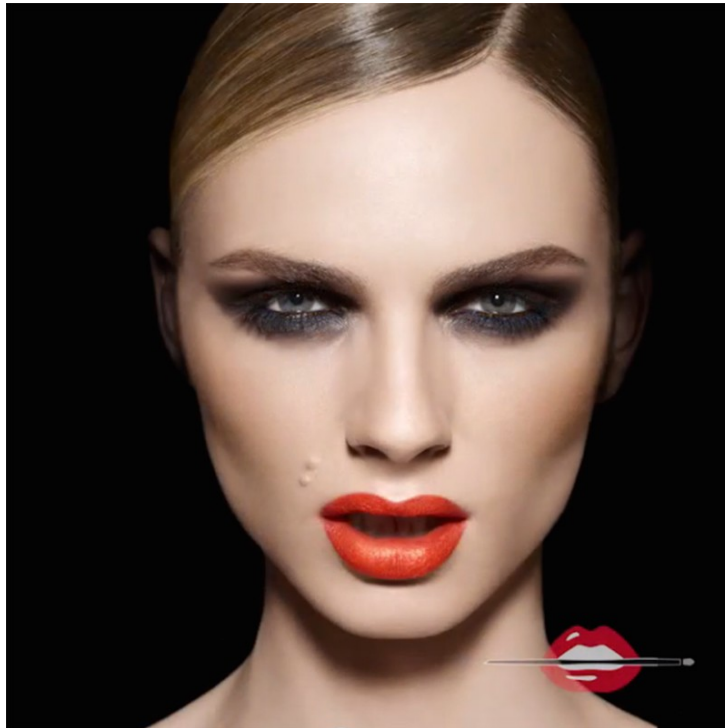

Art Department

Nicolas Eldin

www.art-dept.com