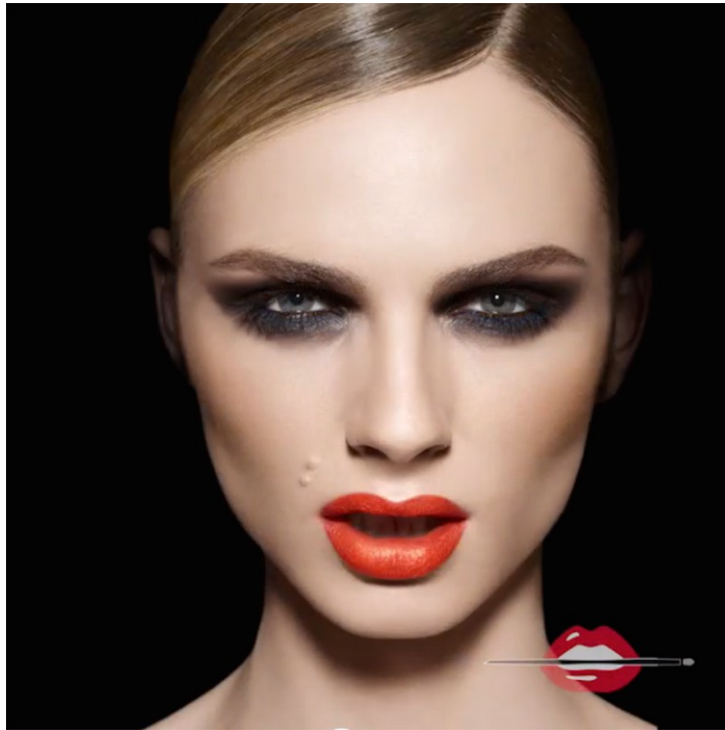

Art Department

Nicolas Eldin

www.art-dept.com